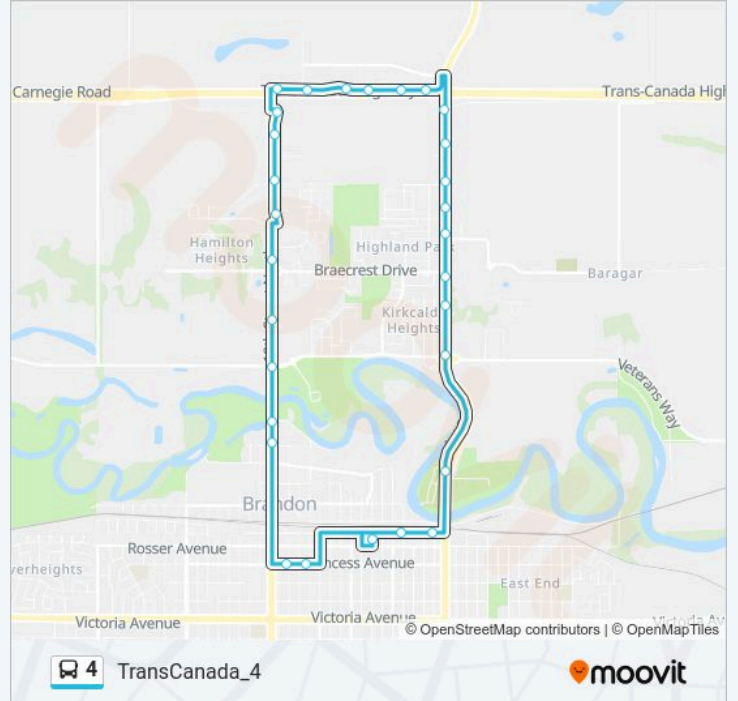

Petro Canada

Midway Motel

Wheat City Vet Clinic

Galilee Auto

Value Village Stop

Domo

1st Street North @ Kirkham Cres

1st Street North @ Kirkcaldy Drive

Dinsdale Park

Pacific Avenue @ 2nd Street

Pacific Avenue @ 5th Street

Downtown Terminal (Return)

4 bus time schedules and route maps are available in an offline PDF at moovitapp.com. Use the Moovit App to see live bus times, train schedule or subway schedule, and step-by-step directions for all public transit in Brandon.

© 2025 Moovit - All Rights Reserved