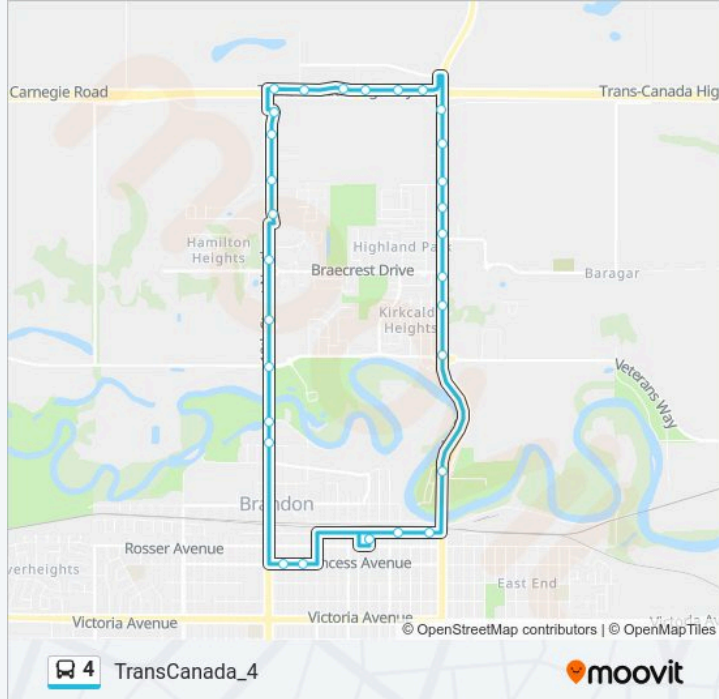

4 bus Info

Direction: Downtown Terminal (Return)→Downtown Terminal (Return)

Stops: 30

Trip Duration: 24 min

Line Summary:

Wheat City Vet Clinic

Galilee Auto

Value Village Stop

Domo

1st Street North @ Kirkham Cres

1st Street North @ Kirkcaldy Drive

Dinsdale Park

Pacific Avenue @ 2nd Street

Pacific Avenue @ 5th Street

Downtown Terminal (Return)

Direction: Downtown Terminal (Return)→Downtown Terminal (Return)

30 stops

[VIEW LINE SCHEDULE](#)

Downtown Terminal (Return)

Princess Avenue @ 14th Street

Princess Avenue @ 16th Street

18th Street North @ Mcgregor Avenue

18th Street North @ John Avenue (East)

Kirkcaldy Drive @ 18th Street N

4 bus Info

Direction: Downtown Terminal (Return)→Downtown Terminal (Return)

Stops: 30

Trip Duration: 24 min

Line Summary:

Petro Canada

Midway Motel

Wheat City Vet Clinic