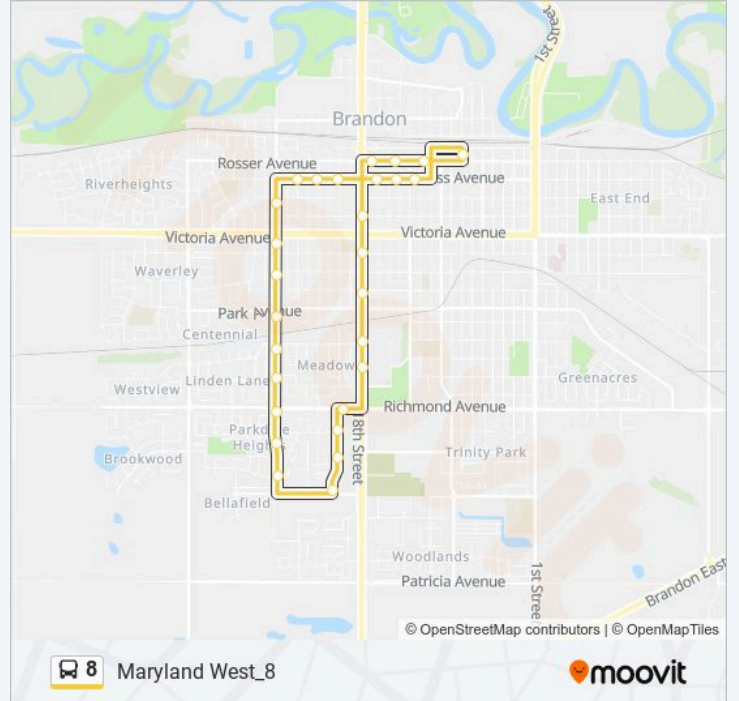

Maryland West_8

Get The App

The 8 bus line Maryland West_8 has one route. For regular weekdays, their operation hours are:
 (1) Downtown Terminal (Return)→Downtown Terminal (Return): 05:00 - 22:00
 Use the Moovit App to find the closest 8 bus station near you and find out when is the next 8 bus arriving.

- Downtown Terminal (Return)
- Princess Avenue @ 13th Street
- Princess Avenue @ 14th Street
- Princess Avenue @ 16th Street
- Princess Avenue @ 20th Street
- Princess Avenue @ 22nd Street
- Princess Avenue @ 24th Street
- 26th Street @ Lorne Avenue
- 26th Street @ Victoria Avenue
- 26th Street @ Vanhorne Avenue
- 26th Street @ Park- Hillcrest Pch
- 26th Street @ Brandon Avenue
- 26th Street @ Violet Cres
- 26th Street @ Richmond Avenue
- 26th Street @ Parkdale Drive
- 26th Street @ Durum Drive
- Maryland Avenue @ 20th Street
- 20th Street 1500 Block
- 20th Street @ Ottawa Avenue
- Richmond Terminal (South)
- 18th Street @ Aagaard Avenue

8 bus Info
Direction: Downtown Terminal (Return)→Downtown Terminal (Return)
Stops: 29
Trip Duration: 30 min
Line Summary:

Canad Inns

18th Street @ College Avenue

18th Street @ Mctavish Avenue

Brandon University (East)

Rosser Avenue @ 17th Street

Rosser Avenue @ 15th Street

Rosser Avenue @ 12th Street

Downtown Terminal (Return)

8 bus time schedules and route maps are available in an offline PDF at moovitapp.com. Use the Moovit App to see live bus times, train schedule or subway schedule, and step-by-step directions for all public transit in Brandon.