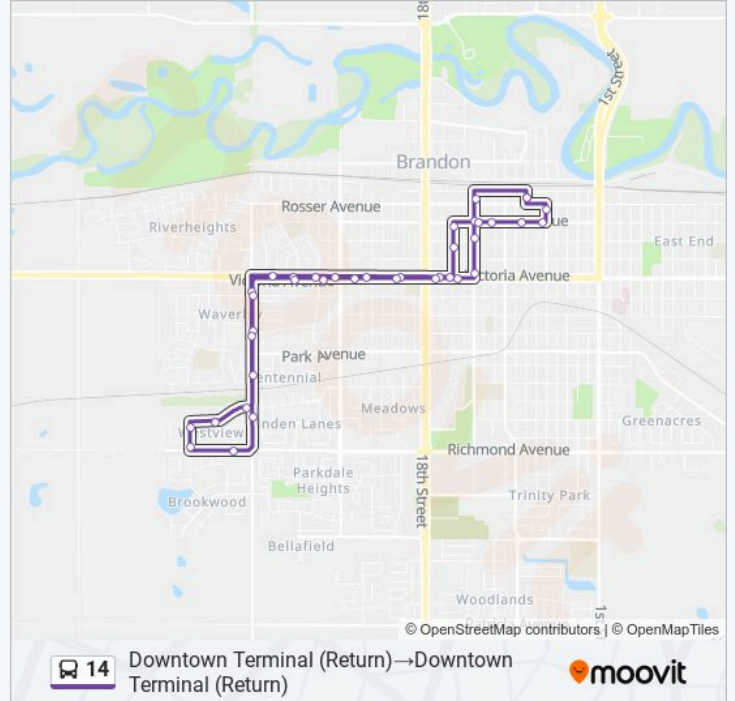

- Downtown Terminal (Return)
- 6th Street @ Rosser Avenue
- Princess Avenue @ 6th Street
- Princess Avenue @ 8th Street
- Princess Avenue @ 11th Street
- Princess Avenue @ 13th Street
- Winnipeg House
- Hobbs Manor
- 15th Street @ Victoria Avenue
- Victoria & 16th
- Victoria Avenue @ 20th Street
- Victoria Avenue @ 23rd Street
- Victoria Avenue @ 26th Street
- Victoria Avenue @ Mcdiarmid Drive (North Side)
- Victoria Avenue @ Valleyview Cc
- Victoria Avenue @ Noonan Drive
- 34th Street @ Mctavish Ave
- 34th Street @ Mcdiarmid Drive (West Side)
- 34th Street @ Willowdale - S.W. Of Traffic Circle
- Richmond Avenue @ 34th Street (W 34th Nside)

14 bus Info
Direction: Downtown Terminal (Return)→Downtown Terminal (Return)
Stops: 38
Trip Duration: 30 min
Line Summary:

Wankling Blvd @ Richmond Avenue

Wankling Blvd (East)

Willowdale Cres@ Wexford Bay

Willowdale & 34th

34th Street @ Elviss Cres

34th Street @ Mcdiarmid Drive (East Side)

34th Street @ Cherry Cres

Victoria Avenue @ Whillier Drive

Victoria Avenue @ Mcdiarmid Drive (South Side)

Victoria Avenue @ 25th Street

Victoria Avenue @ 21st Street

Victoria Avenue @ 17th Street

Victoria Avenue @ 15th Street

13th Street @ Victoria Avenue

13th Street @ Lorne Avenue

13th Street @ Princess Avenue

13th Street @ Pacific Avenue

Downtown Terminal (Return)