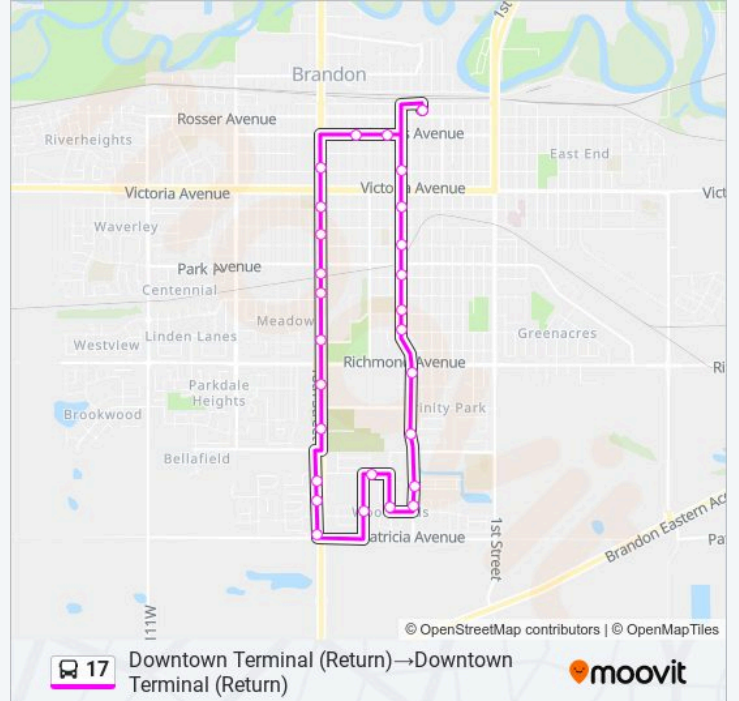

17 bus Info
Direction: Downtown Terminal (Return)→Downtown Terminal (Return)
Stops: 28
Trip Duration: 30 min
Line Summary:

9th Street @ Mcleod Drive (East Side)

9th Street @ Richmond Avenue

10th Street @ Queen's Avenue (East Side Of 10th)

28 stops

[VIEW LINE SCHEDULE](#)

Downtown Terminal (Return)

Princess Avenue @ 11th Street

Princess Avenue @ 14th Street

Brandon University (West)

18th Street @ Mctavish Avenue

Thomas Mall

Stops: 28

Trip Duration: 30 min

Line Summary:

9th Street @ Coulter Way

9th Street @ Mcleod Drive (East Side)

9th Street @ Richmond Avenue

10th Street @ Queen's Avenue (East Side Of 10th)

Neelin High School - East Side

10th Street @ Southern Avenue

10th Street @ College Avenue

10th Street @ Mctavish Avenue

10th Street @ Louise Avenue (East Side)

Downtown Terminal (Return)

17 bus time schedules and route maps are available in an offline PDF at moovitapp.com. Use the Moovit App to see live bus times, train schedule or subway schedule, and step-by-step directions for all public transit in Brandon.