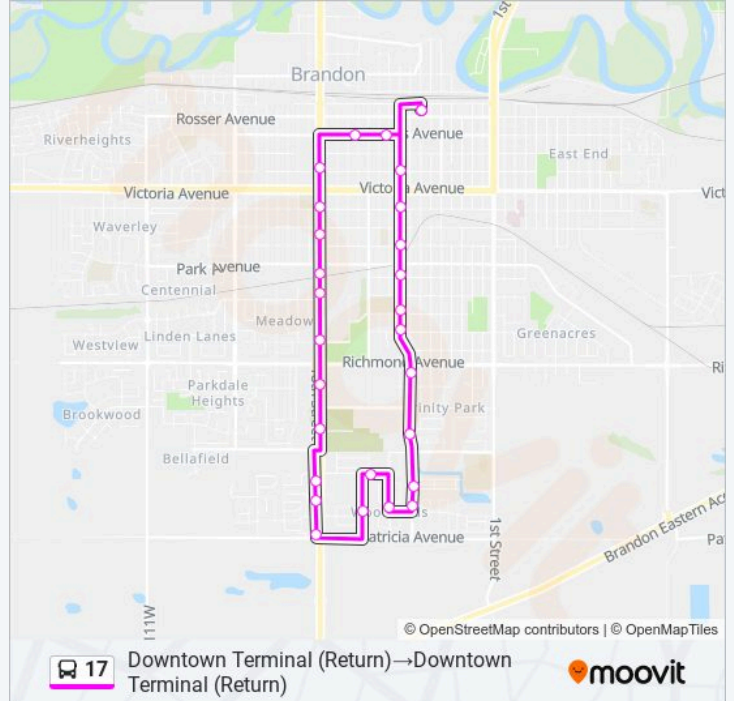

- Downtown Terminal (Return)
- Princess Avenue @ 11th Street
- Princess Avenue @ 14th Street
- Brandon University (West)
- 18th Street @ Mctavish Avenue
- Thomas Mall
- 18th Street @ Park Avenue
- Keystone Motor Inn
- 18th Street @ Queen's Avenue
- Shoppers Mall
- Capitol Theatre
- Currie Blvd @ Imperial Square
- Days Inn
- Currie Blvd @ Patricia Avenue
- Tracey Street @ Young Avenue
- Sycamore Drive @ the Groves
- Magnolia Drive @ Maple Ridge Crescent
- 9th Street @ Portola Drive
- 9th Street @ Coulter Way

17 bus Info
Direction: Downtown Terminal (Return)→Downtown Terminal (Return)
Stops: 28
Trip Duration: 30 min
Line Summary:

9th Street @ Mcleod Drive (East Side)

9th Street @ Richmond Avenue

10th Street @ Queen's Avenue (East Side Of 10th)

Neelin High School - East Side

10th Street @ Southern Avenue

10th Street @ College Avenue

10th Street @ Mctavish Avenue

10th Street @ Louise Avenue (East Side)

Downtown Terminal (Return)

Direction: Downtown Terminal (Return) → Downtown Terminal (Return)

28 stops

[VIEW LINE SCHEDULE](#)

Downtown Terminal (Return)

Princess Avenue @ 11th Street

Princess Avenue @ 14th Street

Brandon University (West)

18th Street @ Mctavish Avenue

Thomas Mall