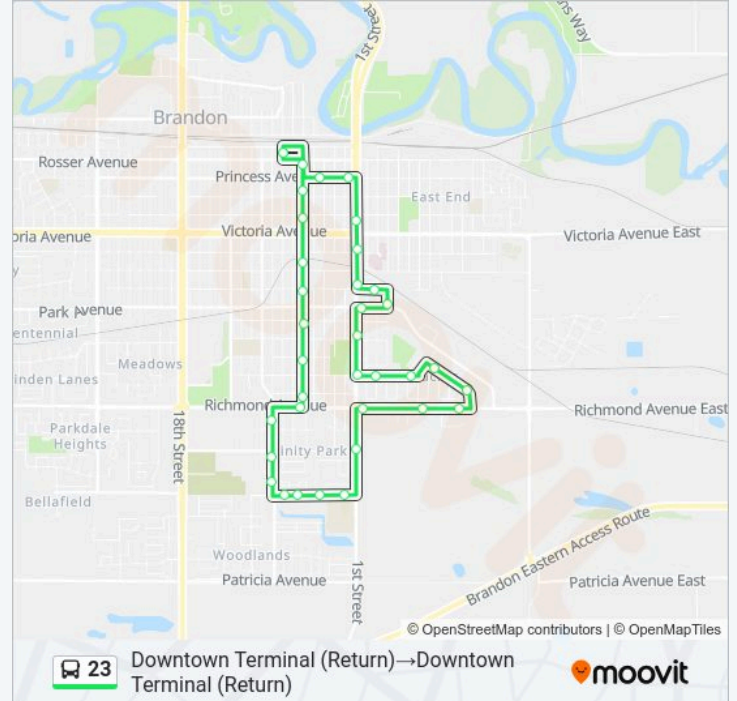

36 stops

[VIEW LINE SCHEDULE](#)

- Downtown Terminal (Return)
- 6th Street @ Rosser Avenue
- 6th Street @ Princess Avenue
- 6th Street @ Louise Avenue
- 6th Street @ Vanhorne Avenue
- 6th Street @ College Avenue
- 6th Street @ Southern Avenue
- 6th Street @ Hill Avenue
- 6th Street @ Brock Avenue
- Richmond at 6th
- 9th Street @ Richmond Avenue
- 9th Street @ Aberdeen Avenue
- 9th Street @ Mcleod Drive
- Maryland Avenue @ Mcleod Drive (East)
- Maryland Avenue @ Mcleod Drive
- Maryland Avenue @ Cornell Bay
- Crocus Plains High School - South
- 1st Street @ Aberdeen Avenue
- Richmond Avenue @ 1st Street
- Richmond Avenue @ Percy Street

23 bus Info

Direction: Downtown Terminal (Return)→Downtown Terminal (Return)

Stops: 36

Trip Duration: 27 min

Line Summary:

Civic Services Complex - South Side

Garwood Drive @ Hazelwood Drive

Garwood Drive @ Elderwood Cres

Queens Avenue @ Elderwood Drive

Queens Avenue @ Applewood Bay

Queen's Avenue E @ 1st Street

1st Street @ Madison Cres

Park Avenue @ 1st Street

Park Avenue @ Frederick Street

College Avenue @ Russell Street

1st Street @ College Avenue

1st Street @ Mctavish Avenue

1st Street @ Victoria Avenue

Princess Avenue @ 2nd Street

Princess Avenue @ 5th Street

Downtown Terminal (Return)

23 bus time schedules and route maps are available in an offline PDF at moovitapp.com. Use the Moovit App to see live bus times, train schedule or subway schedule, and step-by-step directions for all public transit in Brandon.