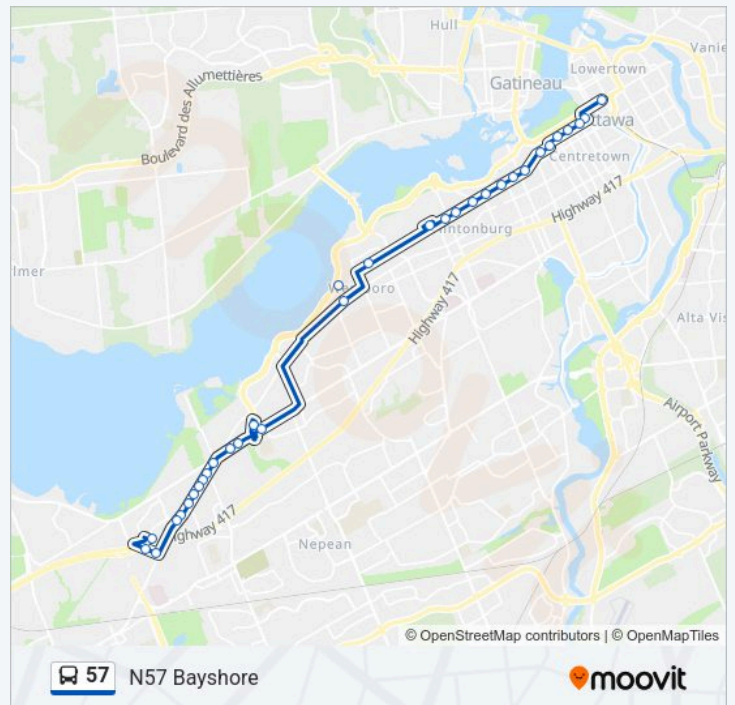

57 bus Time Schedule

N57 Bayshore Route Timetable:

Monday	01:44-02:49
Tuesday	01:44-02:49
Wednesday	01:44-02:49
Thursday	01:44-02:49
Friday	01:44-02:49
Saturday	02:53
Sunday	05:44-02:19

57 bus Info

Direction: N57 Bayshore

Stops: 34

Trip Duration: 39 min

Line Summary:

Richmond / Ridgevalley

Richmond / Bayshore

Holly Acres / Richmond

Holly Acres / Ramp

Bayshore

Direction: Bells Corners

46 stops

[VIEW LINE SCHEDULE](#)

Tunney's Pasture

Westboro 1b

Dominion

Lincoln Fields 4a

Carling / Tavistock