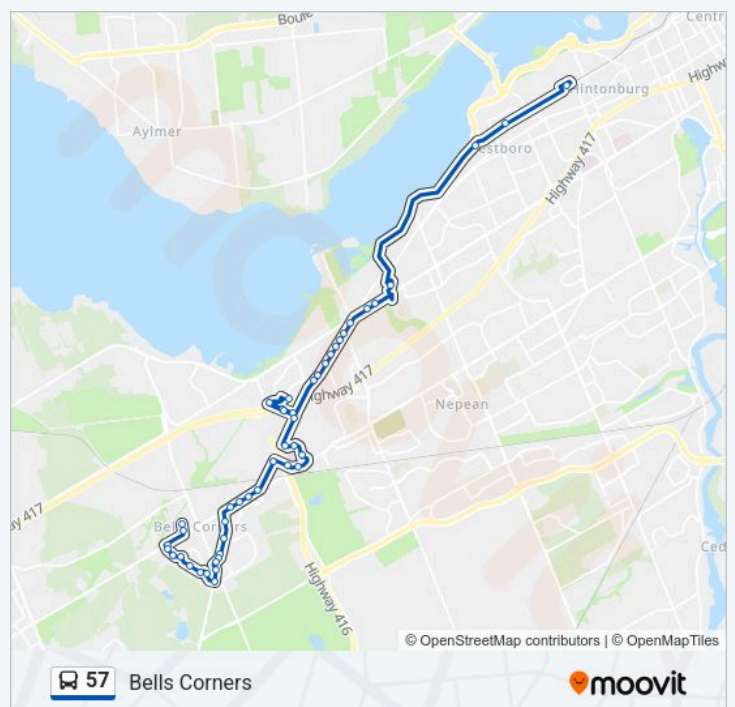

Richmond / Bayshore

Holly Acres / Richmond

Holly Acres / Ramp

Bayshore

Holly Acres / Bayshore Station

Holly Acres / Ramp

Richmond / Nanaimo

John Sutherland / Richmond

Queensway Carleton / Irving Greenberg

Queensway Carleton / Emergency

Baseline / Q.C.H.

57 bus Time Schedule

Bells Corners Route Timetable:

Monday	Not Operational
Tuesday	Not Operational
Wednesday	Not Operational
Thursday	Not Operational
Friday	Not Operational
Saturday	07:20
Sunday	Not Operational

57 bus Info

Direction: Bells Corners

Stops: 46

Trip Duration: 42 min

Line Summary:

Baseline / Cedarview

Robertson / Baseline

Robertson / Northside