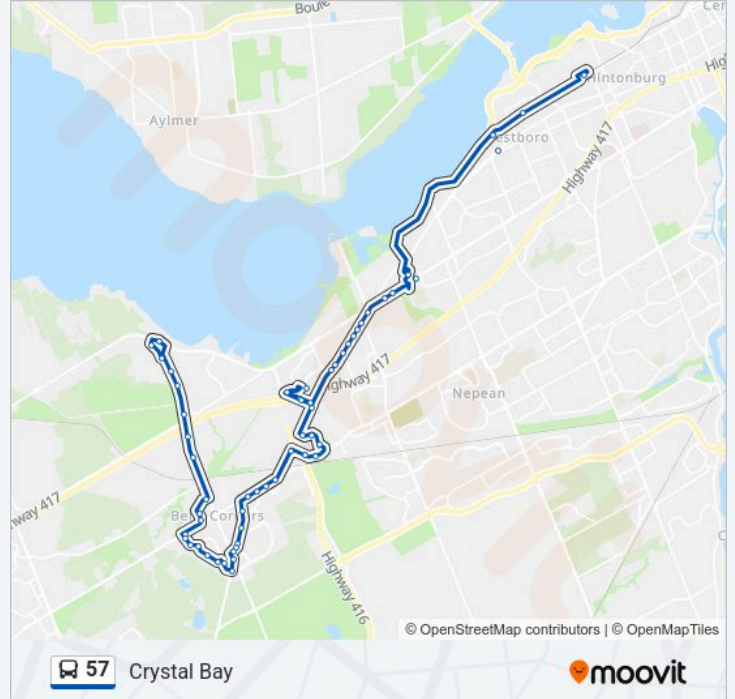

Bayshore

Holly Acres / Bayshore Station

Holly Acres / Ramp

Richmond / Nanaimo

John Sutherland / Richmond

Queensway Carleton / Irving Greenberg

Queensway Carleton / Emergency

Baseline / Q.C.H.

Baseline / Cedarview

Robertson / Baseline

Robertson / Northside

Robertson / Stafford

Robertson / Stinson

1951 Robertson

Old Richmond / Kimberley

Old Richmond / Tanglewood

Old Richmond / Ad. 3924

Old Richmond / Arnold

Old Richmond / Moodie

Moodie / Old Richmond

Old Richmond / Seyton

Seyton / Sonnet

Seyton / Seyton

Seyton / Florizel

Westcliffe / Seyton

Westcliffe / Priam Way

Westcliffe / Oberon

Robertson / Westcliffe

Fitzgerald / Robertson

Fitzgerald / Ad. 25

Fitzgerald / Ad. 16

Moodie / Ad. 201