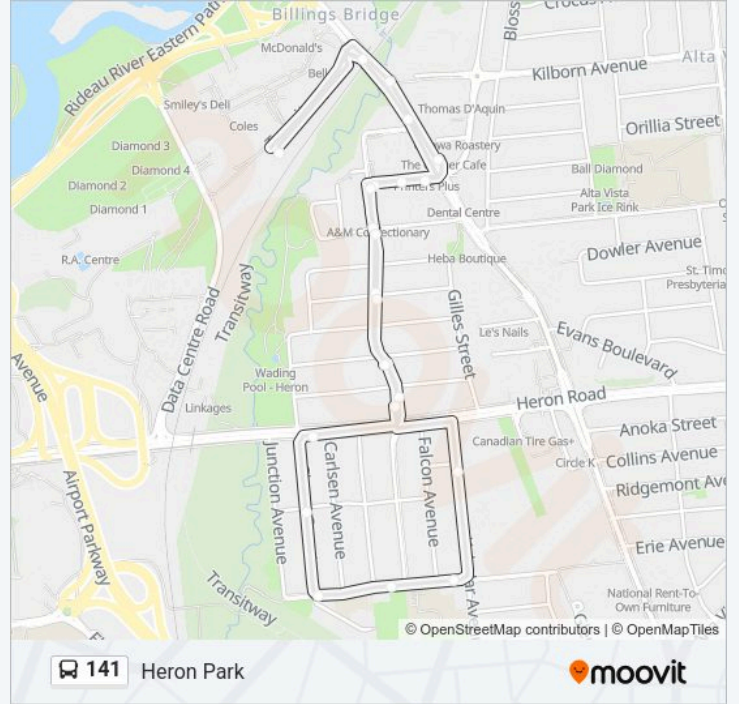

Clementine / Rockingham

Clementine / Belanger

Belanger / Clementine

Bank / Lamira

Bank / Kilborn Pathway- Sentier

Billings Bridge

141 bus time schedules and route maps are available in an offline PDF at moovitapp.com. Use the Moovit App to see live bus times, train schedule or subway schedule, and step-by-step directions for all public transit in Ottawa.

© 2025 Moovit - All Rights Reserved