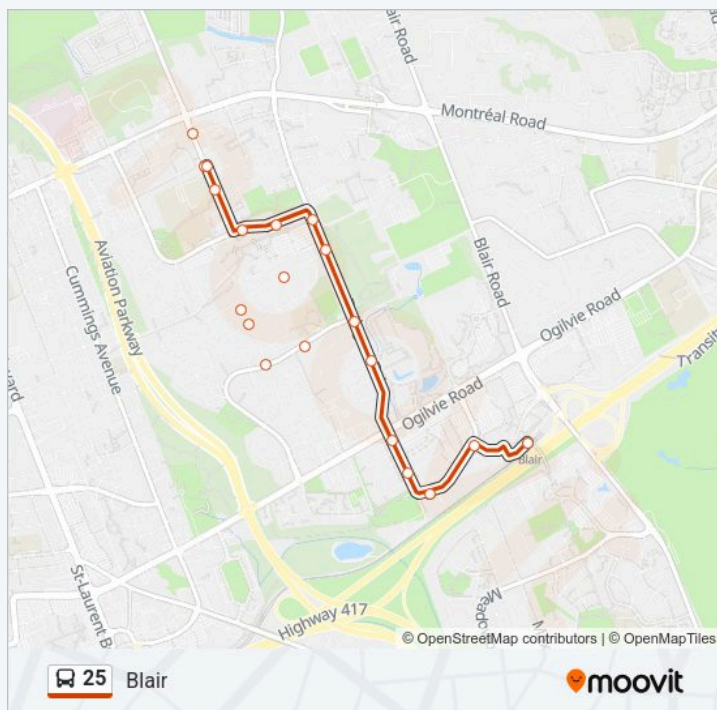

City Park / Ad. 1990

City Park / Ad. 2280

Blair Station

Blair

Trip Duration: 10 min

Line Summary:

Direction: Aviation

62 stops