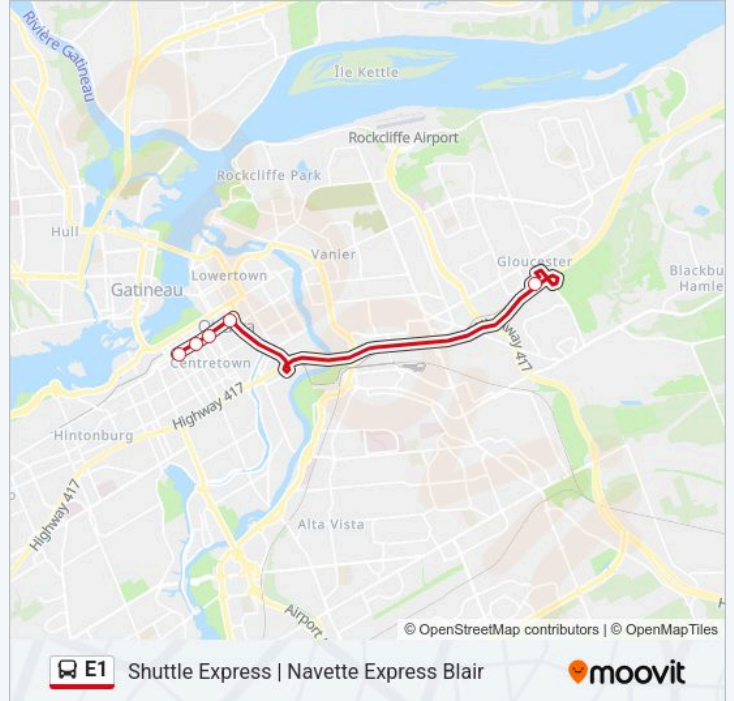

Use the Moovit App to find the closest E1 bus station near you and find out when is the next E1 bus arriving.

**Direction: Shuttle Express | Navette Express Blair**

5 stops

[VIEW LINE SCHEDULE](#)

Slater / Kent

Slater / Bank (G)

Slater / Metcalfe

Mackenzie King

Blair Station

**E1 bus Time Schedule**Shuttle Express | Navette Express Blair Route  
Timetable:

Monday	15:00-18:00
Tuesday	15:00-18:00
Wednesday	15:00-18:00
Thursday	15:00-18:00
Friday	15:00-18:00
Saturday	Not Operational
Sunday	Not Operational

**E1 bus Info****Direction:** Shuttle Express | Navette Express Blair**Stops:** 5**Trip Duration:** 25 min**Line Summary:**

**E1** Shuttle Express | Navette Express Blair 

**Direction: Shuttle | Navette Express Downtown | Centre-Ville**

5 stops

[VIEW LINE SCHEDULE](#)

- Blair Station
- Mackenzie King
- Albert / Metcalfe
- Albert / Bank (F)
- Albert / Lyon (E)

**E1 bus Time Schedule**

Shuttle | Navette Express Downtown | Centre-Ville  
Route Timetable: