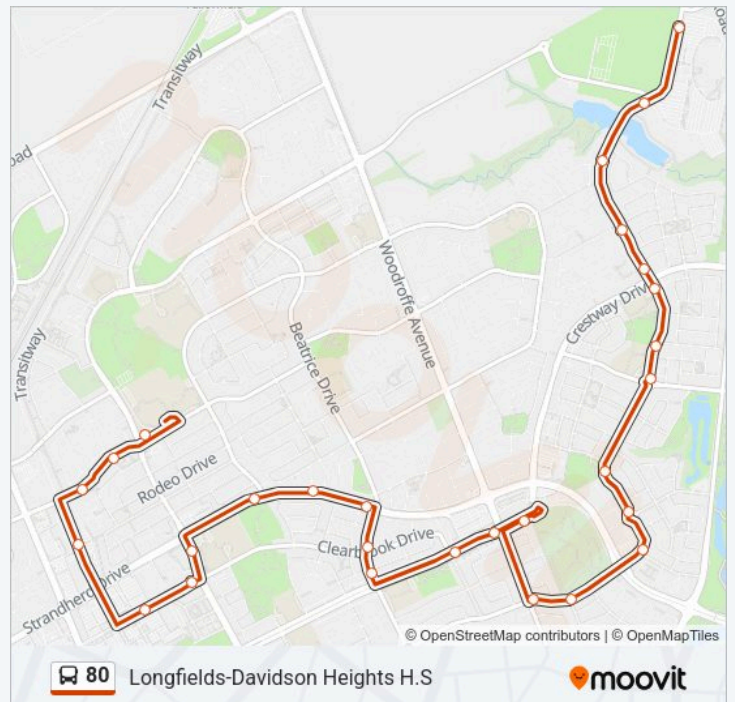

Chapman Mills / Woodroffe

Chapman Mills / Clearbrook

Beatrice / Chapman Mills

Beatrice / Clearbrook

Strandherd / Beatrice

Strandherd / Appledale Path

Strandherd / Claridge

Longfields / Strandherd

Marketplace / Longfields

Marketplace / Riocan

Strandherd

Berrigan / Edgware

80 bus Time Schedule

Longfields-Davidson Heights H.S Route Timetable:

Monday	08:10-08:18
Tuesday	08:10-08:18
Wednesday	08:10-08:18
Thursday	08:10-08:18
Friday	08:10-08:18
Saturday	Not Operational
Sunday	Not Operational

80 bus Info

Direction: Longfields-Davidson Heights H.S

Stops: 28

Trip Duration: 19 min

Line Summary:

Berrigan / Colindale

Longfield - Davidson Heights H.S.

Direction: Centre Barrhaven Centre

74 stops

[VIEW LINE SCHEDULE](#)

- Tunney's Pasture
- Holland / Spencer
- Holland / Wellington
- Holland / Byron
- Holland / Sherwood
- Holland / Kenilworth
- Holland / Ruskin
- Holland / Carling
- Carling / Anna - the Royal
- Carling / Merivale
- Westgate Mall
- Merivale / Carling
- Merivale / Thames
- Merivale / Coldrey
- Merivale / Laperriere
- Merivale / Shillington
- Merivale / Kirkwood
- Merivale / Mayview
- Merivale / Caldwell
- Merivale / Ad. 1220
- Merivale / Central Park
- Merivale / Central Park
- Merivale / Baseline
- Merivale / Burris
- Merivale / Ad. 1460
- Merivale / Kimway
- Merivale / Gilbey