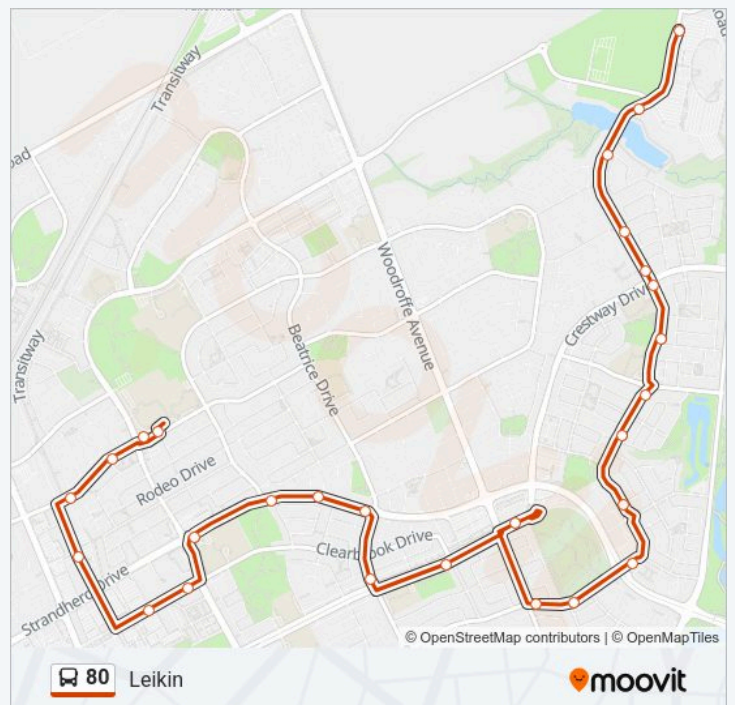

80 bus Info

Direction: Leikin

Stops: 27

Trip Duration: 26 min

Line Summary:

Leikin / Bill Leathem

Leikin / Beckstead

Direction: Merivale / Slack