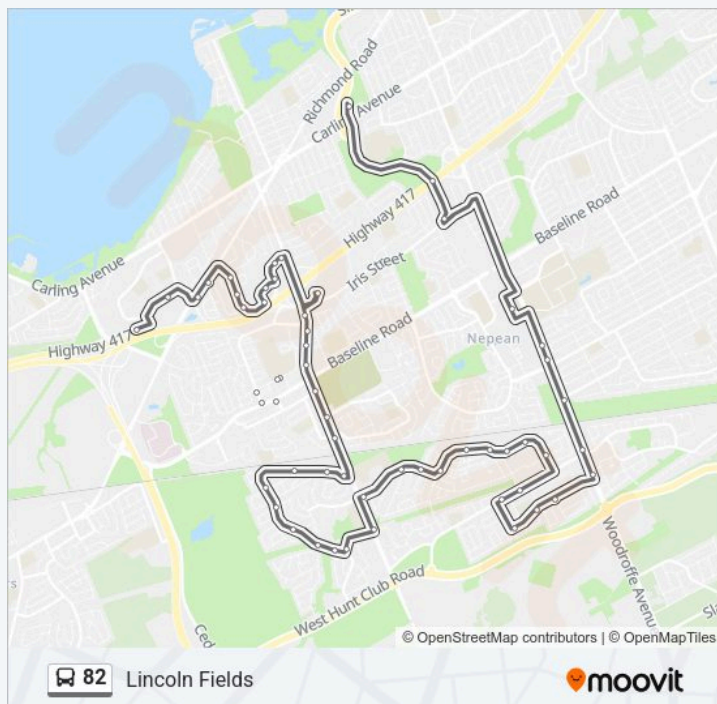

Dominion

Westboro B

Tunney's Pasture

Direction: Lincoln Fields

58 stops

[VIEW LINE SCHEDULE](#)

Bayshore

Woodridge / Bayshore

Richmond / Bayshore

Richmond / Bellfield

Dumaurier / Barwell

Dumaurier / Ad. 3056

Dumaurier / Alenmede

Ramsey / Dumaurier

Ramsey / Ad. 1066

Dumaurier / Ramsey

Dumaurier / Ad. 2850

Dumaurier / Pinecrest

Pinecrest Mall

Greenbank / Iris

Greenbank / Morrison

Greenbank / Lisa

Greenbank / Baseline

St-Paul H.S

St-Paul H.S

Morrison / Draper

Morrison / Baseline

Baseline / Guthrie

Greenbank / Monterey

Greenbank / Meadowbank

Greenbank / Ashgrove

Banner / Parkmount

82 bus Time Schedule

Lincoln Fields Route Timetable:

Monday	09:04-23:27
Tuesday	09:04-23:27
Wednesday	09:04-23:27
Thursday	09:04-23:27
Friday	09:04-23:27
Saturday	06:58-23:28
Sunday	07:27-22:57

82 bus Info

Direction: Lincoln Fields

Stops: 58

Trip Duration: 43 min

Line Summary: