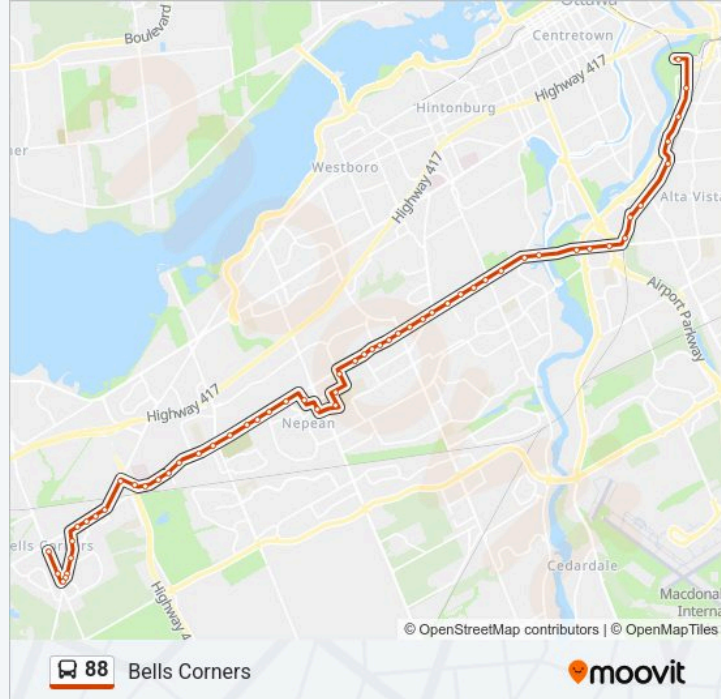

Baseline / Clyde

Baseline / St Helen's

Baseline / Pender

Baseline / Bassano

Baseline / Cordova

Baseline / Ferguson

Navaho / Baseline

Wajashk / Algonquin College Residence

Service / College

Baseline

Constellation / Gemini

Baseline / Highgate

Baseline / Cobden

Baseline / Ad. 2347

Baseline / Southwood

Baseline / Mcwatters

Baseline / Greenbank

Baseline / Guthrie

Baseline / Monterey

Baseline / Sandcastle

Baseline / Sioux

Baseline / Q.C.H.

Baseline / Cedarview

Robertson / Baseline

Robertson / Northside

Robertson / Stafford

Robertson / Stinson

1951 Robertson

Old Richmond / Kimberley

Old Richmond / Tanglewood

Old Richmond / Ad. 3924

Old Richmond / Arnold