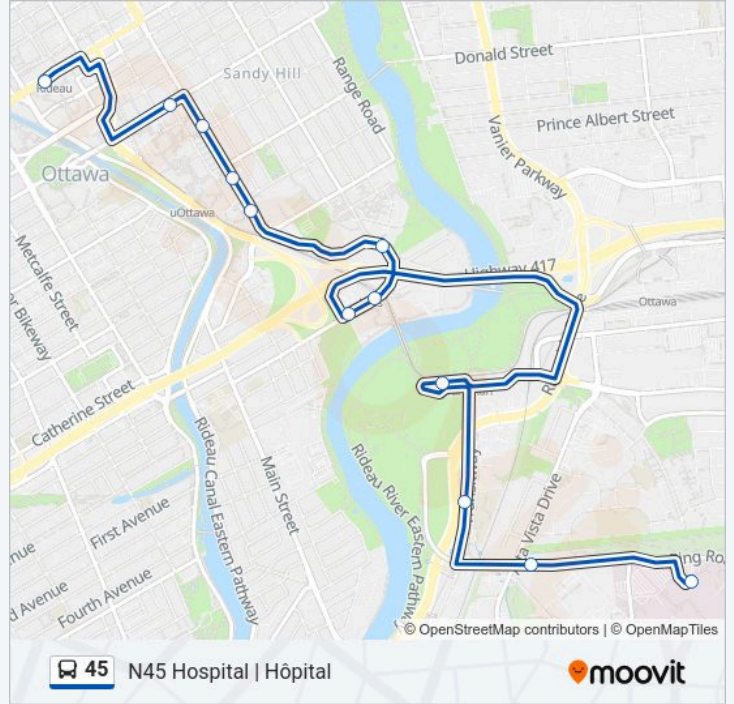

Stops: 17

Trip Duration: 24 min

Line Summary:

Direction: Hurdman

11 stops

[VIEW LINE SCHEDULE](#)

- Ring Road / Rehab (Toh)
- Ring Road
- Ring Road
- Ring Road / Cancer Centre
- Ring Road / Toh General Campus
- Ring Road / Toh General Campus
- Cheo Hospital
- Ring Road / Ronald Mcdonald House
- Hospital Link / Alta Vista
- Lycée Claudel
- Hurdman

Stops: 11

Trip Duration: 12 min

Line Summary:

Direction: N45 Hospital | Hôpital

12 stops

[VIEW LINE SCHEDULE](#)

- Rideau
- Laurier E / Copernicus
- King Edward / Osgoode
- King Edward / Somerset E (A)
- King Edward / Templeton
- Lees / Chapel
- Lees
- 169 Lees Ave
- Hurdman
- Lycée Claudel
- Hospital Link / Alta Vista
- Ring Road / Rehab (Toh)

45 bus Time Schedule

N45 Hospital | Hôpital Route Timetable:

Monday	03:59-02:57
Tuesday	03:59-02:57
Wednesday	03:59-02:57
Thursday	03:59-02:57
Friday	03:59-02:57
Saturday	03:43-02:42
Sunday	03:53-02:53

45 bus Info

Direction: N45 Hospital | Hôpital

Stops: 12

Trip Duration: 16 min

Line Summary:

45 bus time schedules and route maps are available in an offline PDF at moovitapp.com. Use the Moovit App to see live bus times, train schedule or subway schedule, and step-by-step directions for all public transit in Ottawa.