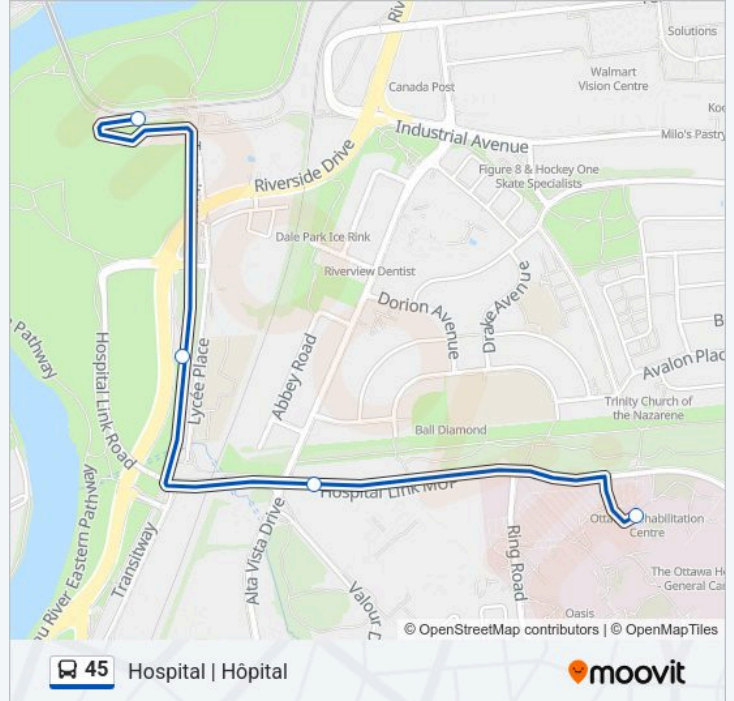

Use the Moovit App to find the closest 45 bus station near you and find out when is the next 45 bus arriving.

Direction: Hospital | Hôpital

4 stops

[VIEW LINE SCHEDULE](#)

Hurdman

Lycée Claudel

Hospital Link / Alta Vista

45 bus Info

Direction: Hospital | Hôpital

Stops: 4

Trip Duration: 4 min

Line Summary:

Direction: N45 Rideau

17 stops

[VIEW LINE SCHEDULE](#)

Stops: 17

Trip Duration: 24 min

Line Summary:

Direction: Hurdman

11 stops

[VIEW LINE SCHEDULE](#)

- Ring Road / Rehab (Toh)
- Ring Road
- Ring Road
- Ring Road / Cancer Centre
- Ring Road / Toh General Campus
- Ring Road / Toh General Campus
- Cheo Hospital
- Ring Road / Ronald Mcdonald House
- Hospital Link / Alta Vista
- Lycée Claudel
- Hurdman

Stops: 11

Trip Duration: 12 min

Line Summary:

Direction: N45 Hospital | Hôpital

12 stops

[VIEW LINE SCHEDULE](#)

- Rideau
- Laurier E / Copernicus
- King Edward / Osgoode
- King Edward / Somerset E (A)
- King Edward / Templeton
- Lees / Chapel
- Lees
- 169 Lees Ave
- Hurdman
- Lycée Claudel
- Hospital Link / Alta Vista
- Ring Road / Rehab (Toh)