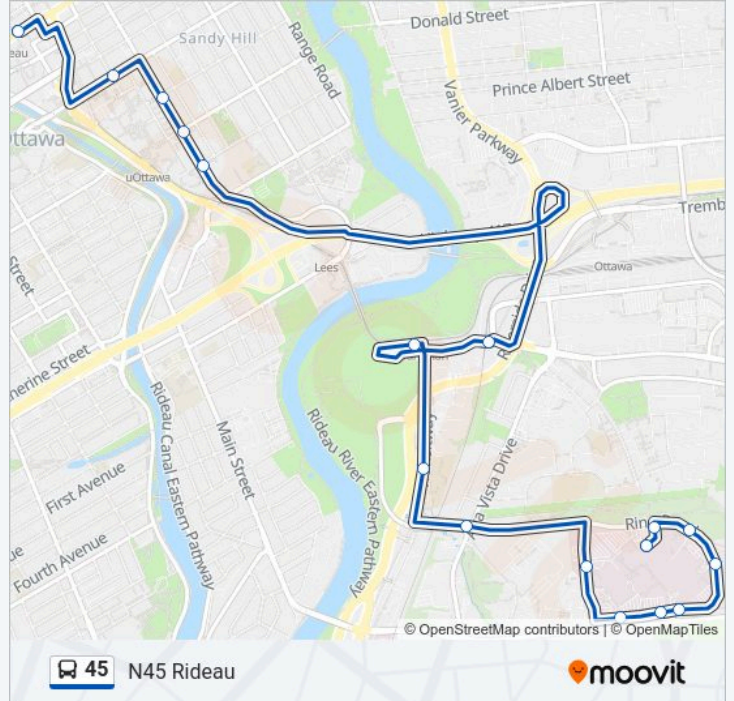

Use the Moovit App to find the closest 45 bus station near you and find out when is the next 45 bus arriving.

Direction: Hospital | Hôpital

4 stops

[VIEW LINE SCHEDULE](#)

Hurdman

Lycée Claudel

Hospital Link / Alta Vista

- Ring Road / Rehab (Toh)
- Ring Road
- Ring Road
- Ring Road / Cancer Centre
- Ring Road / Toh General Campus
- Ring Road / Toh General Campus
- Cheo Hospital
- Ring Road / Ronald Mcdonald House
- Hospital Link / Alta Vista
- Lycée Claudel
- Hurdman
- Transitway / Terminal
- King Edward / Templeton
- King Edward / Somerset E (B)
- King Edward / Osgoode
- Laurier E / Cumberland
- Rideau

Stops: 17

Trip Duration: 24 min

Line Summary:

Direction: Hurdman

11 stops

[VIEW LINE SCHEDULE](#)

- Ring Road / Rehab (Toh)
- Ring Road
- Ring Road
- Ring Road / Cancer Centre
- Ring Road / Toh General Campus
- Ring Road / Toh General Campus
- Cheo Hospital
- Ring Road / Ronald Mcdonald House
- Hospital Link / Alta Vista
- Lycée Claudel
- Hurdman

Stops: 11

Trip Duration: 12 min

Line Summary:

Direction: N45 Hospital | Hôpital

12 stops

[VIEW LINE SCHEDULE](#)

- Rideau
- Laurier E / Copernicus
- King Edward / Osgoode
- King Edward / Somerset E (A)
- King Edward / Templeton
- Lees / Chapel
- Lees
- 169 Lees Ave
- Hurdman
- Lycée Claudel
- Hospital Link / Alta Vista
- Ring Road / Rehab (Toh)