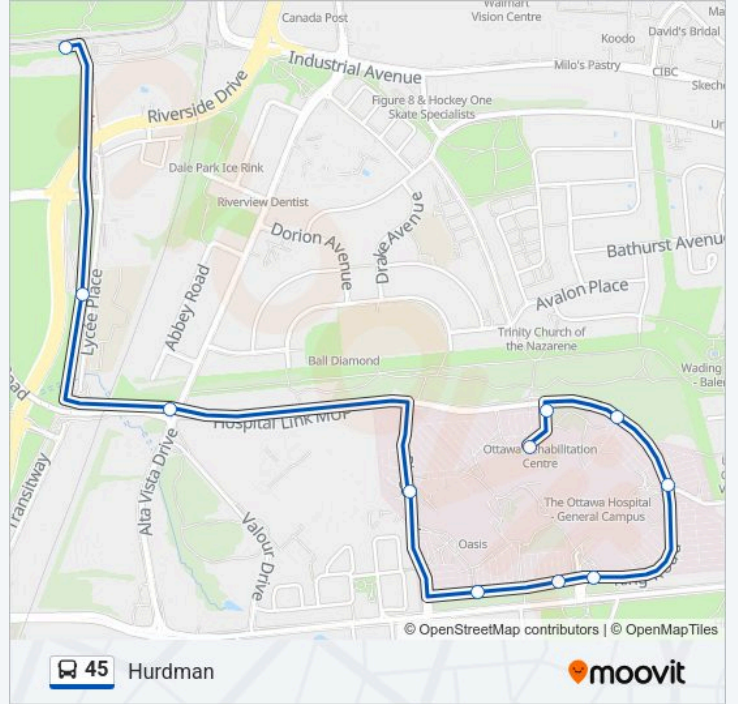

Use the Moovit App to find the closest 45 bus station near you and find out when is the next 45 bus arriving.

Direction: Hospital | Hôpital

4 stops

[VIEW LINE SCHEDULE](#)

Hurdman

Lycée Claudel

Hospital Link / Alta Vista

45 bus Info

Direction: Hospital | Hôpital

Stops: 4

Trip Duration: 4 min

Line Summary:

Direction: N45 Rideau

17 stops

[VIEW LINE SCHEDULE](#)

Stops: 17

Trip Duration: 24 min

Line Summary:

Direction: Hurdman

11 stops

[VIEW LINE SCHEDULE](#)

- Ring Road / Rehab (Toh)
- Ring Road
- Ring Road
- Ring Road / Cancer Centre
- Ring Road / Toh General Campus
- Ring Road / Toh General Campus
- Cheo Hospital
- Ring Road / Ronald Mcdonald House
- Hospital Link / Alta Vista
- Lycée Claudel
- Hurdman

Stops: 11

Trip Duration: 12 min

Line Summary:

Direction: N45 Hospital | Hôpital

12 stops

[VIEW LINE SCHEDULE](#)

- Rideau
- Laurier E / Copernicus
- King Edward / Osgoode
- King Edward / Somerset E (A)
- King Edward / Templeton
- Lees / Chapel
- Lees
- 169 Lees Ave
- Hurdman
- Lycée Claudel
- Hospital Link / Alta Vista
- Ring Road / Rehab (Toh)