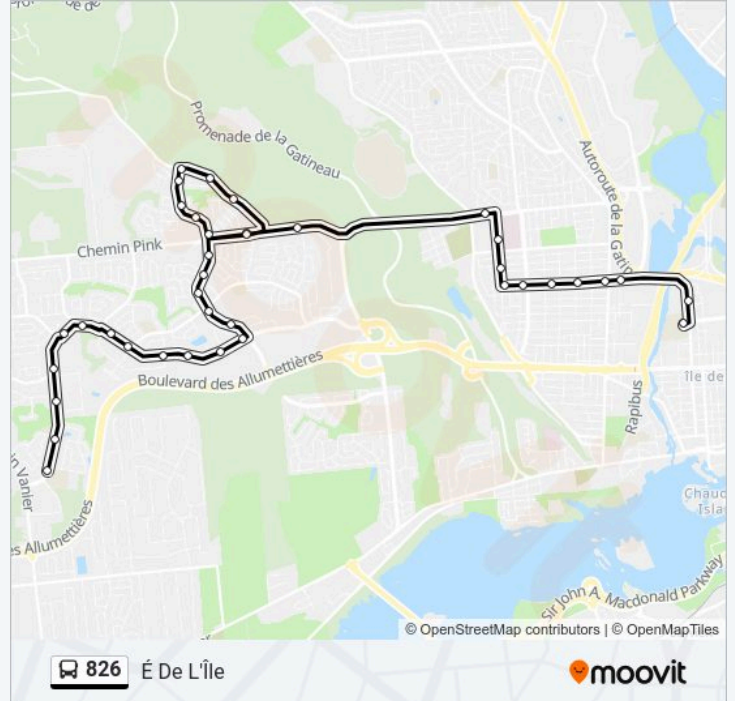

Plateau/Europe

Du Plateau/Du Prado

Du Plateau/De L'Amérique-Française

Du Plateau/D'Amsterdam

Du Plateau/De Liverpool

Du Plateau/Du Marigot

Du Plateau/Du Marigot

826 bus time schedules and route maps are available in an offline PDF at [moovitapp.com](https://moovitapp.com). Use the Moovit App to see live bus times, train schedule or subway schedule, and step-by-step directions for all public transit in Ottawa.

© 2025 Moovit - All Rights Reserved