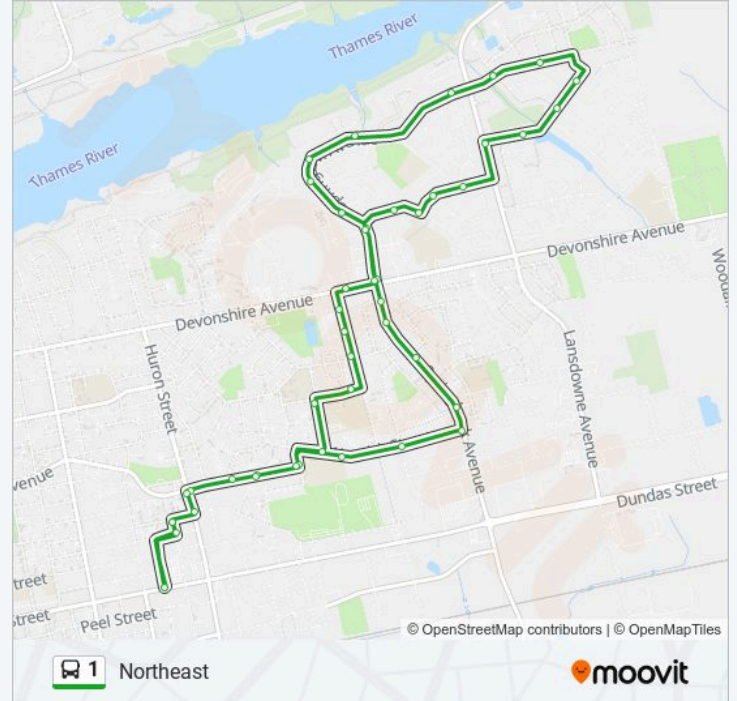

Direction: Northeast

46 stops

[VIEW LINE SCHEDULE](#)

Transit Terminal
Kent & George
Kent & Canterbury
Huron & Canterbury
Hughson & Huron
Hughson & Arthur
Winchester & Hughson
Warwick & Jutland
Warwick & Orchard
Warwick Street & Springbank
Springbank & Braeside
Springbank Plaza
Springbank & Sovereign
Springbank & Willowgrove
Springbank & Devonshire
Springbank & Conestoga
Cree & Seneca
Cree & Mohawk
Mohawk & Iroquois
Mohawk & Neutral
Lansdowne & Finch

Hughson & Winchester

Hughson & Jubilee

Hughson & Cambridge

Huron & Ingersoll

Kent & Canterbury

Transit Terminal

1 bus time schedules and route maps are available in an offline PDF at moovitapp.com. Use the Moovit App to see live bus times, train schedule or subway schedule, and step-by-step directions for all public transit in Woodstock.

© 2024 Moovit - All Rights Reserved