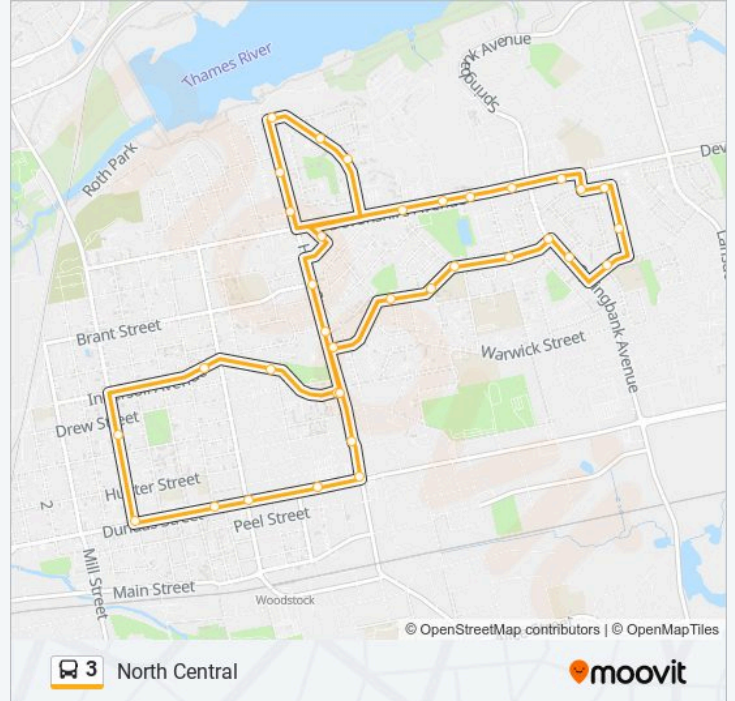

Direction: North Central

36 stops

[VIEW LINE SCHEDULE](#)

- Transit Terminal
- Dundas & Wellington S
- Dundas & Riddell
- Vansittart & Dundas
- Vansittart & Drew
- Ingersoll & Riddell
- Ingersoll & Beale
- Ingersoll & Huron
- Salvation Army Thrift Store
- Huron & Brant
- Knightsbridge & Lancaster
- Leinster & Durham
- Leinster & Hamilton
- Leinster & Huron
- Huron & Tuck
- Huron & Roselawn
- Devonshire & Blossom Park
- Devonshire & Industrial
- Devonshire & Clarke N
- Springbank & Devonshire
- Devonshire & Valleyview

3 bus Info

Direction: North Central

Stops: 36

Trip Duration: 25 min

Line Summary:

Valleyview & Sovereign

Sovereign & Briarhill

Briarhill & Brenda

Sprucedale & Lyndale

Springbank Plaza

Sloane & Springbank

Sloane & Clarke N

Sloane & Brompton

Sloane & Belgrave

Sloane & Wilton

Knightsbridge & Huron

Huron & Ingersoll

Huron & Princess

Huron & Dundas

Transit Terminal

3 bus time schedules and route maps are available in an offline PDF at moovitapp.com. Use the Moovit App to see live bus times, train schedule or subway schedule, and step-by-step directions for all public transit in Woodstock.