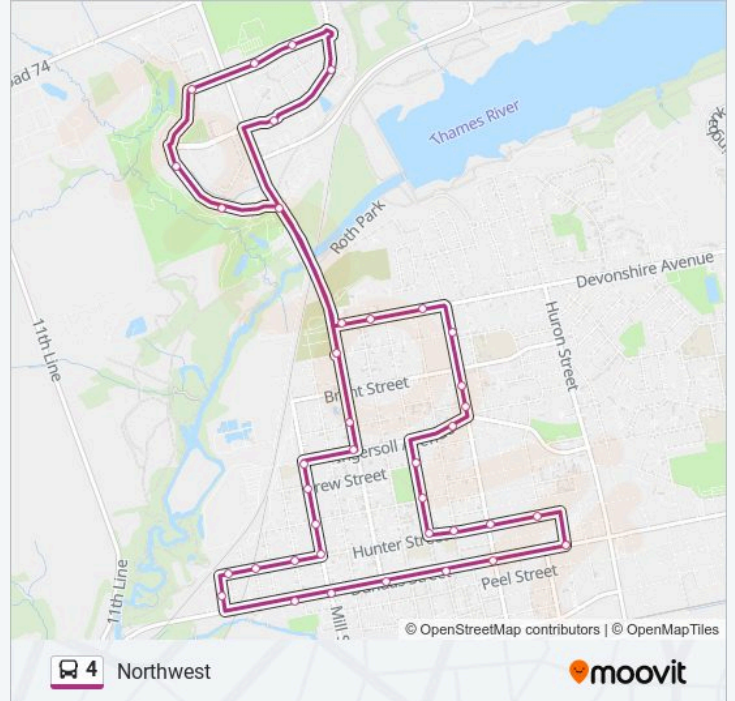

### Direction: Northwest

39 stops

[VIEW LINE SCHEDULE](#)

- Transit Terminal
- Princess & Beale
- Princess Street & Wellington
- Hunter & Riddell
- Graham & Hunter
- Graham & Buller
- Graham Street & Drew
- Ingersoll & Riddell
- Wellington N & Admiral
- Wellington N & Quintin
- Wellington N & Devonshire
- Devonshire & Riddell
- Devonshire & Light
- Devonshire & Vansitart
- Lakeview & Crestwood
- Lakeview & Eastview
- Ridgewood & Glenwood
- Ridgewood & Westview
- Ridgewood & Fairway
- Fairway & Greenside
- Fairway & Garden Ct

### 4 bus Info

**Direction:** Northwest

**Stops:** 39

**Trip Duration:** 25 min

**Line Summary:**

Fairway & Highway 59

Vansitart & Vincent

Vansitart & Admiral

Bexley & Dundas

Dundas & Waterloo

Dundas & Mill

Dundas & Broadway

Dundas & Finkle

Dundas & Wellington

Transit Terminal

4 bus time schedules and route maps are available in an offline PDF at [moovitapp.com](https://moovitapp.com). Use the Moovit App to see live bus times, train schedule or subway schedule, and step-by-step directions for all public transit in Woodstock.

© 2024 Moovit - All Rights Reserved