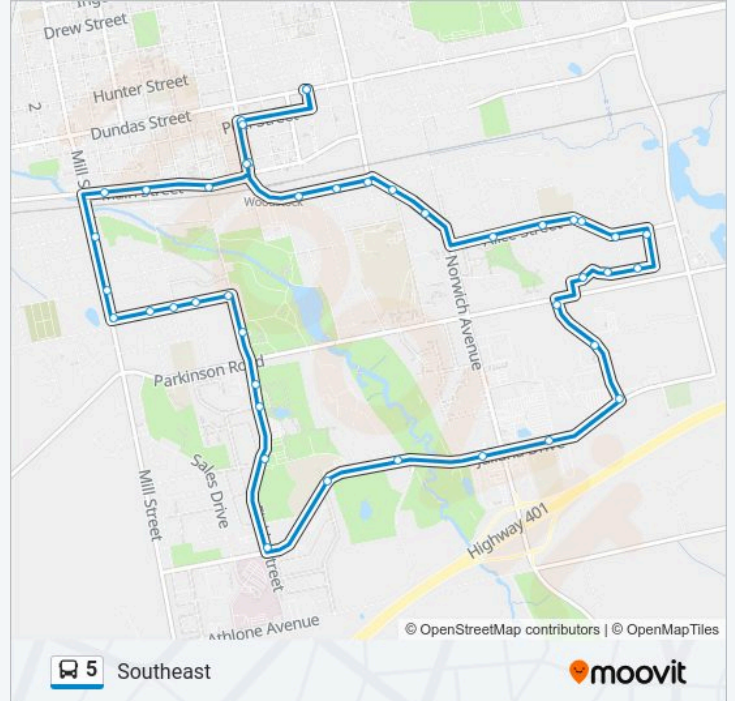

The 5 bus line Southeast has one route. For regular weekdays, their operation hours are:

(1) Southeast: 06:00-22:00

Use the Moovit App to find the closest 5 bus station near you and find out when is the next 5 bus arriving.

Direction: Southeast

42 stops

[VIEW LINE SCHEDULE](#)

Transit Terminal
Peel & Wellington S
Wellington S & Hatch
Henry & Bay
Henry & Burtch
Henry & Wilson
Cedar & Frances
Cedar & Cronyn
Alice & Maud
Aileen & Alice
Alice & Sunset
Alice & Elmwood
Alice & Short
Sunset & Alice
Sunset & Short
Sunset
Lincoln
Longworth & Parkinson
Longworth & Keyes
Longworth & Juliana
Walmart (Juliana Dr)

Finkle & Manitoba

Finkle & Nova Scotia

Finkle & Albert

Spencer & Finkle

Spencer & Robinson

Spencer & Butler

Spencer & Russell

Mill & Spencer

Mill & Bruce

Mill & Raglan

Main & Douglas

Main & Butler

Main & Finkle

Hatch & Wellington S

Wellington S & Peel

Transit Terminal