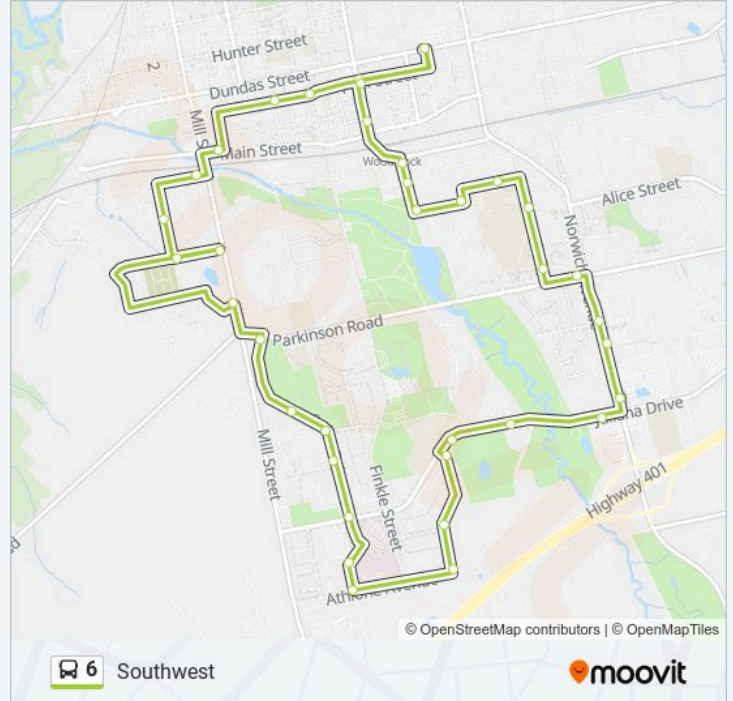

## Direction: Southwest

37 stops

[VIEW LINE SCHEDULE](#)

- Transit Terminal
- Peel & Wellington S
- Simcoe & Finkle
- Simcoe & Brock
- Main & Mill
- Park Row & Mill
- Cathcart & Raglan
- Fifth & Innes
- Fifth & Mill
- Mill & Catharine
- Sales & Parkinson
- Sales & Crawford
- Sales & Pember's Pass
- Sales & Forestway
- Sales & Juliana
- Hospital
- Athlone
- Champlain & Athlone
- Champlain & Marquette
- Champlain & Juliana
- Juliana & St. Mary's High School

## 6 bus Info

**Direction:** Southwest

**Stops:** 37

**Trip Duration:** 25 min

**Line Summary:**

Lindsay & Juliana

Bruin & Juliana

Norwich & Juliana

Norwich & Montclair

Norwich & Salter

Parkinson & Norwich

161 Fyfe

Fyfe & Walter

College & Wilson

Walter & E Park

Walter & Victoria

Victoria

Victoria & Henry

Hatch & Wellington S

Wellington S & Peel

Transit Terminal

6 bus time schedules and route maps are available in an offline PDF at [moovitapp.com](https://moovitapp.com). Use the Moovit App to see live bus times, train schedule or subway schedule, and step-by-step directions for all public transit in Woodstock.