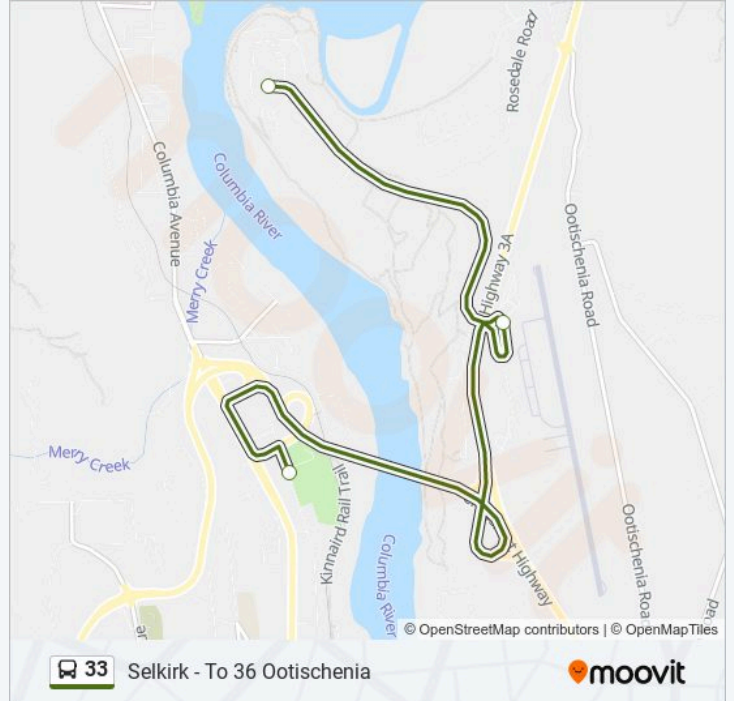

Use the Moovit App to find the closest 33 bus station near you and find out when is the next 33 bus arriving.

Direction: Selkirk - To 36 Ootischnenia

3 stops

[VIEW LINE SCHEDULE](#)

Castlegar Comm Ctr

Castlegar Airport

33 bus Info

Direction: Selkirk - To 36 Ootischnenia

Stops: 3

Trip Duration: 10 min

Line Summary:

Direction: Selkirk - To Comm Complex

5 stops

[VIEW LINE SCHEDULE](#)

33 bus Info

Direction: Selkirk - To Comm Complex

Stops: 5

Trip Duration: 9 min

Line Summary:

Direction: Selkirk - To Selkirk Coll

3 stops

[VIEW LINE SCHEDULE](#)