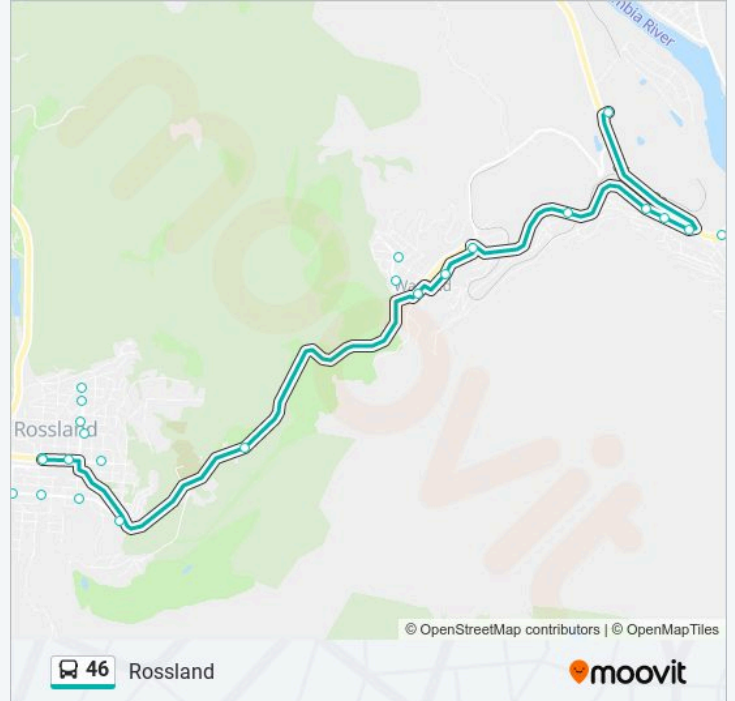

46 bus Info

Direction: Trail

Stops: 28

Trip Duration: 28 min

Line Summary:

Schofield Hwy & Wellington

Rossland & Railway

Rossland & Byers

Rossland & 2 St

Victoria & Tamarac

Bay & Farwell

Trail Exch

Cedar & Farwell

2 Av & Bailey

Hosp Bench & 4 Av

Direction: Trail - Via Annable

30 stops

[VIEW LINE SCHEDULE](#)

Jubilee & St Paul

St Paul & 5 Av

St Paul & 3 Av

2 St & St Paul

Butte & Columbia

Columbia & Queen

Tennyson & Shakespeare

Warfield Store

Forrest & Willow

Murray & Schofield Hwy

46 bus Time Schedule

Trail - Via Annable Route Timetable:

Sunday	Not Operational
Monday	09:19 - 15:09
Tuesday	09:19 - 15:09
Wednesday	09:19 - 15:09
Thursday	09:19 - 15:09
Friday	09:19 - 15:09
Saturday	07:11 - 15:32