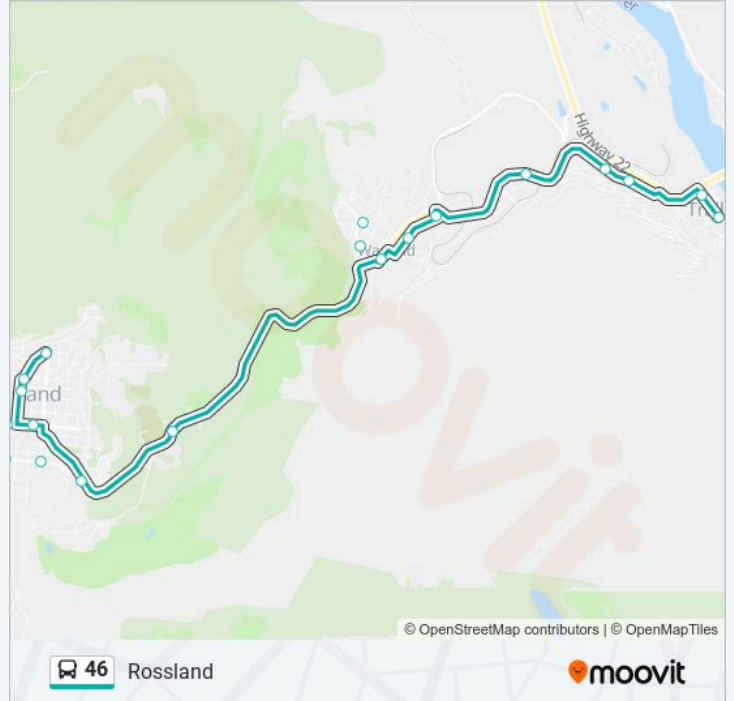

Use the Moovit App to find the closest 46 bus station near you and find out when is the next 46 bus arriving.

Direction: Rossland

21 stops

[VIEW LINE SCHEDULE](#)

- Trail Exch
- Cedar & Farwell
- Rossland & Byers
- Rossland & Railway
- Schofield Hwy & Wellington
- Forrest & Murray
- Forrest & Willow
- Warfield Store
- Wordsworth & Shelley
- Tennyson & Shakespeare
- Schofield Hwy & Cemetery
- Thompson & Irwin
- Thompson & St Paul
- Thompson & Spokane
- Thompson & Davis
- Nevada & Kootenay
- Columbia & Hwy 3b/22
- Columbia & Spokane
- Washington & 3 Av
- Jubilee & Washington
- Jubilee & St Paul

46 bus Info

Direction: Rossland

Stops: 21

Trip Duration: 28 min

Line Summary:

Direction: Rossland - Via Annable

26 stops

[VIEW LINE SCHEDULE](#)

46 bus Info

Direction: Rossland - Via Annable

Stops: 26

Trip Duration: 34 min

Line Summary:

Thompson & Spokane

Thompson & Davis

Nevada & Kootenay

Tennyson & Shakespeare

Warfield Store

Forrest & Willow

Murray & Schofield Hwy

46 bus Time Schedule

Trail - Via Annable Route Timetable:

Sunday	Not Operational
Monday	09:19 - 15:09
Tuesday	09:19 - 15:09
Wednesday	09:19 - 15:09
Thursday	09:19 - 15:09
Friday	09:19 - 15:09
Saturday	07:11 - 15:32