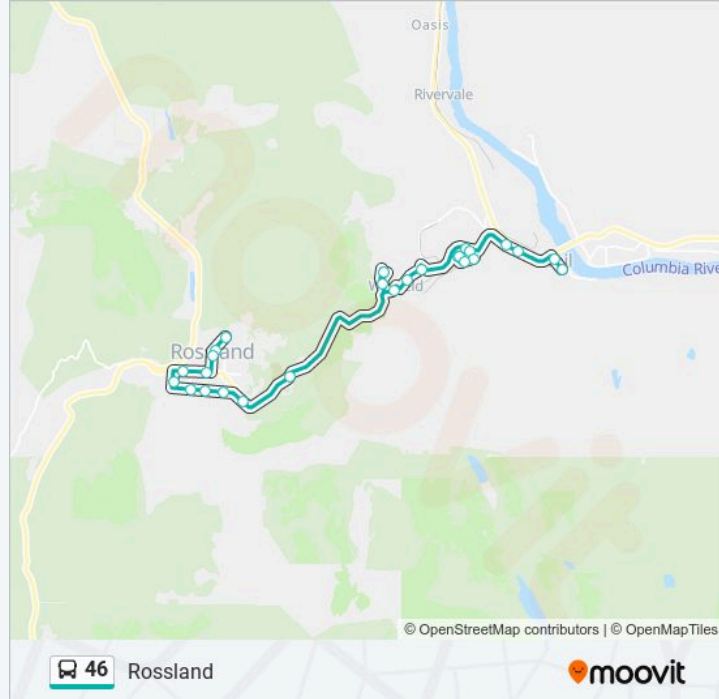

46 bus Info

Direction: Rossland - Via Annable

Stops: 26

Trip Duration: 34 min

Line Summary:

Thompson & Spokane

Thompson & Davis

Nevada & Kootenay

Columbia & Hwy 3b/22

Columbia & Spokane

Washington & 3 Av

Jubilee & Washington

Jubilee & St Paul

Direction: Trail

28 stops

[VIEW LINE SCHEDULE](#)

Tennyson & Shakespeare

Warfield Store

Forrest & Willow

Murray & Schofield Hwy

46 bus Time Schedule

Trail - Via Annable Route Timetable:

Sunday	Not Operational
Monday	09:19 - 15:09
Tuesday	09:19 - 15:09
Wednesday	09:19 - 15:09
Thursday	09:19 - 15:09
Friday	09:19 - 15:09
Saturday	07:11 - 15:32

46 bus Info

Direction: Trail - Via Annable

Stops: 30

Trip Duration: 36 min

Line Summary:

Schofield Hwy & Wellington

Wellington & Turner

Haig & French