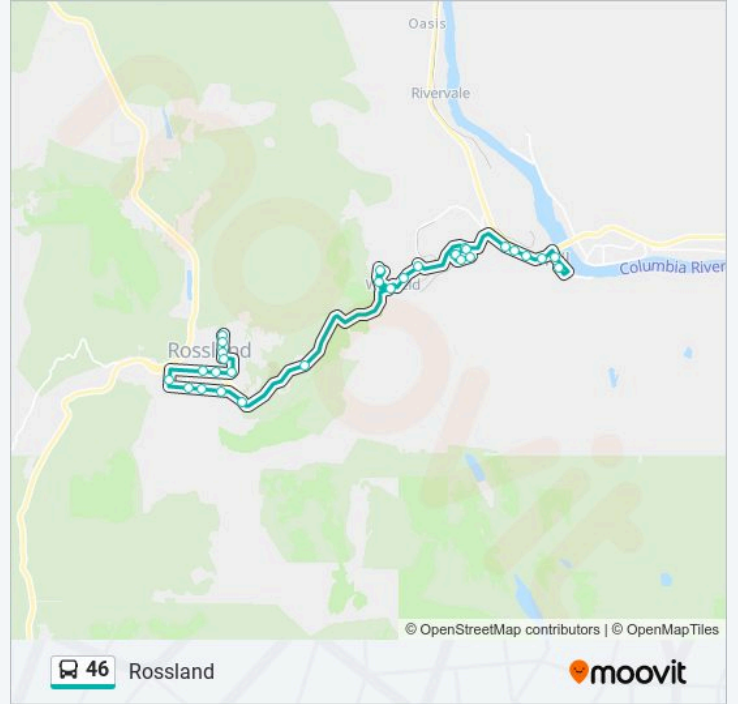

Schofield Hwy & Wellington

Wellington & Turner

Haig & French

Haig & Coleman

Wellington & Turner

Wellington & Schofield

Rossland & Railway

Rossland & Byers

Rossland & 2 St

Victoria & Tamarac

Bay & Farwell

Trail Exch

46 bus time schedules and route maps are available in an offline PDF at moovitapp.com. Use the Moovit App to see live bus times, train schedule or subway schedule, and step-by-step directions for all public transit in Kootenay Region, BC.

© 2024 Moovit - All Rights Reserved