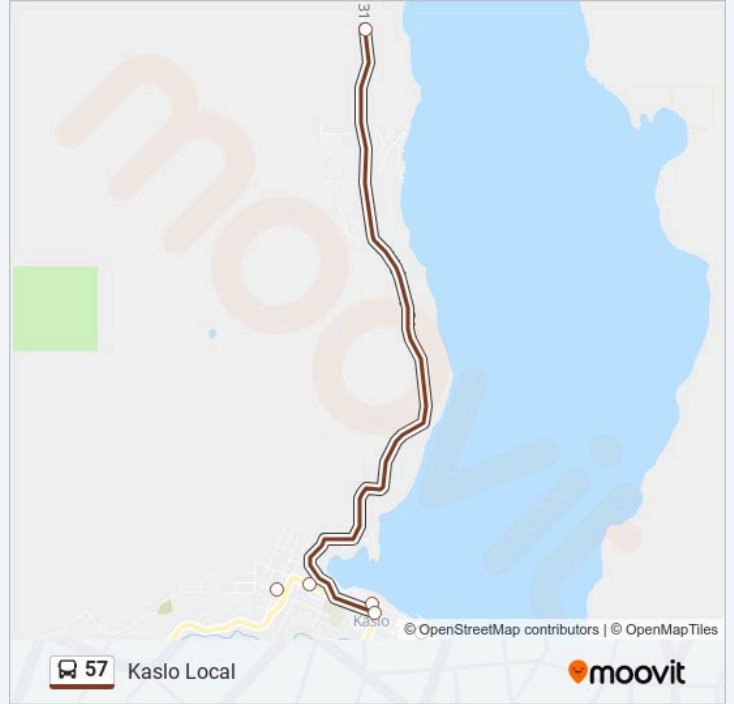

## Kaslo Local

Get The App

The 57 bus line Kaslo Local has one route. For regular weekdays, their operation hours are:

(1) Kaslo Local: 08:00 - 10:45

Use the Moovit App to find the closest 57 bus station near you and find out when is the next 57 bus arriving.

Kaslo: Front St

Kaslo: A Av & 4 St

### 57 bus Time Schedule

Kaslo Local Route Timetable:

Sunday	Not Operational
Monday	Not Operational
Tuesday	Not Operational
Wednesday	Not Operational
Thursday	Not Operational
Friday	08:00 - 10:45
Saturday	Not Operational

### 57 bus Info

**Direction:** Kaslo Local

**Stops:** 7

**Trip Duration:** 10 min

**Line Summary:**

57 bus time schedules and route maps are available in an offline PDF at [moovitapp.com](https://moovitapp.com). Use the Moovit App to see live bus times, train schedule or subway schedule, and step-by-step directions for all public transit in Kootenay Region, BC.