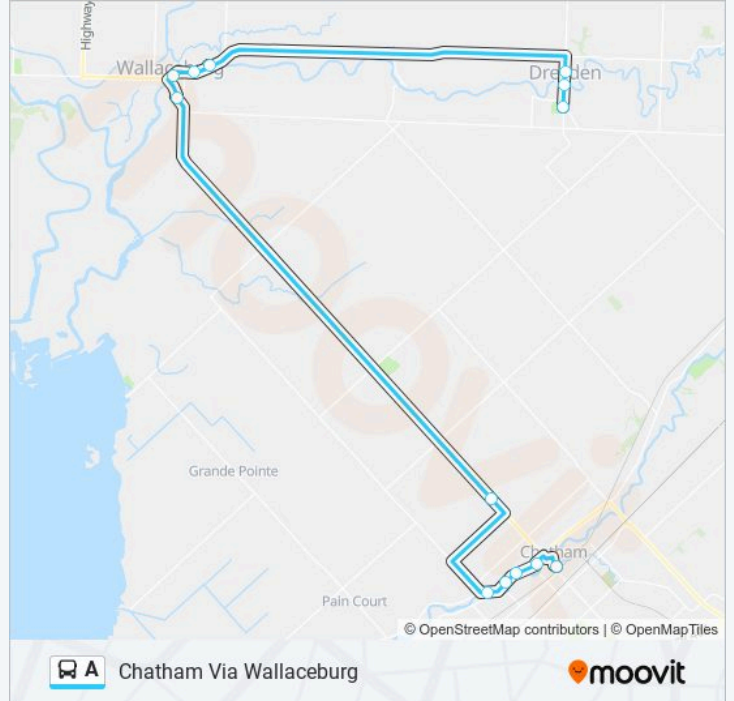

## Chatham Via Wallaceburg

Get The App

The A bus line (Chatham Via Wallaceburg) has 2 routes. For regular weekdays, their operation hours are:  
(1) Chatham Via Wallaceburg: 07:20 - 19:50(2) Dresden Via Wallaceburg: 06:15 - 18:45  
Use the Moovit App to find the closest A bus station near you and find out when is the next A bus arriving.

### Direction: Chatham Via Wallaceburg

13 stops

[VIEW LINE SCHEDULE](#)

- North St at Dresden Arena
- North St at Dresden Service Centre
- North St at Dresden High School
- Margaret Ave at Hospital
- Margaret Ave at Dundas St
- Wellington St at Post Office
- Mcnaughton Ave at Beer Store
- St Clar St at Cineplex
- Grand River Ln College
- Grand Av at Thamestowers
- Grand Av at Court House
- Chatham Kent Health Alliance
- Terminal at Wellington

### A bus Info

**Direction:** Chatham Via Wallaceburg

**Stops:** 13

**Trip Duration:** 85 min

**Line Summary:**

**Direction: Dresden Via Wallaceburg**

10 stops

[VIEW LINE SCHEDULE](#)

Terminal at Wellington

Mcnaughton Ave at Beer Store

James St at Scotiabank

James St at Library

Margaret Ave at Maldi's Milk

Margaret Ave at Hospital

North St at Terrice St

North Street at St John St