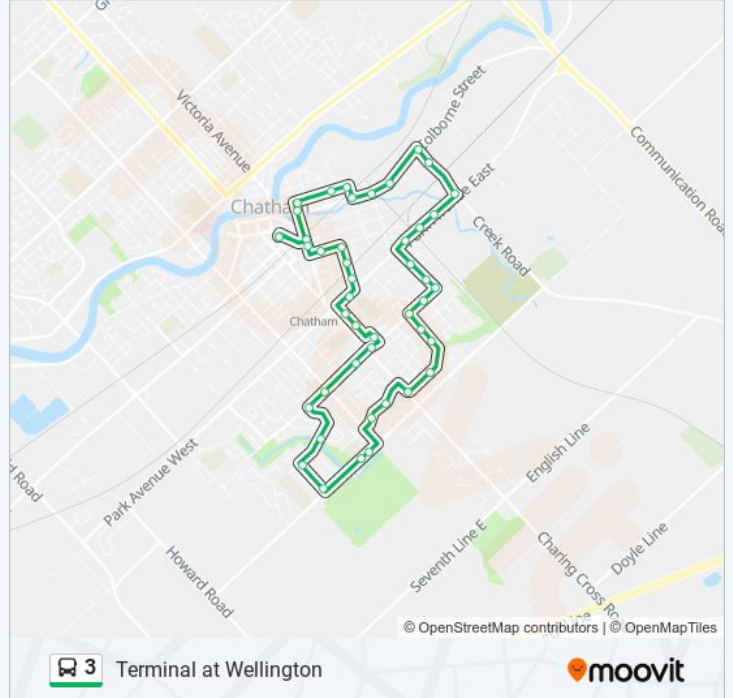

Tissiman at Allen

Tissiman at No Frills

Cecil Ave at Souriquois St

Cecile at Wyandott

Indian Creek at Faubert

Indian Creek at John McGregor Hs

St. Michael at Indian Creek

St Michael at Sylvester

Sylvester at Daleview

Sylvester at Tweedsmuir

Tweedsmuir at Lacroix

Tweedsmuir at Rotary Park

Tweedsmuir at Queen

Foreman & McGeorge

Pine St at Maple Court Apartments

Pine St at Elm

Park Ave at Coca Cola Building

St George @ Merritor

St George St at White Knight Auto

Park St at Stirling Variety

Park St at Adelaide St

William St at Dutch Market

Terminal at Wellington

3 bus time schedules and route maps are available in an offline PDF at moovitapp.com. Use the [Moovit App](#) to see live bus times, train schedule or subway schedule, and step-by-step directions for all public transit in Chatham-Kent, ON.

[About Moovit](#) • [MaaS Solutions](#) • [Supported Countries](#) • [Mooviter Community](#)

© 2024 Moovit - All Rights Reserved

Check Live Arrival Times