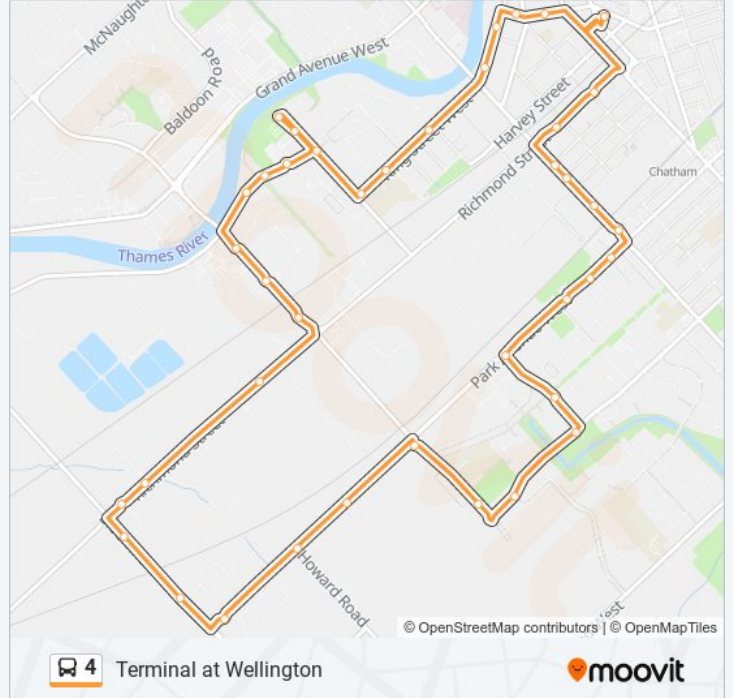

Direction: Terminal at Wellington

41 stops

[VIEW LINE SCHEDULE](#)

- Terminal at Wellington
- Wellington W St at Forsythe
- 2nd St at Police Station
- King St at Boardwalk
- King St W at Lacroix St
- King St W at Riverview Gardens
- King St W at Winston Churchill
- King St at Merritt Ave
- Merritt Ave at Riverview Dr
- Merritt Ave at Active Lifestyle Centre
- Merritt Ave at Meadow Park Apartments
- Riverview Dr at Riverbend Towers
- Riverview Dr at Riverway Court
- Riverview Dr at Regal Towers
- Keil Drive at Heritage Rd
- Keil Dr at Rice & Noodle
- Keil Dr at Concentrix
- Richmond St at Pinnacle Finishing
- Richmond St at Kimber Fence
- Richmond St at Provincial Building
- Richmond St at Comfort Inn
- Bloomfield at Oriole Pkwy

4 bus Info

Direction: Terminal at Wellington

Stops: 41

Trip Duration: 29 min

Line Summary:

Park Ave W at Parkfield Restaurant

Park Ave W at Howard

Park Ave W at Atw

Keil Driver at Park Ave W

Keil Dr at Molengraf Way

Tweedsmuir Ave W at Braemar

Tweedsmuir Ave at Blythe Park

Wedgewood Ave at Copperfield

Wedgewood Ave at Park Ave W

Park Ave W at Baker

Park Ave W at Berry

Park Ave W at Houston

Lacroix St at Sobeyes/Edgar

Lacroix St at Spencer Ave

Lacroix St at Gray St

Lacroix St at Lorne Ave

Richmond St at Dominos Pizza

Richmond St at Raleigh St

Terminal at Wellington