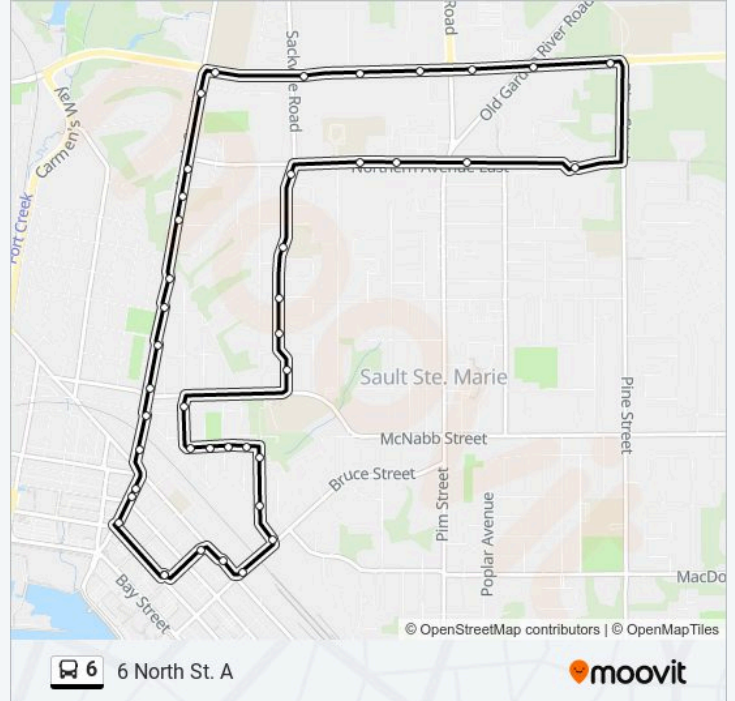

6 bus Info

Direction: 6 North St. A

Stops: 42

Trip Duration: 25 min

Line Summary:

Northern Transfer Hub

370 Northern Avenue

Metro Northern Avenue

Boreal Public School

Grand Boulevard @ Northern Avenue

Northern Heights

Grand Boulevard @ Grandmont Cres

Grand Boulevard @ Grandriver Cres

Grandy Road @ Grande Boulevard

Walnut Street @ Pardee Avenue

Wilcox Avenue @ Walnut Street

Wilcox Avenue @ Spruce Street

Wilcox Avenue @ Maple Street

Wilcox Avenue @ Birch Street

Wilson Street @ Trelawne Avenue

Wilson Street @ Cedar Street

Wilson Street @ Bruce Street

Bruce Street @ Wellington Street East

252 Wellington Street East

Dennis Street @ Wellington Street East

Terminal

Direction: 6 North St. B

45 stops

[VIEW LINE SCHEDULE](#)

Terminal

Gore Street @ Queen Street East