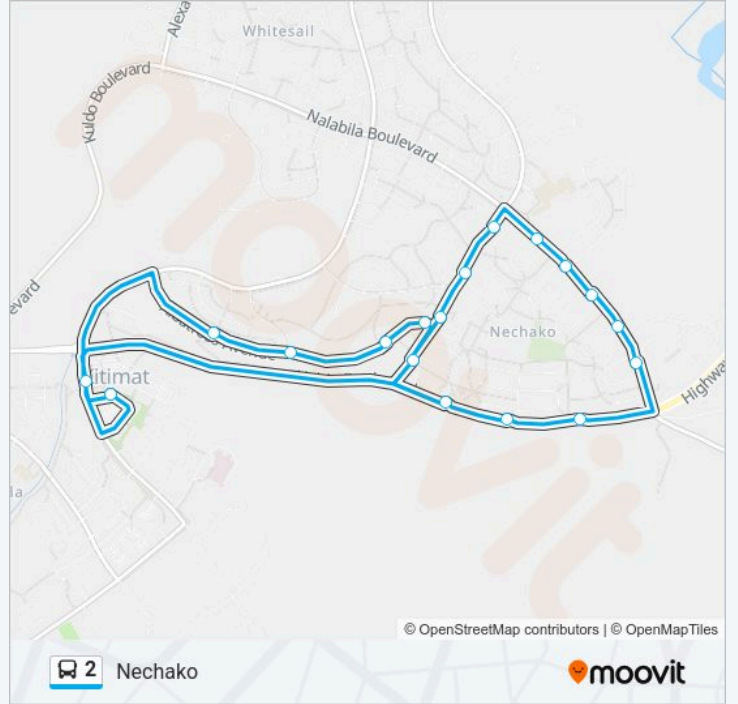

The 2 bus line Nechako has one route. For regular weekdays, their operation hours are:

(1) Nechako: 07:30-21:30

Use the Moovit App to find the closest 2 bus station near you and find out when is the next 2 bus arriving.

Direction: Nechako

20 stops

[VIEW LINE SCHEDULE](#)

Kitimat City Centre
S Lahakas at Haisla
Kingfisher at Oriole
Kingfisher at 1220 Blk
Kingfisher at Mallard
Kingfisher at Heron
Nalabila at Swan
Nalabila at Starling
Nalabila at Swallow
Nalabila at Teal
Nalabila at Wren
Haisla at 1631 Blk Hillcrest Pl
Haisla at Ptarmigan
Haisla at 1211 Blk Haisla Crt
Kingfisher at Oriole
Albatross at Kingfisher
Albatross at 1530 Blk
Albatross at Cormorant
Albatross at 1308 Blk
Kitimat City Centre

2 bus Time Schedule

Nechako Route Timetable:

Monday	07:30-21:30
Tuesday	07:30-21:30
Wednesday	07:30-21:30
Thursday	07:30-21:30
Friday	07:30-21:30
Saturday	07:30-21:30
Sunday	07:30-21:30

2 bus Info

Direction: Nechako

Stops: 20

Trip Duration: 15 min

Line Summary:

2 bus time schedules and route maps are available in an offline PDF at moovitapp.com. Use the Moovit App to see live bus times, train schedule or subway schedule, and step-by-step directions for all public transit in Skeena, BC.