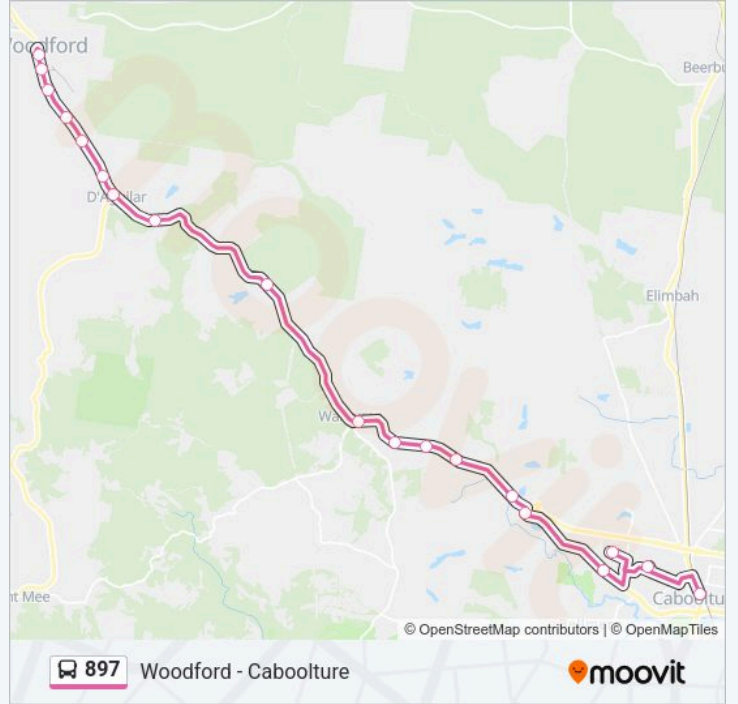

Stops: 18

Trip Duration: 39 min

Line Summary:

Direction: Woodford

19 stops

[VIEW LINE SCHEDULE](#)

- St Peters Primary School
- Grace College Caboolture Campus
- Tullawong State High School
- King St Near Lesley Ave Hail 'N' Ride
- King St Near Quarry Rd Hail 'N' Ride
- D'Aguilar Hwy Near Lord Lane Hail 'N' Ride
- D'Aguilar Hwy Near County Dr Hail 'N' Ride
- D'Aguilar Hwy Near Bye Rd Hail 'N' Ride
- D'Aguilar Hwy Near Franks Lane Hail 'N' Ride
- Wamuran State School Hail 'N' Ride
- D'Aguilar Hwy Near Mylett Rd Hail 'N' Ride
- D'Aguilar Hwy Near Mcleod Lane Hail 'N' Ride
- D'Aguilar Hwy Near Mount Mee Rd Hail 'N' Ride
- D'Aguilar Hwy Near Bilkurra Rd Hail 'N' Ride
- D'Aguilar Hwy Near Scotts Lane Hail 'N' Ride
- D'Aguilar Hwy at Ironbark Drive
- D'Aguilar Hwy Near Peterson Rd Hail 'N' Ride
- Archer St Near Margaret St Hail 'N' Ride

897 bus Time Schedule

Woodford Route Timetable:

Monday	15:05
Tuesday	15:05
Wednesday	15:05
Thursday	15:05
Friday	15:05
Saturday	Not Operational
Sunday	Not Operational

897 bus Info

Direction: Woodford

Stops: 19

Trip Duration: 37 min

Line Summary:

Archer St at Woodford Community Hall

897 bus time schedules and route maps are available in an offline PDF at moovitapp.com. Use the Moovit App to see live bus times, train schedule or subway schedule, and step-by-step directions for all public transit in Brisbane.