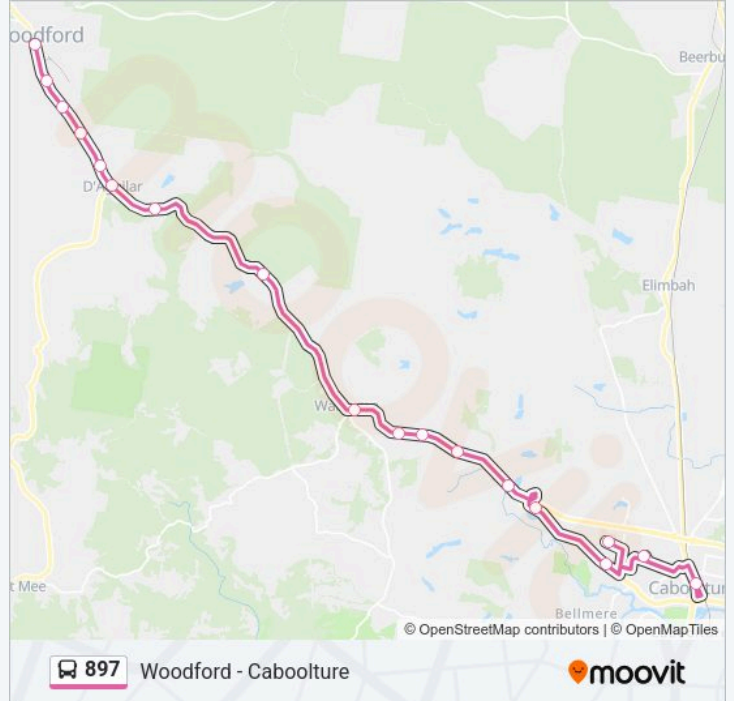

Direction: St Peters Primary

18 stops

[VIEW LINE SCHEDULE](#)

- Archer St at Woodford Community Hall
- D'Aguilar Hwy Near Peterson Rd Hail 'N' Ride
- D'Aguilar Hwy at Ironbark Drive
- D'Aguilar Hwy Near Scotts Lane Hail 'N' Ride
- D'Aguilar Hwy Near Bilkurra Rd Hail 'N' Ride
- D'Aguilar Hwy Near Mount Mee Rd Hail 'N' Ride
- D'Aguilar Hwy Near Mcleod Lane Hail 'N' Ride
- D'Aguilar Hwy Near Mylett Rd Hail 'N' Ride
- Wamuran State School Hail 'N' Ride
- D'Aguilar Hwy Near Franks Lane Hail 'N' Ride
- D'Aguilar Hwy Near Bye Rd Hail 'N' Ride
- D'Aguilar Hwy Near Turnbull Rd Hail 'N' Ride
- D'Aguilar Hwy Near Lord Lane Hail 'N' Ride
- King St Near Devantier Rd Hail 'N' Ride
- King St Near Merino St Hail 'N' Ride
- Tullawong State High School
- Grace College Caboolture Campus
- St Peters Primary School

897 bus Time Schedule

St Peters Primary Route Timetable:

Monday	07:36
Tuesday	07:36
Wednesday	07:36
Thursday	07:36
Friday	07:36
Saturday	Not Operational
Sunday	Not Operational

897 bus Info

Direction: St Peters Primary

Stops: 18

Trip Duration: 39 min

Line Summary:

Direction: Woodford

19 stops

[VIEW LINE SCHEDULE](#)

- St Peters Primary School
- Grace College Caboolture Campus
- Tullawong State High School
- King St Near Lesley Ave Hail 'N' Ride
- King St Near Quarry Rd Hail 'N' Ride
- D'Aguilar Hwy Near Lord Lane Hail 'N' Ride
- D'Aguilar Hwy Near County Dr Hail 'N' Ride
- D'Aguilar Hwy Near Bye Rd Hail 'N' Ride
- D'Aguilar Hwy Near Franks Lane Hail 'N' Ride
- Wamuran State School Hail 'N' Ride
- D'Aguilar Hwy Near Mylett Rd Hail 'N' Ride
- D'Aguilar Hwy Near Mcleod Lane Hail 'N' Ride
- D'Aguilar Hwy Near Mount Mee Rd Hail 'N' Ride
- D'Aguilar Hwy Near Bilkurra Rd Hail 'N' Ride
- D'Aguilar Hwy Near Scotts Lane Hail 'N' Ride
- D'Aguilar Hwy at Ironbark Drive
- D'Aguilar Hwy Near Peterson Rd Hail 'N' Ride
- Archer St Near Margaret St Hail 'N' Ride