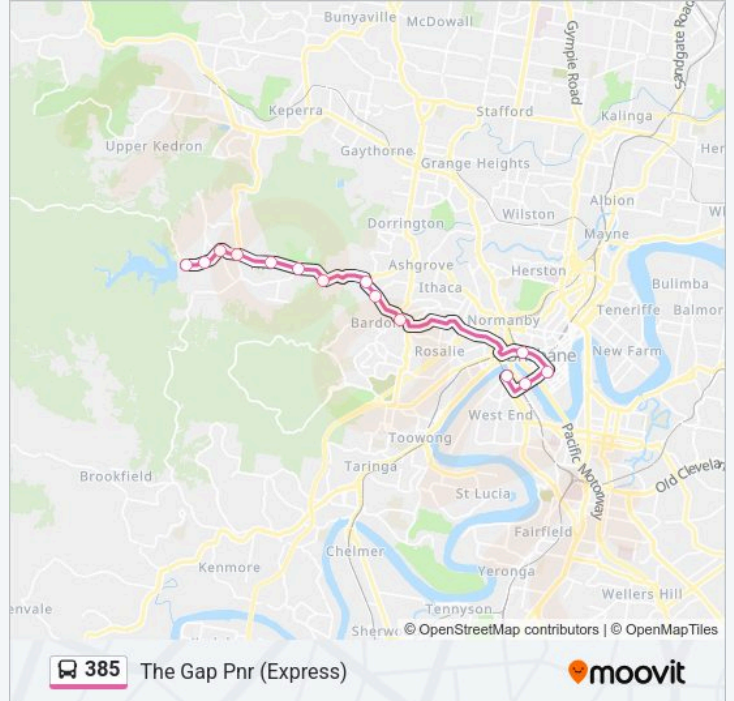

385 bus Info

Direction: Cultural Centre (Express)

Stops: 14

Trip Duration: 44 min

Line Summary:

Direction: The Gap Pnr (Express)

14 stops

[VIEW LINE SCHEDULE](#)

The Gap Park 'N' Ride

385 bus Time Schedule

The Gap Pnr (Express) Route Timetable:

Monday	16:02-17:52
Tuesday	16:02-17:52
Wednesday	16:02-17:52
Thursday	16:02-17:52
Friday	16:02-17:52
Saturday	Not Operational
Sunday	Not Operational

385 bus Info

Direction: The Gap Pnr (Express)

Stops: 14

Trip Duration: 41 min

Line Summary:

Direction: The Gap Park 'N' Ride

16 stops

[VIEW LINE SCHEDULE](#)

Waterworks Rd at Hilder Road, Stop 46

Waterworks Rd at Parkdale Near Petmar St

The Gap Park 'N' Ride

385 bus Time Schedule

The Gap Park 'N' Ride Route Timetable:

Monday	06:27-23:42
Tuesday	06:27-23:42
Wednesday	06:27-23:42
Thursday	06:27-23:42
Friday	06:27-00:37
Saturday	06:32-00:17
Sunday	06:33-23:18