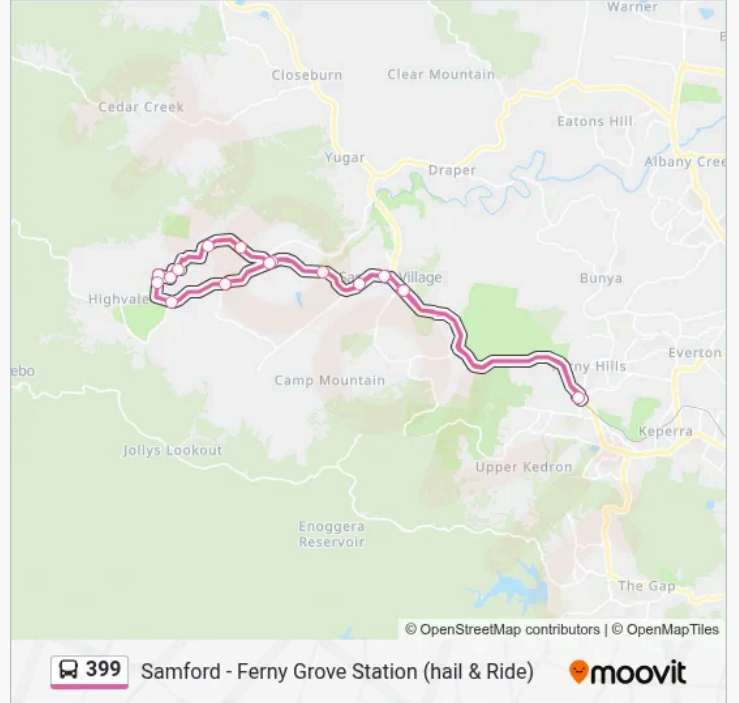

**Stops:** 15

**Trip Duration:** 32 min

**Line Summary:**

**Direction: Samford Valley Loop**

19 stops

[VIEW LINE SCHEDULE](#)

- Ferny Grove Station, Stop B (Temporary)
- Samford Rd at Camp Mountain Road
- Mount Glorious Rd Near Mary Ring Dr
- Mt Glorious Rd Near Greggs Rd Hail 'N' Ride
- Mt Glorious Rd Near Mt O'Reilly Rd Hail 'N' Ride
- Mt Glorious Rd Near Parkwood Dr Hail 'N' Ride
- Mt Glorious Rd Near Hulcombe Rd Hail 'N' Ride
- Showgrounds Dr Near Norwood Ct Hail 'N' Ride
- Westwood Dr Near Showgrounds Dr Hail 'N' Ride
- Westwood Dr Near Stavewood Ct Hail 'N' Ride
- Westwood Dr Near Woodville Ct Hail 'N' Ride
- Mt O'Reilly Rd Near Cosgrove Rd Hail 'N' Ride
- Mt O'Reilly Rd Near Brushwood Rd Hail 'N' Ride
- Mt Glorious Rd Near Mt O'Reilly Rd Hail 'N' Ride
- Mt Glorious Rd Near Greggs Rd Hail 'N' Ride
- Mt Glorious Rd Near Navillus Pde Hail 'N' Ride
- Mount Glorious Rd Near Mary Ring Dr
- Samford Rd Near Camp Mountain Rd

**399 bus Time Schedule**

Samford Valley Loop Route Timetable:

Monday	06:30-18:30
Tuesday	06:30-18:30
Wednesday	06:30-18:30
Thursday	06:30-18:30
Friday	06:30-18:30
Saturday	Not Operational
Sunday	Not Operational

**399 bus Info**

**Direction:** Samford Valley Loop

**Stops:** 19

**Trip Duration:** 42 min

**Line Summary:**

## Ferny Grove Station, Stop B (Temporary)

399 bus time schedules and route maps are available in an offline PDF at [moovitapp.com](https://moovitapp.com). Use the Moovit App to see live bus times, train schedule or subway schedule, and step-by-step directions for all public transit in Brisbane.