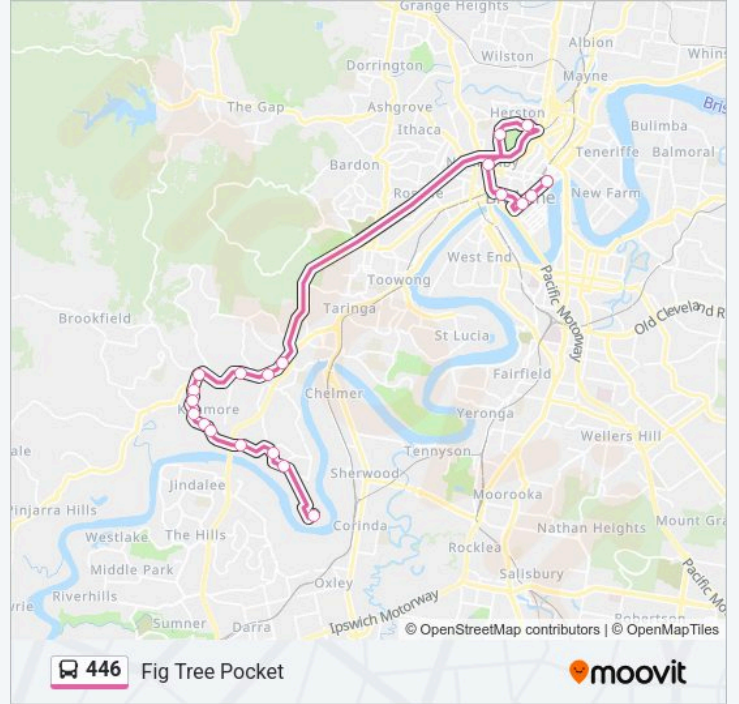

446 Line

City, Adelaide St Stop 28

Get The App

The 446 bus line (City, Adelaide St Stop 28) has 2 routes. For regular weekdays, their operation hours are:

(1) City, Adelaide St Stop 28: 06:50-07:20(2) Fig Tree Pocket: 16:45-17:15

446 bus Time Schedule

City, Adelaide St Stop 28 Route Timetable:

Monday	06:50-07:20
Tuesday	06:50-07:20
Wednesday	06:50-07:20
Thursday	06:50-07:20
Friday	06:50-07:20
Saturday	Not Operational
Sunday	Not Operational

446 bus Info

Direction: City, Adelaide St Stop 28

Stops: 20

Trip Duration: 59 min

Line Summary:

Direction: Fig Tree Pocket

20 stops

[VIEW LINE SCHEDULE](#)

446 bus Info

Direction: Fig Tree Pocket

Stops: 20

Trip Duration: 62 min

Line Summary:

Fig Tree Pocket Rd at Cubberla Street, Stop 40

Fig Tree Pocket Rd at Mandalay, Stop 44

446 bus time schedules and route maps are available in an offline PDF at moovitapp.com. Use the Moovit App to see live bus times, train schedule or subway schedule, and step-by-step directions for all public transit in Brisbane.