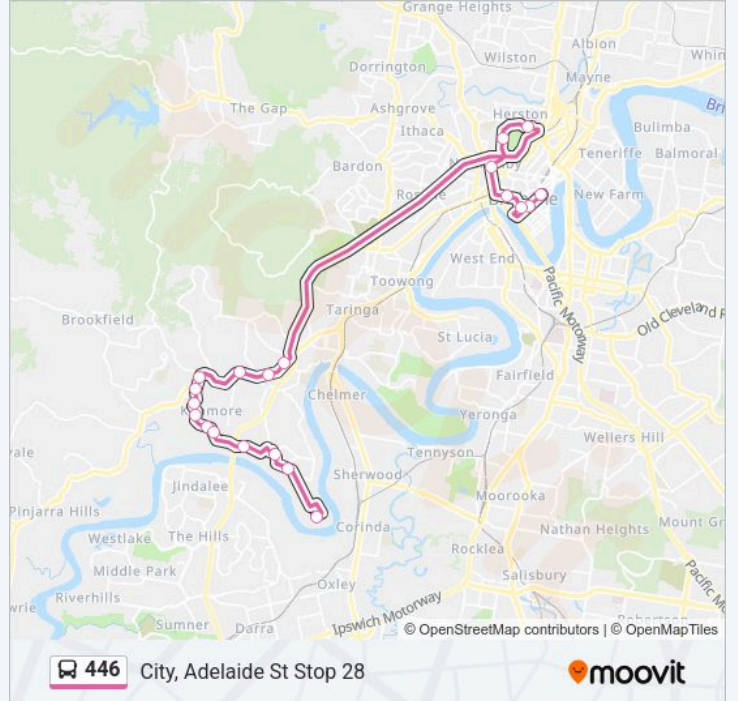

446 Line

City, Adelaide St Stop 28

Get The App

The 446 bus line (City, Adelaide St Stop 28) has 2 routes. For regular weekdays, their operation hours are:

(1) City, Adelaide St Stop 28: 06:50-07:20(2) Fig Tree Pocket: 16:45-17:15

Use the Moovit App to find the closest 446 bus station near you and find out when is the next 446 bus arriving.

Direction: City, Adelaide St Stop 28

20 stops

[VIEW LINE SCHEDULE](#)

- Fig Tree Pocket Rd at Mandalay, Stop 44
- Fig Tree Pocket Rd at Cubberla Street, Stop 40
- Fig Tree Pocket Rd at Thiesfield Street, Stop 38
- Kenmore Rd at Norman Street
- Kenmore Rd at Sunset Road, Stop 45
- Kenmore Rd at Kenmore South, Stop 44
- Kenmore Rd at Rannoch Street, Stop 42
- Kenmore Rd at Kenmore, Stop 41
- Kenmore Rd at Olr, Stop 39/37a
- Moggill Rd at Kenmore Central, Stop 37
- Moggill Rd at Marshall Lane, Stop 32
- Moggill Rd at Alkira, Stop 30
- Moggill Rd at Chapel Hill, Stop 28
- Herston Station, Platform 1
- Qut Kelvin Grove Station, Platform 1
- Normanby Station, Platform 1
- Roma Street Busway, Platform 2
- Ann Street Stop 12 at City Hall
- Adelaide Street Stop 22 Near City Hall
- Adelaide Street Stop 28 Near Hutton Lane

446 bus Time Schedule

City, Adelaide St Stop 28 Route Timetable:

Monday	06:50-07:20
Tuesday	06:50-07:20
Wednesday	06:50-07:20
Thursday	06:50-07:20
Friday	06:50-07:20
Saturday	Not Operational
Sunday	Not Operational

446 bus Info

Direction: City, Adelaide St Stop 28

Stops: 20

Trip Duration: 59 min

Line Summary:

Direction: Fig Tree Pocket

20 stops

[VIEW LINE SCHEDULE](#)