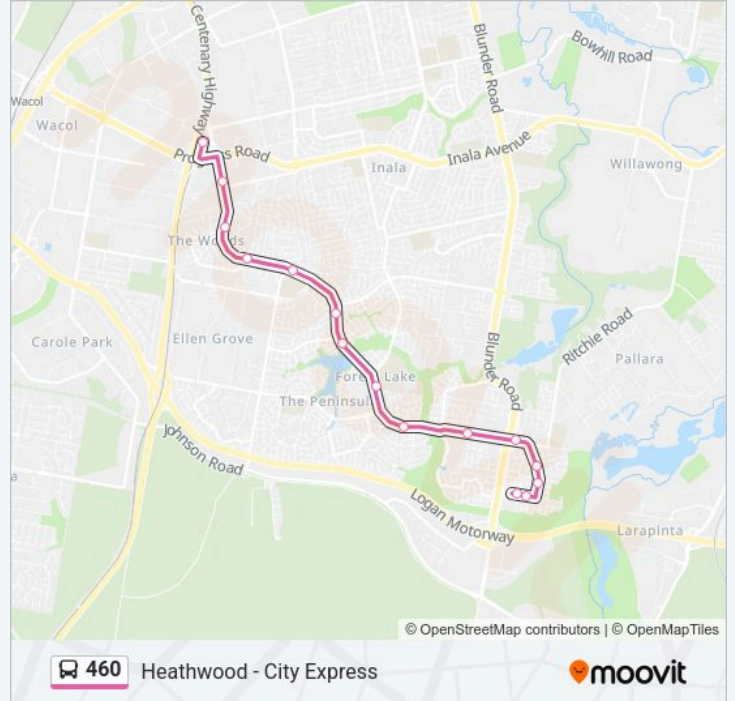

Moggill Rd at Indooroopilly, Stop 25

Walker St at Taringa, Stop 19

Moggill Rd at Bbc, Stop 16

High St at Toowong, Stop 14 (Temp Relocation)

Coronation Dr at Wesley Hospital, Stop 9

Coronation Dr at Auchenflower, Stop 7

Coronation Dr at Cribb Street, Stop 5/4

Roma Street Busway, Platform 2

Queen Street Station

Direction: Heathwood, Parkwood Dr

30 stops

[VIEW LINE SCHEDULE](#)

Cultural

King George Square, 1c

Roma Street Busway, Platform 1

Coronation Dr at Cribb Street, Stop 4

Coronation Dr at Auchenflower, Stop 7

Coronation Dr at Wesley Hospital, Stop 9

High St at Toowong, Stop 14a

Moggill Rd at Bbc, Stop 16

Moggill Rd at Taringa, Stop 19

460 bus Info

Direction: Heathwood, Parkwood Dr

Stops: 30

Trip Duration: 67 min

Line Summary:

Forest Lake Bvd at Forest Lake, Stop D
 Forest Lake Bvd at Forest Lake, Stop C
 Forest Lake Bvd at Forest Lake, Stop B
 Forest Lake Bvd at Forest Lake, Stop A
 Forest Lake Bvd at Forest Lake Shops
 Forest Lake Bvd at Kensington Way
 Wadeville St Heathwood Rise
 Wadeville St at Wadeville West
 Parkwood Dr North Near Beech St
 Parkwood Dr Near Coolibah St
 Parkwood Dr at Parkwood Drive South
 Parkwood Dr Near Watergum St