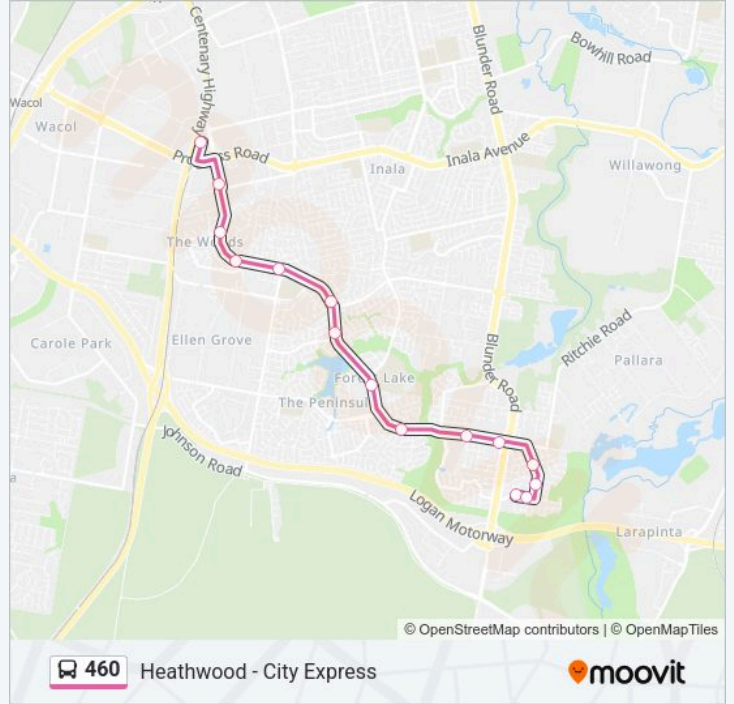

460 bus time schedules and route maps are available in an offline PDF at moovitapp.com. Use the Moovit App to see live bus times, train schedule or subway schedule, and step-by-step directions for all public transit in Brisbane.

© 2025 Moovit - All Rights Reserved