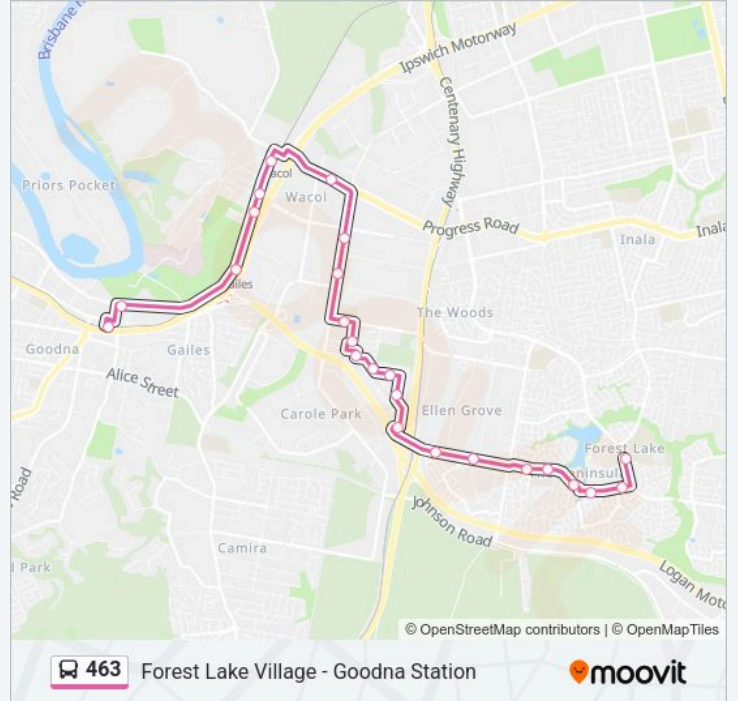

**Direction: Goodna**

24 stops

[VIEW LINE SCHEDULE](#)

- Forest Lake Bvd at Forest Lake Shops
- Grand Ave East Near Ascot Ave
- Grand Ave at Grand Avenue Cascade
- Grand Ave at Grand Avenue Lake
- Grand Ave at Grand Avenue School
- Grand Ave West Near Centennial Way
- Roxwell St at Lovat Street
- Roxwell Street Near Bagnall St
- Sinclair Dr at Julie Road
- Doreen Crescent Near Southampton Rd
- Doreen Cr at Southampton Road
- Southampton Rd at Doreen Crescent
- John Street Near Julie Rd
- Muriel Ave at Stephen Street
- Waterford Rd at Carole Park Primary School
- Boundary Rd at Formation Street
- Boundary Rd at Campbell Avenue
- Progress Rd Near Industrial Ave
- Wilruna St at Wacol Train Station
- Wilruna St at Wilga Street
- Wilruna St at Wuriga St

**Direction:** Goodna

**Stops:** 24

**Trip Duration:** 26 min

**Line Summary:**

Wilruna St at Gailles Station

Brisbane Tce Near Layard St

Goodna Station, Stop A

### Direction: Forest Lake

24 stops

[VIEW LINE SCHEDULE](#)

Goodna Station, Stop A

Brisbane Tce at Lowe Street

Wilruna St at Gailles Station

Wilruna St Near Wuriga St

Wilruna St at Wilga St

Wilruna St at Wacol Train Station

Progress Rd Near Industrial Ave

Boundary Rd at Campbell Avenue

Boundary Rd Near Coulson St

Waterford Rd at Carole Park Primary School

David St at Stephen Street

John Street Near Skepper St