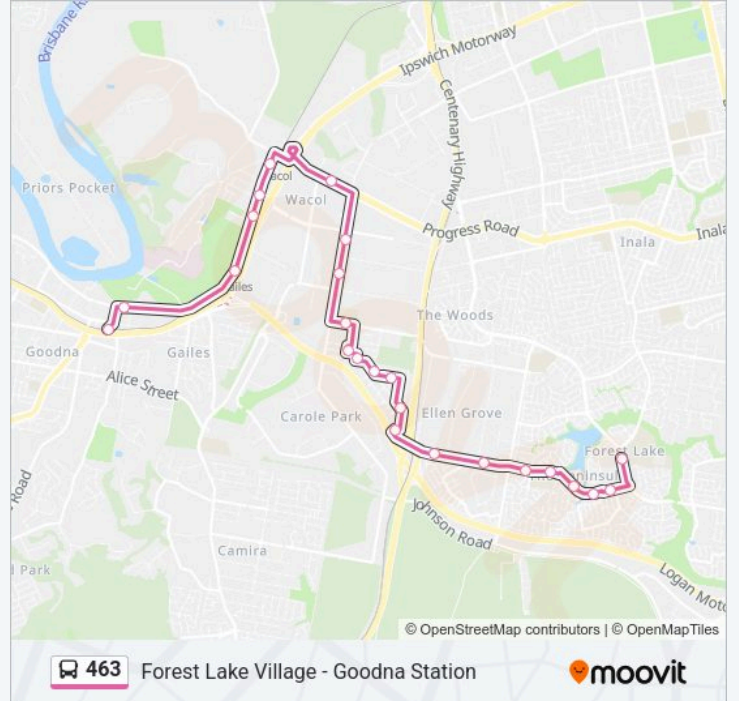

**Direction: Goodna**

24 stops

[VIEW LINE SCHEDULE](#)

- Forest Lake Bvd at Forest Lake Shops
- Grand Ave East Near Ascot Ave
- Grand Ave at Grand Avenue Cascade
- Grand Ave at Grand Avenue Lake
- Grand Ave at Grand Avenue School
- Grand Ave West Near Centennial Way
- Roxwell St at Lovat Street
- Roxwell Street Near Bagnall St
- Sinclair Dr at Julie Road
- Doreen Crescent Near Southampton Rd
- Doreen Cr at Southampton Road
- Southampton Rd at Doreen Crescent
- John Street Near Julie Rd
- Muriel Ave at Stephen Street
- Waterford Rd at Carole Park Primary School
- Boundary Rd at Formation Street
- Boundary Rd at Campbell Avenue
- Progress Rd Near Industrial Ave
- Wilruna St at Wacol Train Station
- Wilruna St at Wilga Street
- Wilruna St at Wuriga St

Southampton Rd at Sinclair Drive

Doreen Cr Near Southampton Rd

Southampton Rd Near Sinclair Dr

Sinclair Dr at Julie Road

Roxwell Street at Roxwell Street

Roxwell St at Lovat Street

### 463 bus Info

**Direction:** Forest Lake

**Stops:** 24

**Trip Duration:** 26 min

**Line Summary:**

Grand Ave West Near Centennial Way

Grand Ave at Grand Avenue School

Grand Ave at Grand Avenue Lake

Grand Ave at Grand Avenue Cascade

Grand Ave East Near Ascot Ave

Forest Lake Shops

463 bus time schedules and route maps are available in an offline PDF at [moovitapp.com](https://moovitapp.com). Use the Moovit App to see live bus times, train schedule or subway schedule, and step-by-step directions for all public transit in Brisbane.