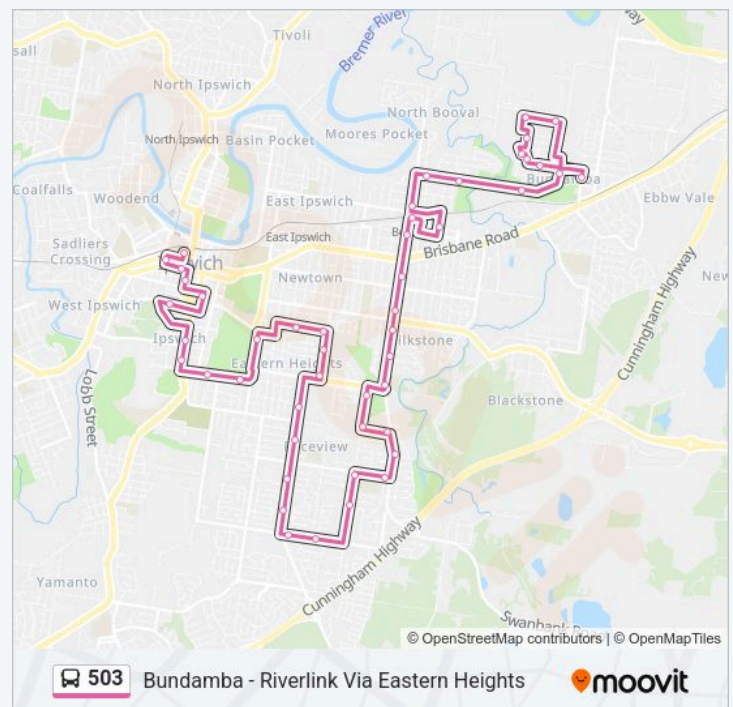

Wildey St at Raceview Primary School

Wildey St Near Rumsey Dr

Edwards St Near Thornton St

Edwards St Near Rockman Dr

Raceview St at Westminster Crescent

Raceview St at Rockman Drive

Raceview St at Hayes Street

South Station Rd Near Harding St

Cascade St Near South Station Rd

Wildey St at Raceview Primary School

Wildey St Near Rumsey Dr

Edwards St Near Thornton St

Edwards St Near Rockman Dr

Raceview St at Westminster Crescent

### 503 bus Info

**Direction:** Ipswich Central

**Stops:** 48

**Trip Duration:** 48 min

**Line Summary:**

Grange Rd Near Robertson Rd  
Grange Rd Near Edwards St  
Marvin St Near Grange Rd  
Marvin St Near Olmai Ave  
Chermside Rd at Fifer Street  
Salisbury Rd Near Jackes St  
Salisbury Rd at Thorn Street  
Warwick Rd at Showground North  
Warwick Rd at Park Street  
Ipswich Hospital, Stop A  
Pring St at St Andrews Hospital  
East St at South Street  
Limestone St at Foote Lane  
Ellenborough St at Ellenborough Street  
Ipswich Station, Stop A

**Direction: Bremer Tafe**

48 stops

[VIEW LINE SCHEDULE](#)

Riverlink, Stop A  
Ipswich Station, Stop C  
East St at South Street  
Ipswich Hospital, Stop A  
Pring St at St Andrews Hospital  
Warwick Rd at Park Street  
Warwick Rd at Short Street  
Salisbury Rd at Thorn Street  
Salisbury Rd Near Briggs Rd  
Chermside Rd at Fifer Street  
Marvin St Near Olmai Ave  
Marvin St Near Grange Rd  
Grange Rd Near Edwards St  
Robertson Rd Near France St