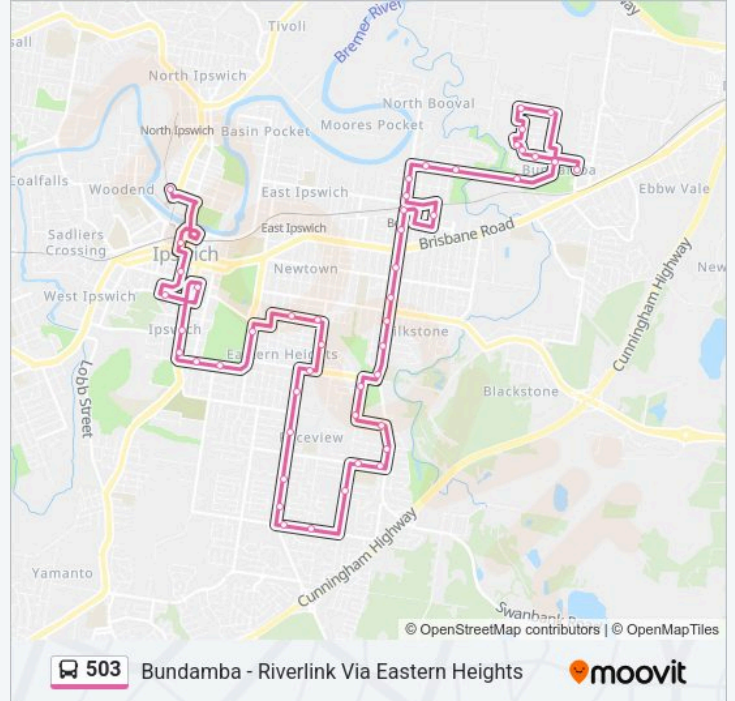

Wildey St at Raceview Primary School

Wildey St Near Rumsey Dr

Edwards St Near Thornton St

Edwards St Near Rockman Dr

Raceview St at Westminster Crescent

Raceview St at Rockman Drive

Raceview St at Hayes Street

**Direction: Bremer Tafe**

48 stops

[VIEW LINE SCHEDULE](#)

Riverlink, Stop A  
Ipswich Station, Stop C  
East St at South Street  
Ipswich Hospital, Stop A  
Pring St at St Andrews Hospital  
Warwick Rd at Park Street  
Warwick Rd at Short Street  
Salisbury Rd at Thorn Street  
Salisbury Rd Near Briggs Rd  
Chermside Rd at Fifer Street  
Marvin St Near Olmai Ave  
Marvin St Near Grange Rd  
Grange Rd Near Edwards St  
Robertson Rd Near France St

**503 bus Time Schedule**

Bremer Tafe Route Timetable:

Monday	06:29-20:17
Tuesday	06:29-20:17
Wednesday	06:29-20:17
Thursday	06:29-20:17
Friday	06:29-20:17
Saturday	08:55-17:55
Sunday	08:55-16:55

**503 bus Info**

**Direction:** Bremer Tafe

**Stops:** 48

**Trip Duration:** 52 min

**Line Summary:**

Raceview St Near Taylor St  
Raceview St at Carlita Place  
Raceview St at Rockman Drive  
Raceview St at Westminister Crescent  
Edwards St Near Rockman Dr  
Edwards St Near Thornton St  
Wildey St Near Rumsey Dr  
Cascade St Near Wildey St  
Cascade St Near South Station Rd  
South Station Rd at Harding Street  
Nolan St Near South Station Rd  
Wildey St Near Nolan St  
Wildey St at Brothers Leagues Club  
South Station Rd at Robertson Road  
South Station Rd Near Trumpy St  
South Station Rd Near Auld St  
South Station Rd at Long Lane  
South Station Rd Near Ivory St  
South Station Rd at Sloman Street  
Booval Station  
Dudleigh St Near Clifton St  
North Station Rd at Booval Station  
North Station Rd at Bridge Street  
Gledson St Near Bergin St  
Gledson St at Jack Barkley Park  
Creek St at Bundamba Station  
River Rd Near Tafe Queensland Ipswich Campus  
Mary St Near Bryant St  
Jeffrey Street at Mary Street  
Cullen St Near Jeffrey St  
Burgoyne St Near Eclipse Ct  
Stubbin St Near Burgoyne St