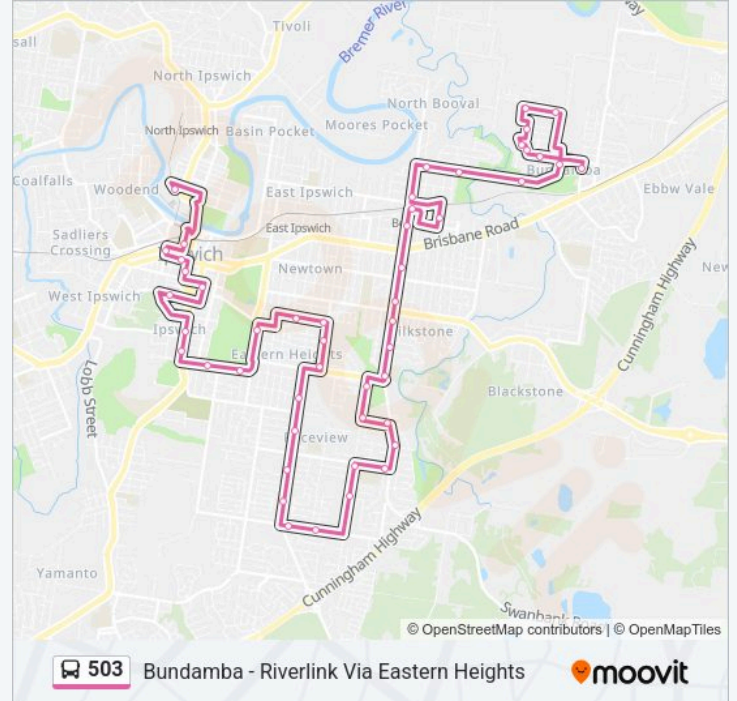

Wildey St Near Nolan St

Nolan St Near South Station Rd

South Station Rd Near Harding St

Cascade St Near South Station Rd

Wildey St at Raceview Primary School

Wildey St Near Rumsey Dr

Edwards St Near Thornton St

Edwards St Near Rockman Dr

Raceview St at Westminster Crescent

Raceview St at Rockman Drive

Raceview St at Hayes Street

Raceview St at Taylor Street

Grange Rd Near Robertson Rd

Grange Rd Near Edwards St

Marvin St Near Grange Rd

Marvin St Near Olmai Ave

Chermside Rd at Fifer Street

Salisbury Rd Near Jackes St

Salisbury Rd at Thorn Street

Warwick Rd at Showground North

Warwick Rd at Park Street

Ipswich Hospital, Stop A

Pring St at St Andrews Hospital

East St at South Street

Limestone St at Foote Lane

Ellenborough St at Ellenborough Street

Ipswich Station, Stop A

Riverlink, Stop A

Direction: Ipswich Central

48 stops

[VIEW LINE SCHEDULE](#)

Byrne St at Tafe Queensland Ipswich Campus

503 bus Time Schedule

Ipswich Central Route Timetable:

Monday	06:10-07:10

Tuesday	06:10-07:10