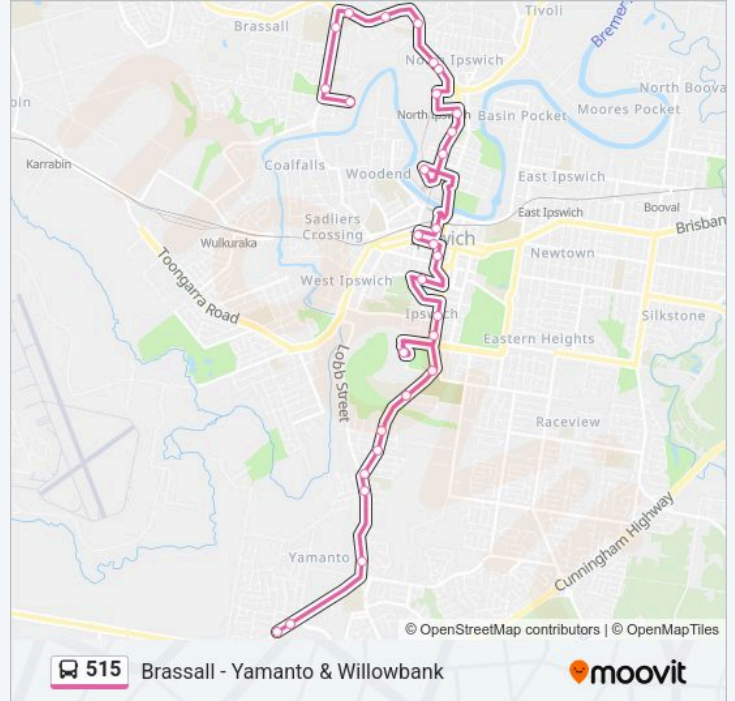

Limestone St at Foote Lane

Ellenborough St at Ellenborough Street

Ipswich Station, Stop A

Riverlink, Stop B

Downs St at Browns Park

Downs St at Fitzgibbon Street

Downs St at Ferguson Street

North St at Workshop Museum

Pine Mountain Rd Near Mclean St

Pine Mountain Rd at Birdwood Street

Pine Mountain Rd at Cushing Street

Pine Mountain Rd at Glossop Street

Pine Mountain Rd at Brassall Primary School

Hunter St at Ipswich State High School

Hunter St at Brassall Shopping Village

Workshops St Near Tunstall Pl

Brassall - Yamanto & Willowbank

Direction: Amberley

33 stops

[VIEW LINE SCHEDULE](#)

Workshops St Near Tunstall Pl

Workshops St at Collins Street

Hunter St at Brassall Shopping Village

Hunter St at Ipswich State High School

Pine Mountain Rd at Brassall Primary School

Pine Mountain Rd at Glossop Street

Pine Mountain Rd at Cushing Street

Pine Mountain Rd Near Carter St

Pine Mountain Rd Near Mclean St

North St at Workshop Museum

Downs St at Ferguson Street

Downs St at Fitzgibbon Street

Downs St at Browns Park

515 bus Time Schedule

Amberley Route Timetable:

Monday	06:04-17:44
Tuesday	06:04-17:44
Wednesday	06:04-17:44
Thursday	06:04-17:44
Friday	06:04-17:44
Saturday	07:41-15:41
Sunday	07:41-15:41

515 bus Info

Direction: Amberley

Stops: 33

Trip Duration: 51 min

Line Summary: