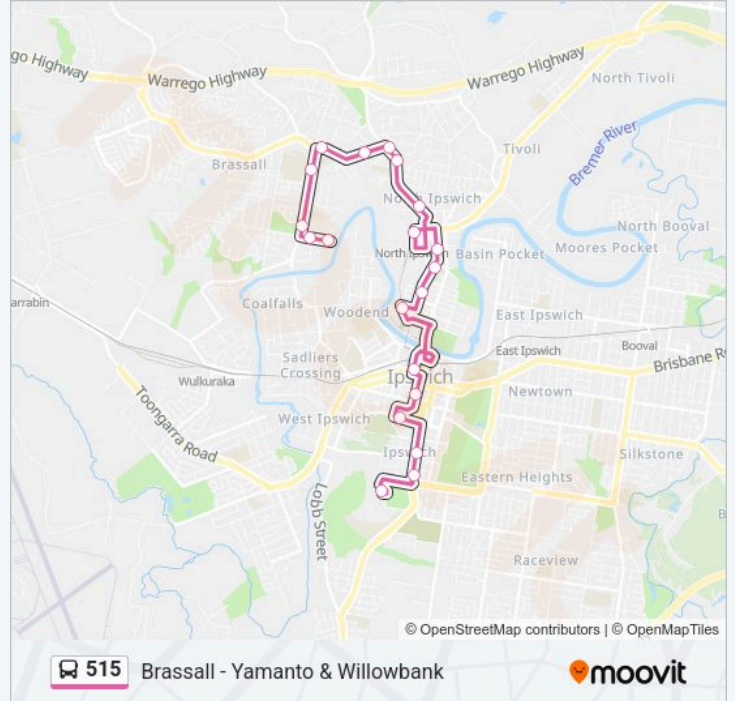

**Direction: University**

20 stops

[VIEW LINE SCHEDULE](#)

Workshops St Near Tunstall Pl  
 Workshops St at Collins Street  
 Hunter St at Brassall Shopping Village  
 Hunter St at Ipswich State High School  
 Pine Mountain Rd at Brassall Primary School  
 Pine Mountain Rd at Glossop Street  
 Pine Mountain Rd at Cushing Street  
 Pine Mountain Rd Near Carter St  
 Pine Mountain Rd Near Mclean St  
 North St at Workshop Museum  
 Downs St at Ferguson Street  
 Downs St at Fitzgibbon Street  
 Downs St at Browns Park  
 Riverlink, Stop B  
 Ipswich Station, Stop B  
 East St at South Street  
 Ipswich Hospital, Stop A  
 Warwick Rd at Park Street  
 Warwick Rd at Short Street  
 Unisq Ipswich

**515 bus Info****Direction:** University**Stops:** 20**Trip Duration:** 30 min**Line Summary:**

**Direction: Yamanto**

28 stops

[VIEW LINE SCHEDULE](#)

- Workshops St Near Tunstall Pl
- Workshops St at Collins Street
- Hunter St at Brassall Shopping Village
- Hunter St at Ipswich State High School
- Pine Mountain Rd at Brassall Primary School
- Pine Mountain Rd at Glossop Street
- Pine Mountain Rd at Cushing Street
- Pine Mountain Rd Near Carter St
- Pine Mountain Rd Near Mclean St
- North St at Workshop Museum
- Downs St at Ferguson Street
- Downs St at Fitzgibbon Street
- Downs St at Browns Park
- Riverlink, Stop B
- Ipswich Station, Stop B
- East St at South Street
- Ipswich Hospital, Stop A
- Warwick Rd at Park Street

**Direction:** Yamanto

**Stops:** 28

**Trip Duration:** 39 min

**Line Summary:**

Warwick Rd at Short Street

Unisq Ipswich

Warwick Rd at Bremer High

Warwick Rd at Perry Street

Warwick Rd at Balaclava Street

Warwick Rd at Brisbane Street

Warwick Rd at Fitzroy Street

Warwick Rd at Winston Street

Warwick Rd at Ash Street

Warwick Rd at Hall Street

**Direction: Brassall**

34 stops