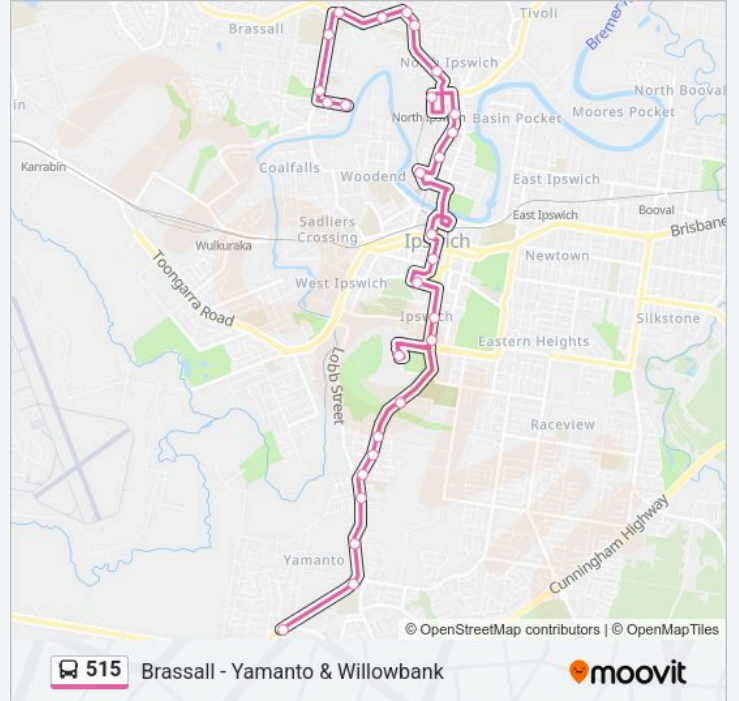

**Direction:** Yamanto

**Stops:** 28

**Trip Duration:** 39 min

**Line Summary:**

Warwick Rd at Short Street

Unisq Ipswich

Warwick Rd at Bremer High

Warwick Rd at Perry Street

Warwick Rd at Balaclava Street

Warwick Rd at Brisbane Street

Warwick Rd at Fitzroy Street

Warwick Rd at Winston Street

Warwick Rd at Ash Street

Warwick Rd at Hall Street

**Direction: Brassall**

34 stops

[VIEW LINE SCHEDULE](#)

Coopers Rd at Willowbank Caravan Park

Oneills Rd Near Willowbank Shopping Village

Wigmore St Near Tinworth St

Sancroft St Near Melbury St

Warwick Rd at Yamanto Shopping Centre

Warwick Rd at Hall Street

**515 bus Info**

**Direction:** Amberley

**Stops:** 33

**Trip Duration:** 51 min

**Line Summary:**

Riverlink, Stop B

Ipswich Station, Stop B

East St at South Street