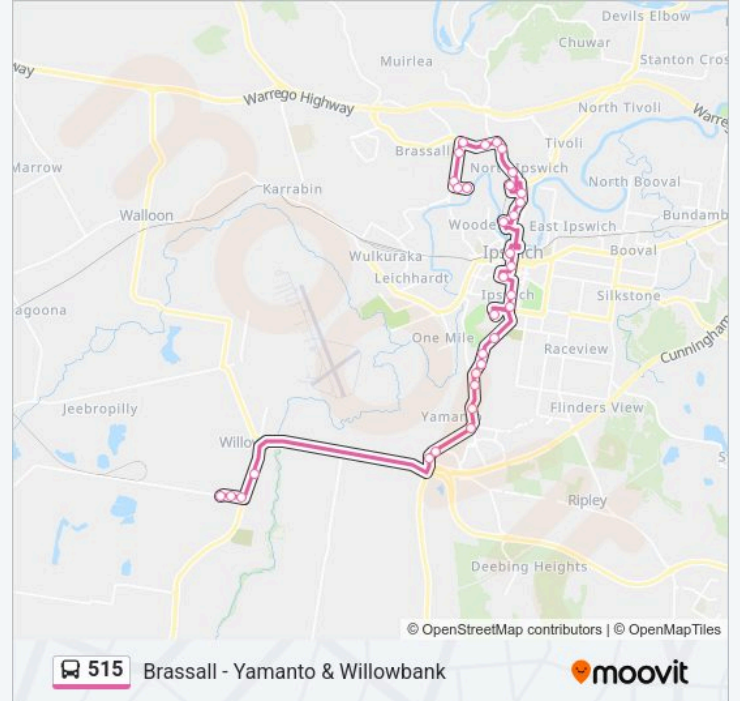

Riverlink, Stop B

Ipswich Station, Stop B

East St at South Street

Ipswich Hospital, Stop A

Warwick Rd at Park Street

Warwick Rd at Short Street

Unisq Ipswich

Warwick Rd at Bremer High

Warwick Rd at Perry Street

Warwick Rd at Balaclava Street

Warwick Rd at Brisbane Street

Warwick Rd at Fitzroy Street

Warwick Rd at Winston Street

Warwick Rd at Ash Street

Warwick Rd at Hall Street

Yamanto Shopping Centre

Cunningham Hwy at Amberley Caravan Park

Coopers Rd Near Willowbank Dr

Coopers Rd Near Palm Meadows Home Village

Coopers Rd at Willowbank Caravan Park

515 bus time schedules and route maps are available in an offline PDF at moovitapp.com. Use the Moovit App to see live bus times, train schedule or subway schedule, and step-by-step directions for all public transit in Brisbane.

© 2025 Moovit - All Rights Reserved