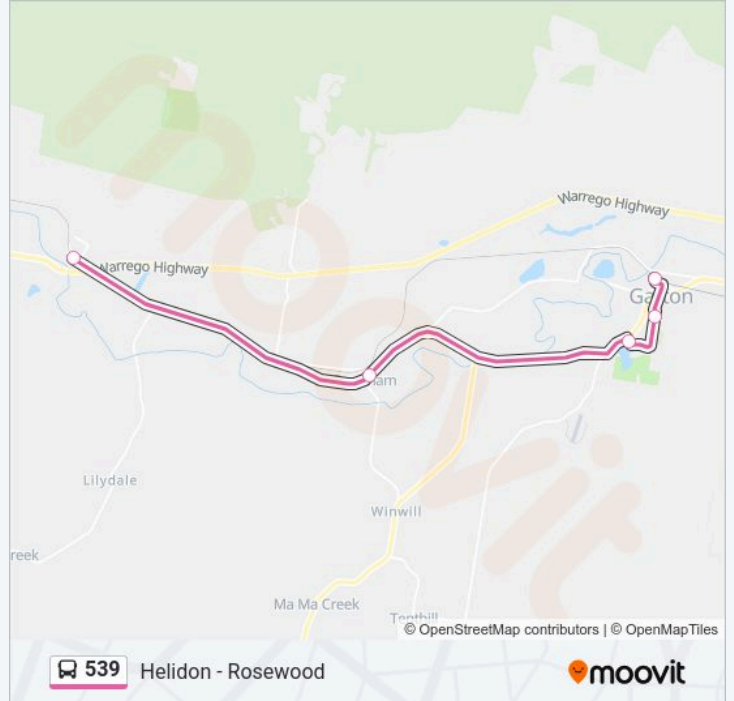

Direction: Helidon

Stops: 18

Trip Duration: 70 min

Line Summary:

Direction: Gatton

16 stops

[VIEW LINE SCHEDULE](#)

- Railway St at Rosewood Station
- Lanefield Rd at Rosewood High School
- Rosewood Laidley Rd at Lanefield
- Rosewood Laidley Rd at Calvert
- Rosewood Laidley Rd at Alfred Street
- Ipswich St at Grandchester
- Drayton St at Laidley Pioneer Village
- Mary St at Mary Street Community Centre
- William St at Laidley District Hospital
- William St at Laidley
- Victoria St at Forest Hill
- Main Dr at UQ Gatton Campus
- Spencer St at Old College Road
- Gatton Station
- William St at Larkin Street
- Lake Apex Dr at Gatton Apex Park

Stops: 16

Trip Duration: 55 min

Line Summary:

539 Helidon - Rosewood

Direction: Gatton

5 stops

[VIEW LINE SCHEDULE](#)

Turner St at Helidon

Anzac Ave at Grantham

Lake Apex Dr at Gatton Apex Park

William St at Larkin Street

Gatton Station

539 bus Time Schedule

Gatton Route Timetable:

Monday	10:00
Tuesday	10:00
Wednesday	10:00
Thursday	10:00
Friday	10:00
Saturday	Not Operational
Sunday	Not Operational

539 bus Info

Direction: Gatton

Stops: 5

Trip Duration: 53 min

Line Summary:

Direction: Laidley

10 stops

[VIEW LINE SCHEDULE](#)