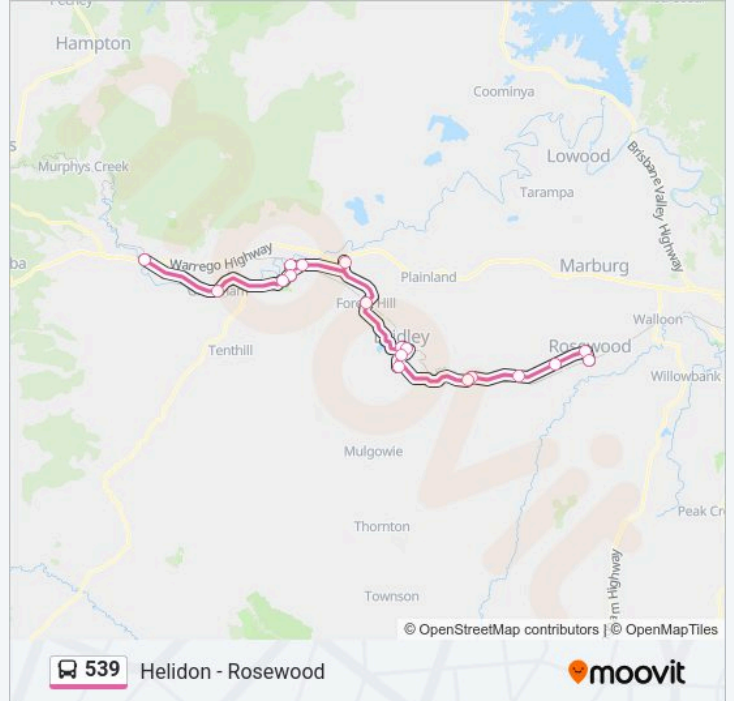

Direction: Helidon

18 stops

[VIEW LINE SCHEDULE](#)

- Railway St at Rosewood Station
- Lanefield Rd at Rosewood High School
- Rosewood Laidley Rd at Lanefield
- Rosewood Laidley Rd at Calvert
- Rosewood Laidley Rd at Alfred Street
- Ipswich St at Grandchester
- Drayton St at Laidley Pioneer Village
- Mary St at Mary Street Community Centre
- William St at Laidley District Hospital
- William St at Laidley
- Victoria St at Forest Hill
- Main Dr at UQ Gatton Campus
- Spencer St at Old College Road
- Gatton Station
- William St at Larkin Street
- Western Dr at Gatton Apex Park
- Anzac Ave at Grantham
- Turner St at Helidon

Direction: Helidon

Stops: 18

Trip Duration: 70 min

Line Summary:

Direction: Gatton

16 stops

[VIEW LINE SCHEDULE](#)

- Railway St at Rosewood Station
- Lanefield Rd at Rosewood High School
- Rosewood Laidley Rd at Lanefield
- Rosewood Laidley Rd at Calvert
- Rosewood Laidley Rd at Alfred Street
- Ipswich St at Grandchester
- Drayton St at Laidley Pioneer Village
- Mary St at Mary Street Community Centre
- William St at Laidley District Hospital
- William St at Laidley
- Victoria St at Forest Hill
- Main Dr at UQ Gatton Campus
- Spencer St at Old College Road
- Gatton Station
- William St at Larkin Street
- Lake Apex Dr at Gatton Apex Park

Stops: 16

Trip Duration: 55 min

Line Summary:

539 Helidon - Rosewood

Direction: Gatton

5 stops

[VIEW LINE SCHEDULE](#)

Turner St at Helidon