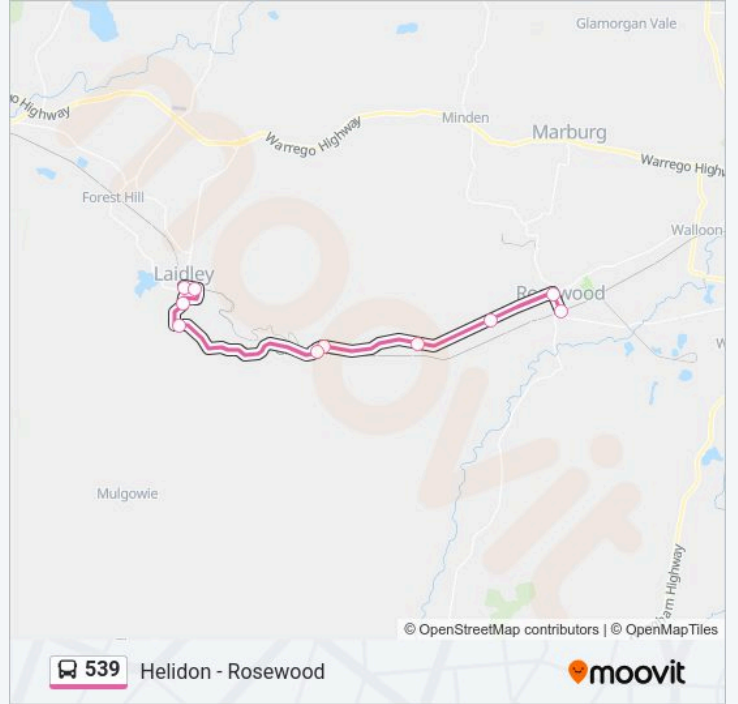

539 bus time schedules and route maps are available in an offline PDF at moovitapp.com. Use the Moovit App to see live bus times, train schedule or subway schedule, and step-by-step directions for all public transit in Brisbane.

© 2025 Moovit - All Rights Reserved