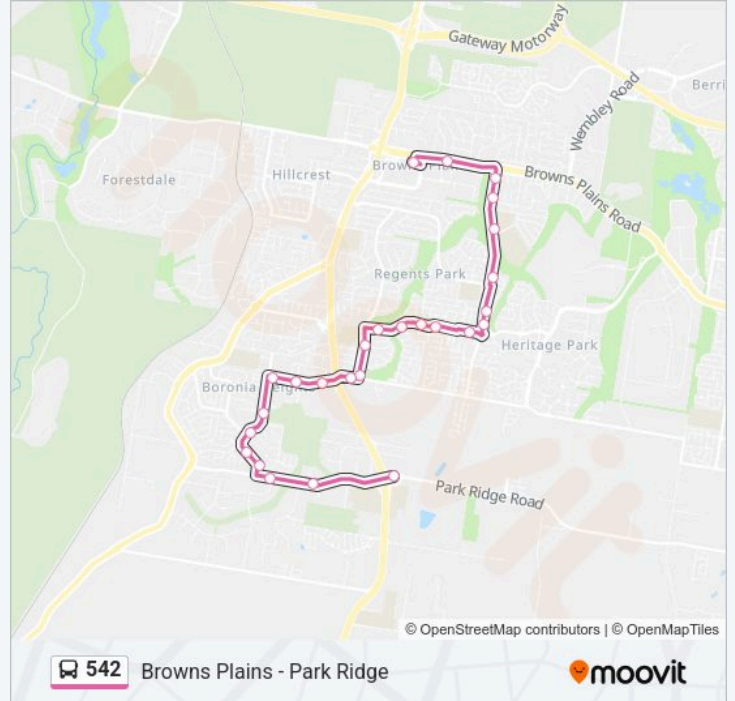

Use the Moovit App to find the closest 542 bus station near you and find out when is the next 542 bus arriving.

Direction: Park Ridge

26 stops

[VIEW LINE SCHEDULE](#)

Browns Plains Station, Stop 2b
Browns Plains Rd at Ranchwood Avenue
Waller Rd Near Ammons St
Waller Rd Near Yancey St
Waller Rd Near Ivor St
Waller Rd Near Rossmore St
Waller Rd Near Widewood Ct
Waller Rd Near Lamberth Rd East
Lamberth Rd Near Waller Rd
Lamberth Rd at Bushland Drive
Lamberth Rd at Leis Way
Lamberth Rd Near Pinnacle Cl
Lamberth Rd Near Great Ct
Emerald Dr at Regents Park Primary School
Emerald Dr at Green Rd
Green Rd Near Emerald Dr
Fedrick St Near Foxhall St
Fedrick St Near Tenielle St
Fedrick St Near Short St
Short St Near Kadlunga Ct
Short St Near Parklands Dr

Short St Near Whetton Ct

Short St Near Moreton St

Crest Rd Near Lennons Rd

Crest Rd at Punter St

Park Ridge Park 'N' Ride Stop B

Direction: Browns Plains

26 stops

[VIEW LINE SCHEDULE](#)

Lamberth Rd Near Waller Rd

Waller Rd Near Lamberth Rd

542 bus Time Schedule

Browns Plains Route Timetable:

Monday	06:27-18:37
Tuesday	06:27-18:37
Wednesday	06:27-18:37
Thursday	06:27-18:37
Friday	06:27-18:37
Saturday	08:03-17:03
Sunday	08:03-17:03

542 bus Info

Direction: Browns Plains

Stops: 26

Trip Duration: 22 min

Line Summary:

Waller Rd Near Renee St

Waller Rd Near Vansittart Rd

Waller Rd Near Ivor St