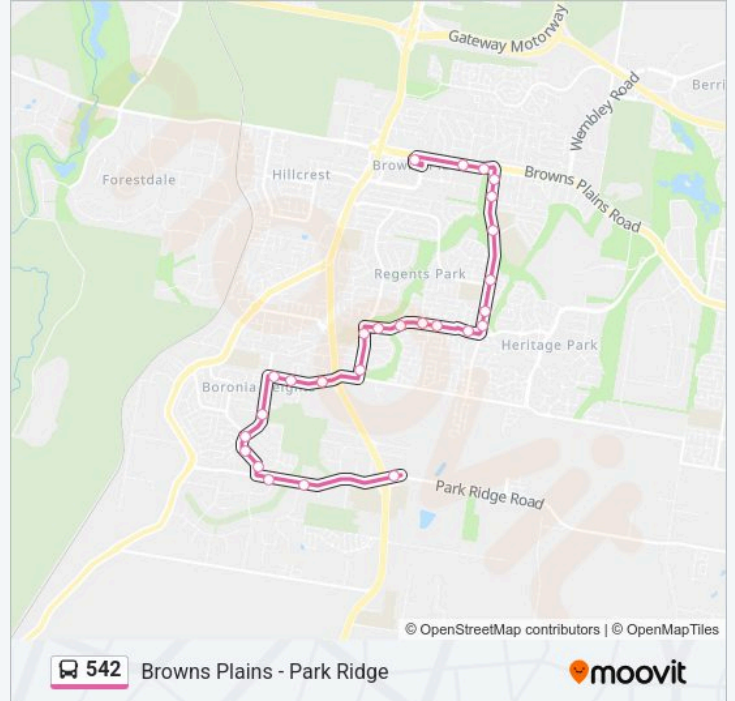

Short St Near Whetton Ct

Short St Near Moreton St

Crest Rd Near Lennons Rd

Crest Rd at Punter St

Park Ridge Park 'N' Ride Stop B

Direction: Browns Plains

26 stops

[VIEW LINE SCHEDULE](#)

Lamberth Rd Near Waller Rd

Waller Rd Near Lamberth Rd

542 bus Time Schedule

Browns Plains Route Timetable:

Monday	06:27-18:37
Tuesday	06:27-18:37
Wednesday	06:27-18:37
Thursday	06:27-18:37
Friday	06:27-18:37
Saturday	08:03-17:03
Sunday	08:03-17:03

542 bus Info

Direction: Browns Plains

Stops: 26

Trip Duration: 22 min

Line Summary:

Waller Rd Near Renee St

Waller Rd Near Vansittart Rd

Waller Rd Near Ivor St

Waller Rd Near Yancey St

Waller Rd Near Browns Plains Rd

Browns Plains Rd Near Waller Rd

Browns Plains Rd at Webber Drive

Browns Plains Station, Stop 1a

542 bus time schedules and route maps are available in an offline PDF at moovitapp.com. Use the Moovit App to see live bus times, train schedule or subway schedule, and step-by-step directions for all public transit in Brisbane.