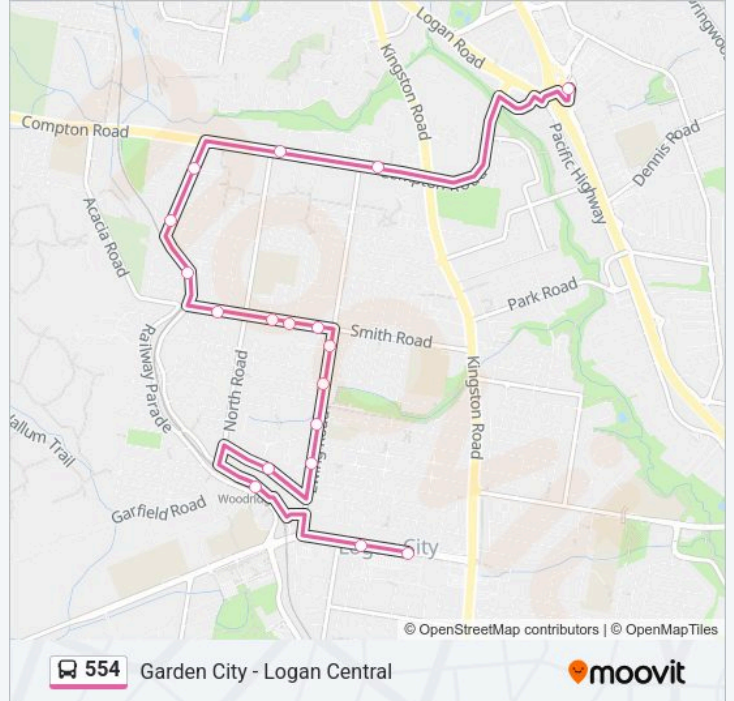

Use the Moovit App to find the closest 554 bus station near you and find out when is the next 554 bus arriving.

**Direction: Springwood Bus Station**

18 stops

[VIEW LINE SCHEDULE](#)

Logan Central Station, Platform 1  
Wembley Rd at Wilbur Street  
Woodridge Station  
Blackwood Rd Near Croydon Rd  
Ewing Rd Near Albert St  
Ewing Rd Near Defiance Rd  
Ewing Rd Near Orchid St  
Ewing Rd Near Smith Rd  
Smith Rd at Ewing Road  
Smith Rd at Andella Street  
Smith Rd at Lindley Street  
Smith Rd Near Douglas St  
Station Rd Near Victoria St  
Nyanza St Near Nydia St  
Nyanza St Near Mikaga Ct  
Compton Rd Near North Rd  
Compton Rd Near Pendrey Ct  
Springwood Station, Platform 1

### Direction: Springwood Bus Station

21 stops

[VIEW LINE SCHEDULE](#)

Garden City Shopping Centre Station, Stop E

Eight Mile Plains Station, Platform 2

Levington Rd at Racq, Stop 84

Levington Rd at Settler St

Beenleigh Rd at Kuraby Primary School

Strathmore St at Kuraby Station, Stop 92

Winifred St Near Chesterfield Cr

Donegal St at Beenleigh Rd, Stop 93

Beenleigh Rd at Kuraby Station, Stop 92

Beenleigh Rd at Kuraby Primary School

Smith Rd at Andella Street

Smith Rd at Lindley Street

Smith Rd Near Douglas St

Station Rd Near Victoria St

Nyanza St Near Nydia St

Nyanza St Near Mikaga Ct

Compton Rd Near North Rd

**554 bus Time Schedule**