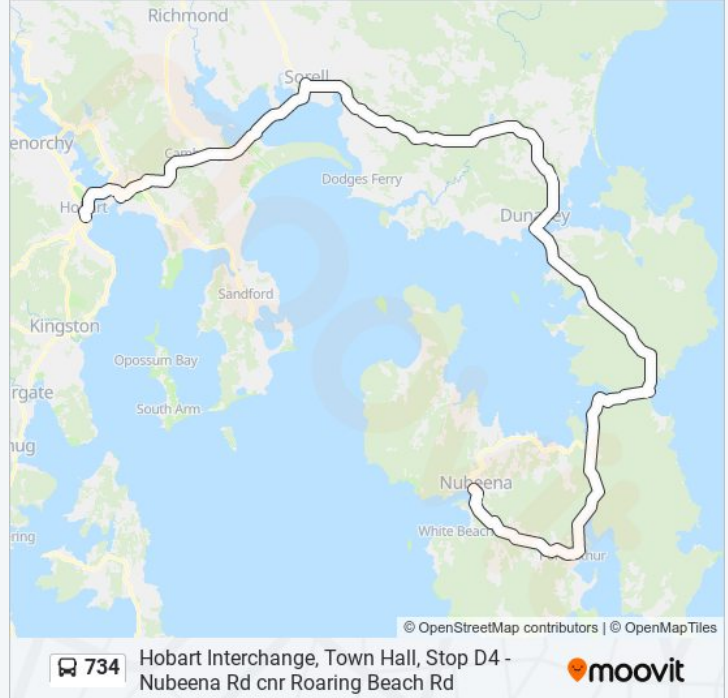

Line Summary:

Copping Museum, No.2217 Arthur Hwy

Arthur Hwy Cnr Sugarloaf Rd

Arthur Hwy (Forcett Hall)

Sorell Park & Ride, Station Lane

Tasman Hwy Outside St Georges Square

Tasman Hwy, Midway Pt Roundabout

Stop 27, No.309 Cambridge Rd

Stop 26, No.273 Cambridge Rd

Cambridge Rd Outside Warrane Ps

No.187 Cambridge Rd

No.167 Cambridge Rd

Stop 5, Opp.No.1 Gordons Hill Rd

Rosny Bus Interchange

Stop 4, Rosny Hill Rd Outside Rosny College

Stop 3, Tasman Highway Near Sports Centre

Stop 1, Liverpool St Outside Menzies Centre

(Set Down Only) Collins St Opp. Elizabeth St Mall

Hobart Interchange, Town Hall, Stop D4

Direction: Nubeena

42 stops

[VIEW LINE SCHEDULE](#)

Hobart Interchange, Town Hall, Stop D4

Stop 1, Macquarie St Past Campbell St

Stop 2, Tasman Hwy (Govt. House)

Stop 3, Rosny Hill Rd Opposite Sports Centre

Stop 4, Rosny Hill Rd Opp. Rosny College

Rosny Bus Interchange

Stop 5, No.1 Gordons Hill Rd