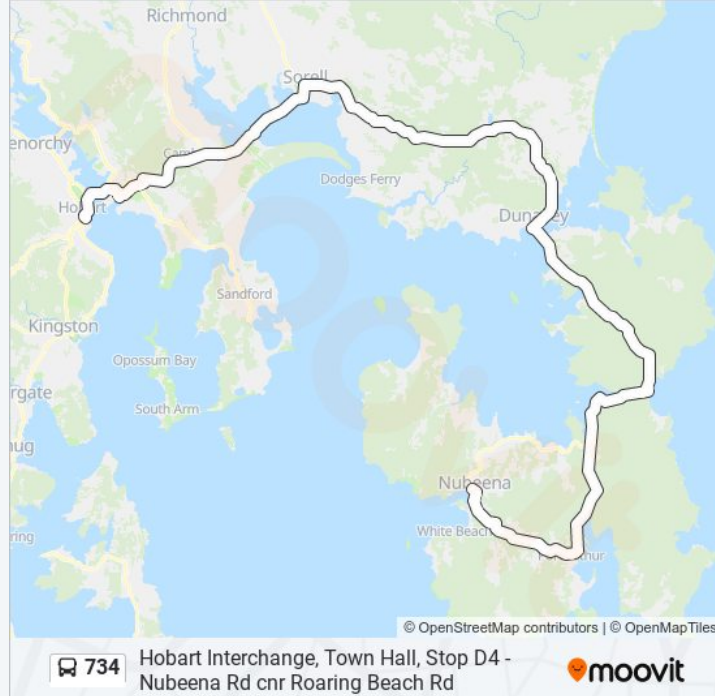

Stop 1, Macquarie St Past Campbell St

Stop 2, Tasman Hwy (Govt. House)

Stop 3, Rosny Hill Rd Opposite Sports Centre

Stop 4, Rosny Hill Rd Opp. Rosny College

Rosny Bus Interchange

Stop 5, No.1 Gordons Hill Rd

Opp. No.3756 Arthur Hwy

Arthur Hwy Opp. Murdunna Store

Arthur Hwy / Pirates Bay Rd

Arthur Hwy Opp. Old Jetty Rd

5131-5161 Arthur Hwy

Arthur Hwy / Ferntree Rd

Arthur Hwy Opp. Mason Point Rd

Arthur Hwy / Gourlay St

Arthur Hwy / George St

No.5930 Arthur Hwy

Port Arthur General Store, Arthur Hwy

Nubeena Rd / Safety Cove Rd

Nubeena Rd / Radnor Rd

Nubeena Rd / Stormlea Rd

Nubeena Rd / White Beach Rd

Nubeena Rd Opposite Rsl

No.1657 Main Rd

No.1635 Main Rd

Nubeena Rd (Opposite Church)

Nubeena Rd Cnr Roaring Beach Rd

754 bus time schedules and route maps are available in an online PDF at moovitapp.com. Use the Moovit App to see live bus times, train schedule or subway schedule, and step-by-step directions for all public transit in Hobart.