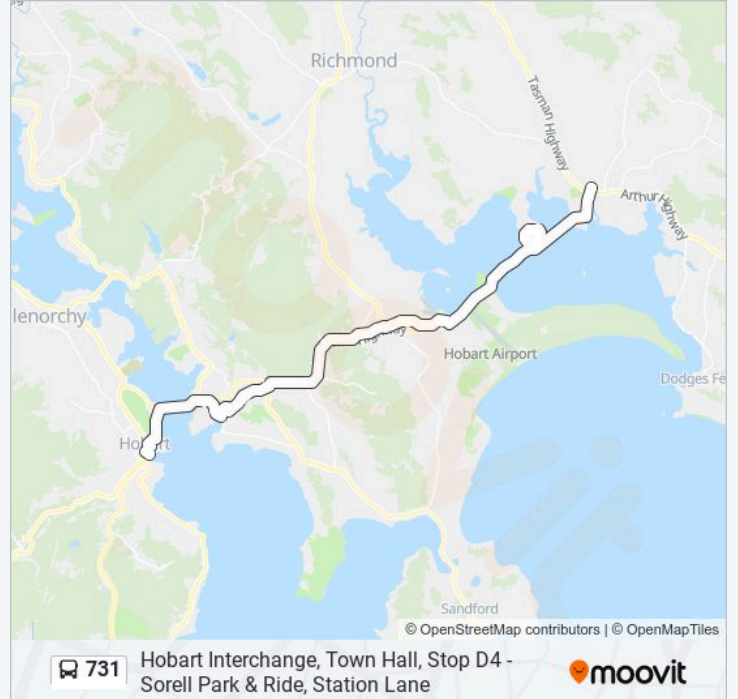

### Direction: Hobart City

32 stops

[VIEW LINE SCHEDULE](#)

Sorell Park & Ride, Station Lane

Tasman Hwy Outside St Georges Square

Penna Rd Before Higson St

Penna Rd Opposite Karachi St

Opp. No.19 Bay Rd

Reynolds Rd Opposite Faber St

Lake Vue Pde Past Boundary St

Suncrest St Cnr Third Ave

First Ave Cnr Beach Rd

Fenton St Opposite Hoffman St

Kennedy Drive Before Bungana Way

Bungana Way Outside Entura

Bungana Way Outside Cambridge Centre

**731 bus Info**

**Direction:** Sorell

**Stops:** 36

**Trip Duration:** 40 min

**Line Summary:**

Opp. No.14-18 Kennedy Dr

Kennedy Dr Opp. Stanton Place

Bungana Way Opposite Cambridge Park

First Ave Cnr Beach Rd

Fenton St Opposite Hoffman St

Tasman Hwy / Penna Rd

Tasman Hwy Cnr Nash St

Main Rd Opp Forcett St Out

Tasman Hwy Opp St Georges Square

Tasman Hwy (Gordon St) Outside Mitre 10

Sorell Park & Ride, Station Lane