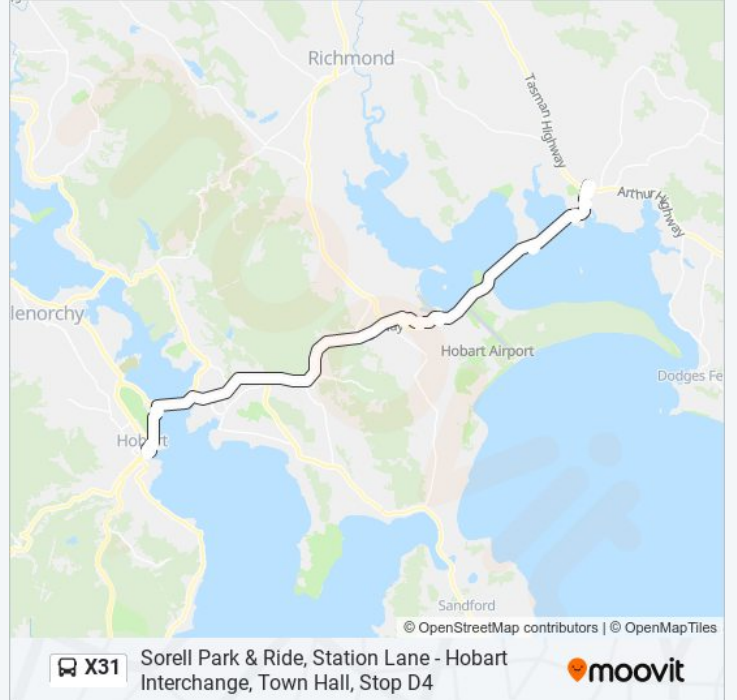

X31 bus time schedules and route maps are available in an offline PDF at moovitapp.com. Use the Moovit App to see live bus times, train schedule or subway schedule, and step-by-step directions for all public transit in Hobart.

© 2024 Moovit - All Rights Reserved