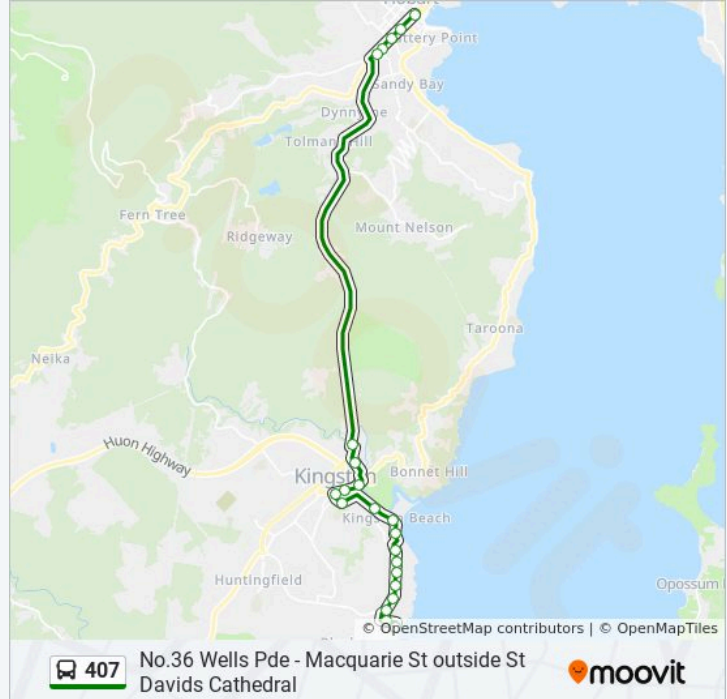

No.36 Wells Pde - Macquarie St outside St Davids Cathedral

Get The App

The 407 bus line (No.36 Wells Pde - Macquarie St outside St Davids Cathedral) has 3 routes. For regular weekdays, their operation hours are:

**Direction: Blackmans Bay**

19 stops

[VIEW LINE SCHEDULE](#)

- Hobart City Franklin Square
- Stop 3, No.36 Davey St
- Stop 6, No.94 Davey Street (Anglesea Barracks)
- Stop 7, No.142-146 Davey St (St Anns)
- No.50 Browns Rd
- Stop 39, No.3 Channel Hwy
- Kingston Central South
- Church St Opp. Kingston Primary
- No.77 Beach Rd
- No.11 Beach Rd
- Opp.No.39 Osborne Esp
- No.28 Mt Royal Rd
- No.78 Roslyn Ave
- No.104 Roslyn Ave
- No.128 Roslyn Ave
- No.146 Roslyn Ave
- No.156 Roslyn Ave
- No.24 Pearsall Ave
- Opp.No.46 Wells Pde

- No.36 Wells Pde
- No.19 Pearsall Ave
- No.187 Roslyn Ave
- No.167 Roslyn Ave
- No.143 Roslyn Ave
- Roslyn Ave Outside St Aloysius
- Roslyn Ave / Jindabyne Rd
- Opp.No.28 Mt Royal Rd
- No.38 Osborne Esp
- No.14 Beach Rd
- Opp.No.77 Beach Rd
- Church St (Kingston Primary School)
- Freeman St Near Memorial Park
- Kingston Central North
- Stop 38, Opp.No.3 Channel Hwy
- No.35 Browns Rd
- Groningen Rd Before Sthn Outlet
- Stop 7, No.319 Macquarie St

**Direction:** Hobart City

**Stops:** 21

**Trip Duration:** 29 min

**Line Summary:**

Stop 5, No.207 Macquarie St

Stop 4, No.181 Macquarie St

Macquarie St Outside St Davids Cathedral