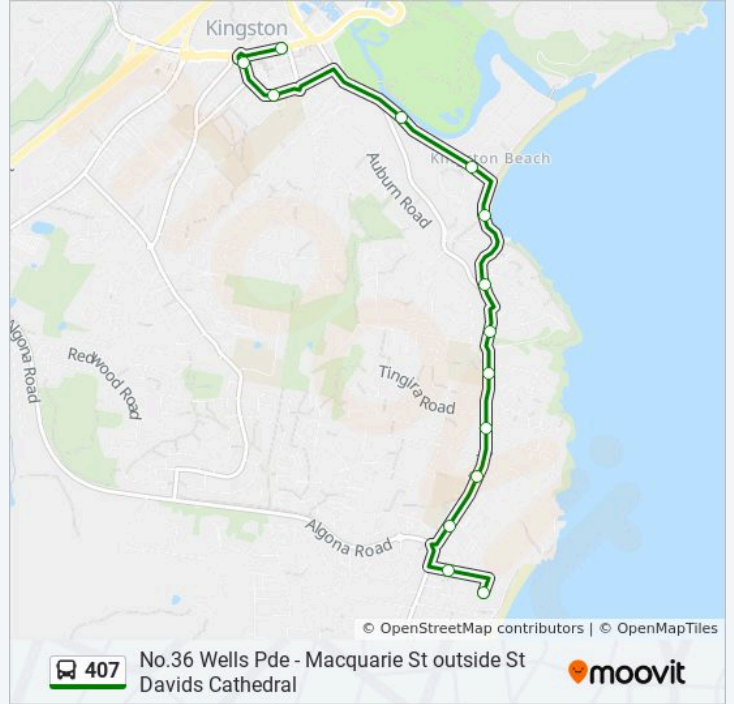

407 bus time schedules and route maps are available in an offline PDF at moovitapp.com. Use the Moovit App to see live bus times, train schedule or subway schedule, and step-by-step directions for all public transit in Hobart.

© 2024 Moovit - All Rights Reserved