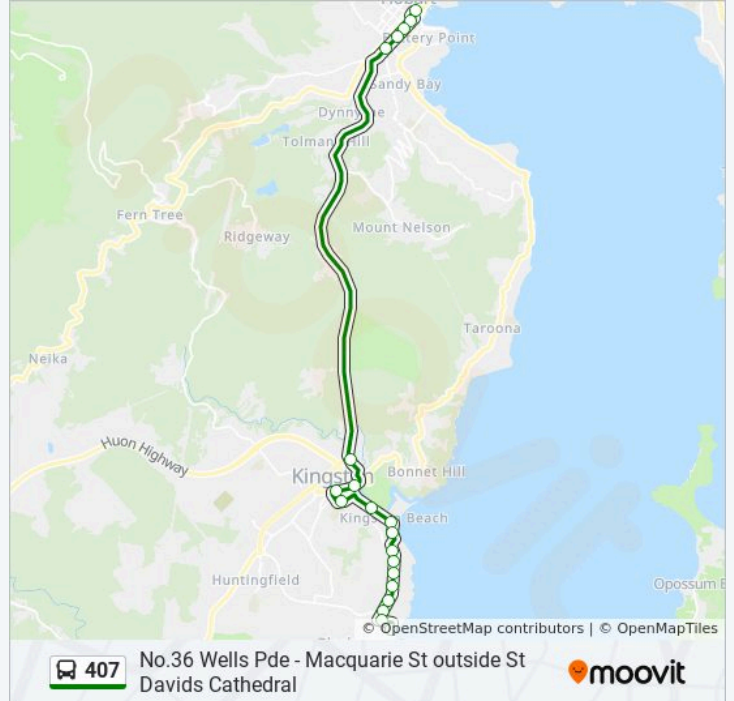

Direction: Hobart City

21 stops

[VIEW LINE SCHEDULE](#)

- No.36 Wells Pde
- No.19 Pearsall Ave
- No.187 Roslyn Ave
- No.167 Roslyn Ave
- No.143 Roslyn Ave
- Roslyn Ave Outside St Aloysius
- Roslyn Ave / Jindabyne Rd
- Opp.No.28 Mt Royal Rd
- No.38 Osborne Esp
- No.14 Beach Rd
- Opp.No.77 Beach Rd
- Church St (Kingston Primary School)
- Freeman St Near Memorial Park
- Kingston Central North
- Stop 38, Opp.No.3 Channel Hwy
- No.35 Browns Rd
- Groningen Rd Before Sthn Outlet
- Stop 7, No.319 Macquarie St

407 bus Time Schedule

Hobart City Route Timetable:

Sunday	00:54
Monday	06:40 - 18:09
Tuesday	06:40 - 18:09
Wednesday	06:40 - 18:09
Thursday	06:40 - 18:09
Friday	06:40 - 18:09
Saturday	08:11 - 18:05

407 bus Info

Direction: Hobart City

Stops: 21

Trip Duration: 29 min

Line Summary: