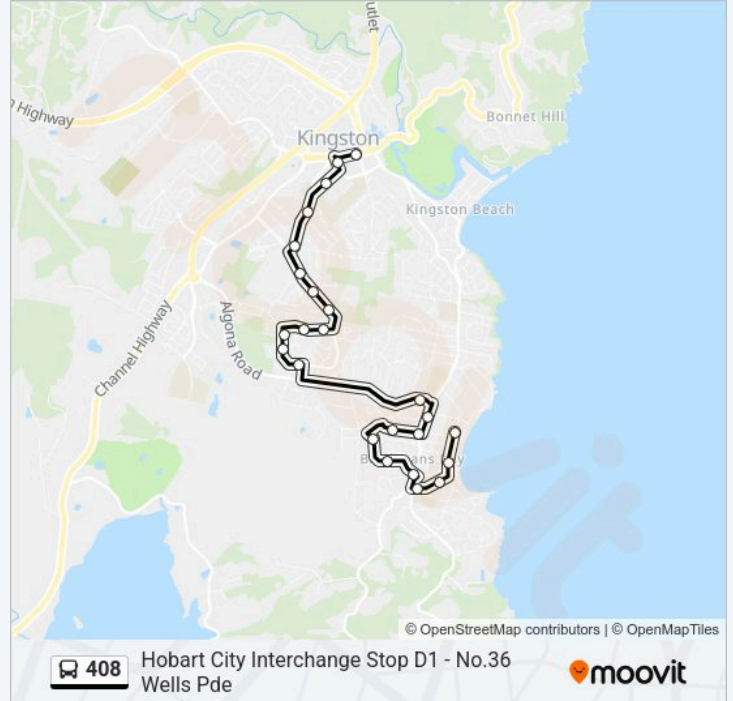

Direction: Blackmans Bay

Stops: 30

Trip Duration: 36 min

Line Summary:

No.30 Garnett St

No.55 Woodlands Dr

Woodlands Dr Opp. Darville Ct

Opp.No.12 Woodlands Dr

Stop 5, No.207 Macquarie St

Stop 4, No.181 Macquarie St

Macquarie St Outside St Davids Cathedral

Direction: Kingston Central

24 stops

[VIEW LINE SCHEDULE](#)

Opp.No.46 Wells Pde

No.73 Wells Pde

408 bus Info

Direction: Kingston Central

Stops: 24

Trip Duration: 19 min

Line Summary:

Opp.No.34 Hawthorn Dr

Opp.No.116 Redwood Rd

No.137 Redwood Rd

No.83 Redwood Rd

No.87 Maranoa Rd

Maranoa Rd Outside Kingston Town

Denison St Opp. Park & Ride

Freeman St Near Memorial Park

Kingston Central North

408 bus time schedules and route maps are available in an offline PDF at moovitapp.com. Use the Moovit App to see live bus times, train schedule or subway schedule, and step-by-step directions for all public transit in Hobart.