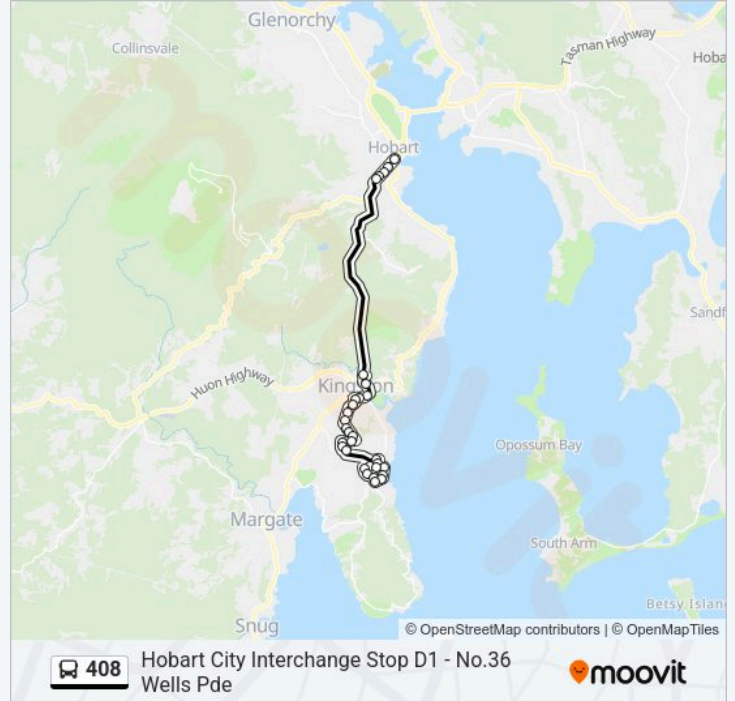

Direction: Blackmans Bay

Stops: 30

Trip Duration: 36 min

Line Summary:

No.30 Garnett St

No.55 Woodlands Dr

Woodlands Dr Opp. Darville Ct

Opp.No.12 Woodlands Dr

408 bus Info

Direction: Hobart City

Stops: 32

Trip Duration: 37 min

Line Summary:

No.83 Redwood Rd

No.87 Maranoa Rd

Maranoa Rd Outside Kingston Town

Denison St Opp. Park & Ride

Freeman St Near Memorial Park

Kingston Central North

Stop 38, Opp.No.3 Channel Hwy

No.35 Browns Rd

Groningen Rd Before Sthn Outlet

Stop 7, No.319 Macquarie St

Stop 6, No.293 Macquarie St

Stop 5, No.207 Macquarie St

Stop 4, No.181 Macquarie St

Macquarie St Outside St Davids Cathedral

Direction: Kingston Central

24 stops

[VIEW LINE SCHEDULE](#)

Opp.No.46 Wells Pde

No.73 Wells Pde