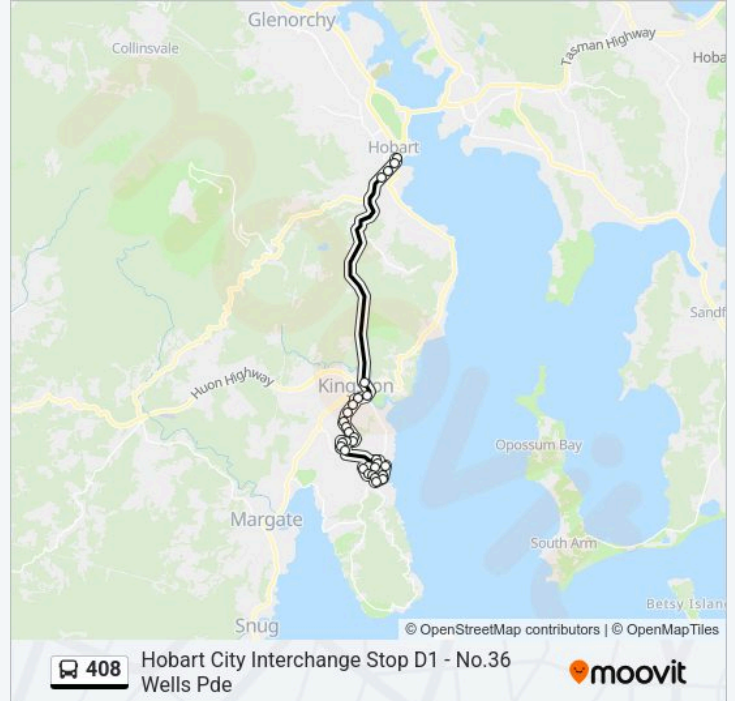

Direction: Blackmans Bay

30 stops

[VIEW LINE SCHEDULE](#)

Hobart City Franklin Square

Stop 3, No.36 Davey St

Stop 6, No.94 Davey Street (Anglesea Barracks)

Stop 7, No.142-146 Davey St (St Anns)

No.50 Browns Rd

Direction: Blackmans Bay

Stops: 30

Trip Duration: 36 min

Line Summary:

No.30 Garnett St

No.55 Woodlands Dr

Woodlands Dr Opp. Darville Ct

Opp.No.12 Woodlands Dr

No.1 Woodlands Dr

No.46 Illawarra Rd

No.6 Illawarra Rd

No.72 Wells Pde

No.36 Wells Pde

Hobart City Interchange Stop D1 - No.36
Wells Pde

Direction: Hobart City

32 stops

408 bus Info

Direction: Hobart City

Stops: 32

Trip Duration: 37 min

Line Summary:

No.83 Redwood Rd

No.87 Maranoa Rd

Maranoa Rd Outside Kingston Town