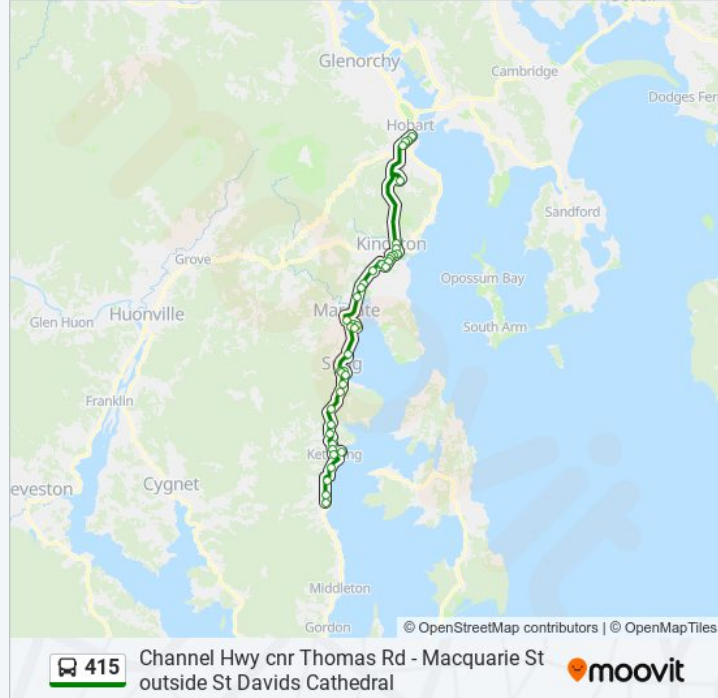

415 bus Info

Direction: Hobart City

Stops: 42

Trip Duration: 57 min

Line Summary:

No.67 Beach Rd

Margate Central, No.1708 Channel Hwy

Channel Hwy Opp. Howden Rd

No.1372 Channel Highway

Channel Hwy Past Rays Ct

Huntingfield Park & Ride Stop A

Opp.No.145 Channel Hwy

No.6 Redwood Rd

No.87 Maranoa Rd

Maranoa Rd Outside Kingston Town

Denison St Opp. Park & Ride

Freeman St Near Memorial Park

Kingston Central North

Stop 38, Opp.No.3 Channel Hwy

No.35 Browns Rd

Groningen Rd Before Sthn Outlet

Hobart College (Services To City)

Stop 7, No.319 Macquarie St

Stop 5, No.207 Macquarie St

Stop 4, No.181 Macquarie St

Macquarie St Outside St Davids Cathedral

Direction: Woodbridge

40 stops

[VIEW LINE SCHEDULE](#)

Hobart City Franklin Square

Stop 3, No.36 Davey St

Stop 6, No.94 Davey Street (Anglesea Barracks)