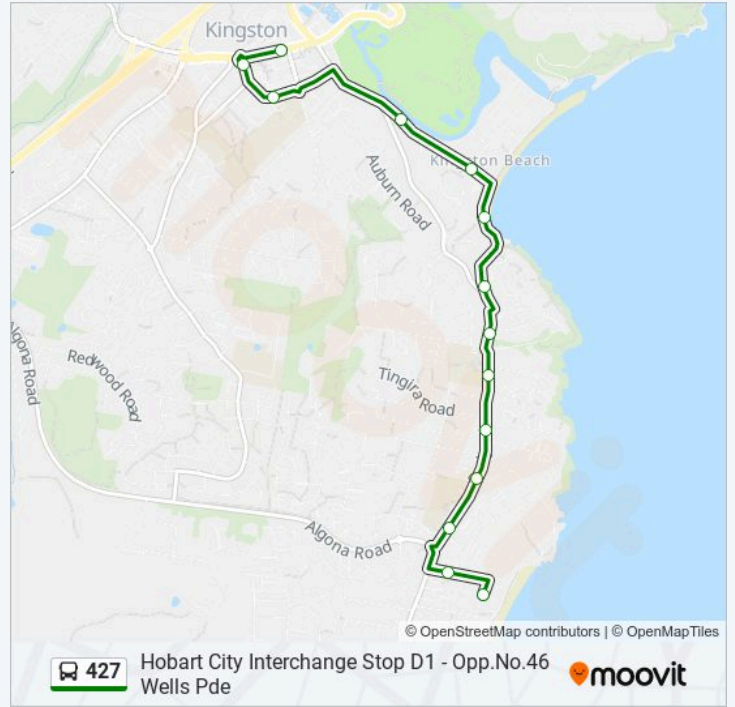

### 427 bus Info

**Direction:** Kingston Central

**Stops:** 14

**Trip Duration:** 10 min

**Line Summary:**

No.14 Beach Rd

Opp.No.77 Beach Rd

Church St (Kingston Primary School)

Freeman St Near Memorial Park

Kingston Central North

427 bus time schedules and route maps are available in an offline PDF at [moovitapp.com](https://moovitapp.com). Use the Moovit App to see live bus times, train schedule or subway schedule, and step-by-step directions for all public transit in Hobart.