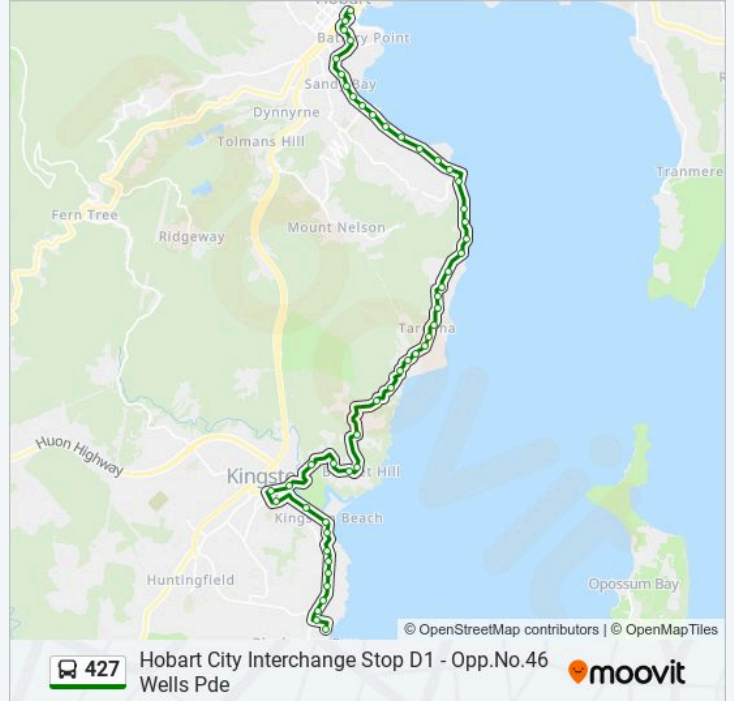

**427 bus Info**

**Direction:** Blackmans Bay

**Stops:** 51

**Trip Duration:** 37 min

**Line Summary:**

Stop 23, No.50 Channel Hwy  
 Stop 24, No.70 Channel Hwy  
 Stop 25, Opp.No.117 Channel Hwy  
 Stop 26, Channel Hwy Outside Taroon High  
 Stop 27, Opp.No.155 Channel Hwy  
 Stop 28, No.142 Channel Hwy  
 Stop 29, Channel Hwy Past Taroon Cr  
 Stop 30, No.184 Channel Hwy  
 Stop 31, No.204 Channel Hwy  
 Stop 32, No.286 Channel Hwy  
 Stop 33, Channel Hwy (Shot Tower)  
 Stop 34, Channel Hwy / Taronga Rd  
 Stop 35, Channel Hwy / Lynden Rd  
 Stop 36, Opp.No.571 Channel Hwy  
 Stop 37, Opp.No.624 Channel Hwy  
 Stop 38, Channel Hwy Opp. Proctors Rd  
 Stop 39, No.3 Channel Hwy  
 Kingston Central South  
 Church St Opp. Kingston Primary  
 No.77 Beach Rd  
 No.11 Beach Rd  
 Opp.No.39 Osborne Esp  
 No.28 Mt Royal Rd  
 No.78 Roslyn Ave  
 No.104 Roslyn Ave  
 No.128 Roslyn Ave  
 No.146 Roslyn Ave  
 No.156 Roslyn Ave  
 No.24 Pearsall Ave  
 Opp.No.46 Wells Pde

**Direction: Hobart City**

50 stops

**427 bus Time Schedule**

Hobart City Route Timetable:

No.36 Wells Pde

No.19 Pearsall Ave

No.187 Roslyn Ave

No.167 Roslyn Ave

#### 427 bus Info

**Direction:** Hobart City

**Stops:** 50

**Trip Duration:** 38 min

**Line Summary:**

Stop 21, Sandy Bay Rd / Pauldon Dr

Stop 20, No.743 Sandy Bay Rd

Stop 19, No.697 Sandy Bay Rd

### 427 bus Info

**Direction:** Kingston Central

**Stops:** 14

**Trip Duration:** 10 min

**Line Summary:**

No.14 Beach Rd

Opp.No.77 Beach Rd

Church St (Kingston Primary School)