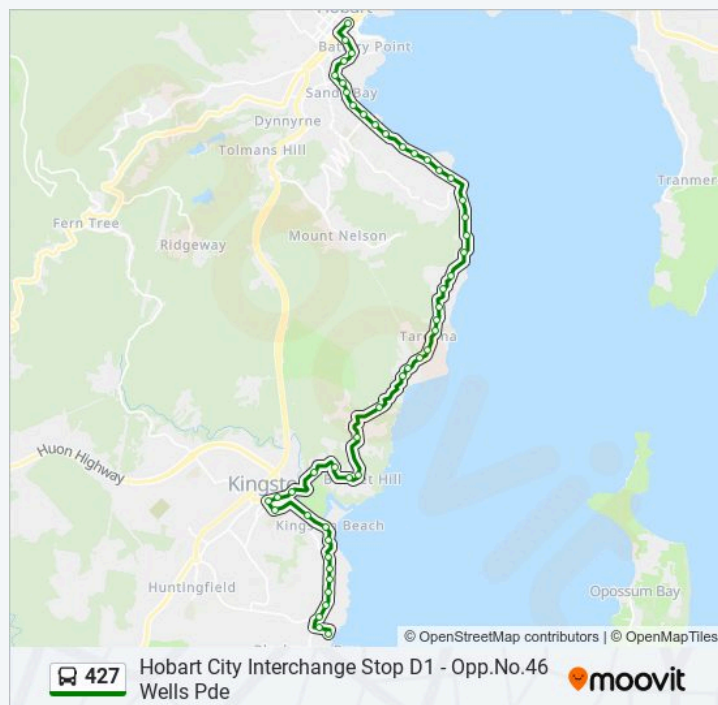

**Direction: Hobart City**

50 stops

**427 bus Time Schedule**

Hobart City Route Timetable:

No.36 Wells Pde

No.19 Pearsall Ave

No.187 Roslyn Ave

No.167 Roslyn Ave

Stop 26, No.121 Channel Hwy

Stop 25, No.101 Channel Hwy

Stop 24, No.47 Channel Hwy

Stop 23, Channel Hwy / Oakleigh Ave

Stop 22, No.849 Sandy Bay Rd

Sunday	Not Operational
Monday	05:45 - 22:54
Tuesday	05:45 - 22:54
Wednesday	05:45 - 22:54
Thursday	05:45 - 22:54
Friday	05:45 - 22:54
Saturday	07:02 - 22:54

#### 427 bus Info

**Direction:** Hobart City

**Stops:** 50

**Trip Duration:** 38 min

**Line Summary:**

Stop 21, Sandy Bay Rd / Pauldon Dr

Stop 20, No.743 Sandy Bay Rd

Stop 19, No.697 Sandy Bay Rd

Stop 4, Conservatorium, Sandy Bay Rd

Macquarie St Outside St Davids Cathedral