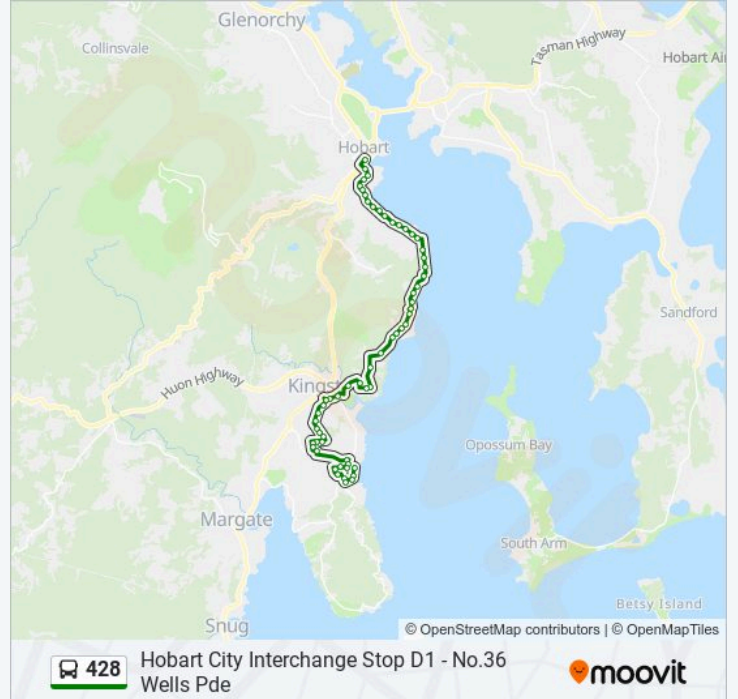

Hobart City Route Timetable:

Sunday	07:52 - 19:47
Monday	06:26 - 23:47
Tuesday	06:26 - 23:47
Wednesday	06:26 - 23:47
Thursday	06:26 - 23:47
Friday	06:26 - 23:47
Saturday	06:28 - 23:47

428 bus Info

Direction: Hobart City

Stops: 60

Trip Duration: 45 min

Line Summary:

Maranoa Rd Outside Kingston Town

Denison St Opp. Park & Ride

Freeman St Near Memorial Park

Kingston Central North

Stop 38, Opp.No.3 Channel Hwy

Stop 23, Channel Hwy / Oakleigh Ave

Stop 22, No.849 Sandy Bay Rd

Stop 21, Sandy Bay Rd / Pauldon Dr

Stop 20, No.743 Sandy Bay Rd

Stop 19, No.697 Sandy Bay Rd

Stop 18, No.625 Sandy Bay Rd (Cnr Wayne Ave)

Stop 17, No.593 Sandy Bay Rd

Stop 16, No.551 Sandy Bay Rd

Stop 15, No.521 Sandy Bay Rd

Stop 14, No.487 Sandy Bay Rd

Stop 13, No.443 Sandy Bay Rd

Stop 12, No.403 Sandy Bay Rd (Opp. Wrest Point)

Stop 11, Outside Mt Carmel College, Sandy Bay Rd