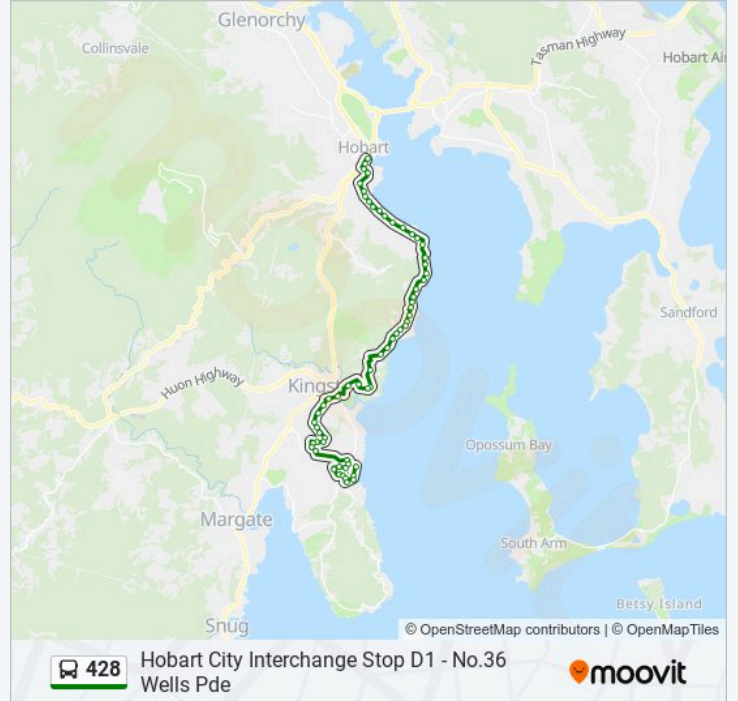

Kingston Central South

Park & Ride, Denison Street

Maranoa Rd Opp. Kingston Town

No.78 Maranoa Rd

No.74 Redwood Rd

No.96 Redwood Rd

No.116 Redwood Rd (Kingston Christian)

No.38 Hawthorn Dr

No.14 Hawthorn Dr

No.289 Redwood Rd

No.263 Redwood Rd

No.247 Redwood Rd

Algona Rd Near Opal Dr

No.180 Roslyn Ave

Opp.No.1 Garnett St

No.30 Garnett St

Direction: Hobart City

60 stops

[VIEW LINE SCHEDULE](#)

Opp.No.46 Wells Pde

No.73 Wells Pde

No.41 Illawarra Rd

No.71 Illawarra Rd

No.2 Woodlands Dr

Stops: 60

Trip Duration: 45 min

Line Summary:

Maranoa Rd Outside Kingston Town

Denison St Opp. Park & Ride

Freeman St Near Memorial Park

Kingston Central North

Stop 38, Opp.No.3 Channel Hwy