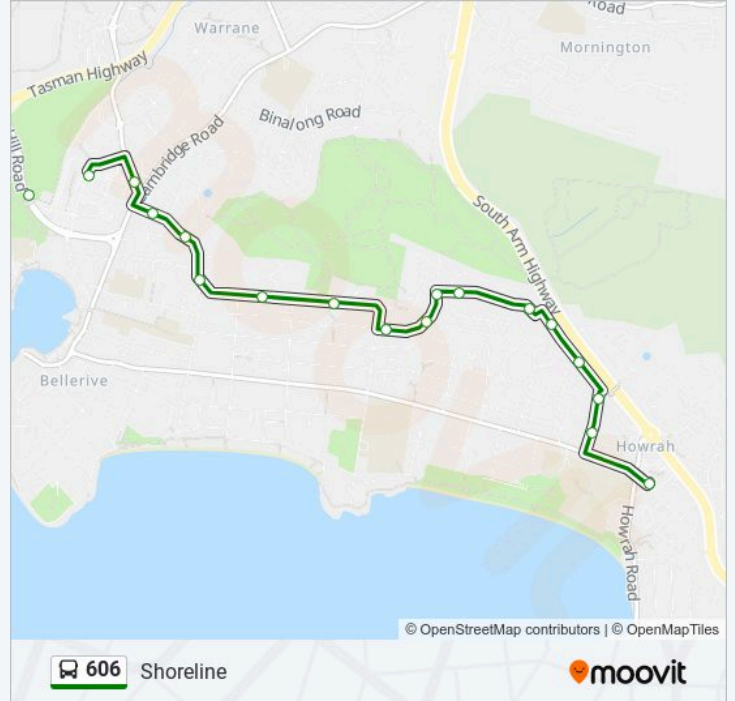

No.37 Tilanbi St

No.11 Yarram St

Opp.No.4 Yarram St

Shoreline, Clarence St

606 bus time schedules and route maps are available in an offline PDF at moovitapp.com. Use the Moovit App to see live bus times, train schedule or subway schedule, and step-by-step directions for all public transit in Hobart.

© 2024 Moovit - All Rights Reserved