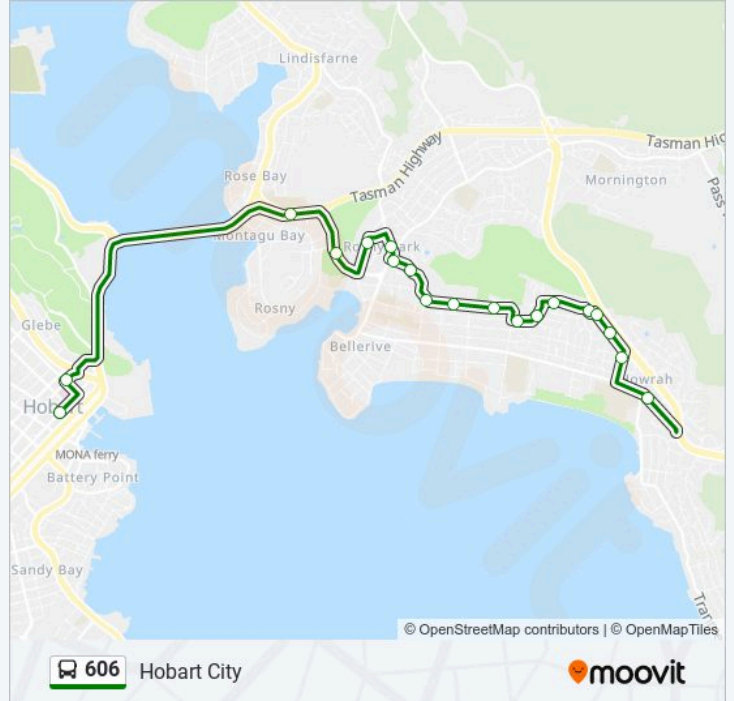

Use the Moovit App to find the closest 606 bus station near you and find out when is the next 606 bus arriving.

Direction: Hobart City

19 stops

[VIEW LINE SCHEDULE](#)

- Shoreline, Clarence St
- No.16 Yarram St
- Opp.No.33 Tilanbi St
- No.2 Tilanbi St
- No.3 Anstey St
- No.39 Anstey St
- No.26 Nankoor Cres
- No.2 Nankoor Cres
- No.69 Waverley St
- No.31 Waverley St
- Waverley St Near Kurrewa Crt
- No.43 Bayfield St
- No.27 Bayfield St
- Stop 5, Opp.No.1 Gordons Hill Rd
- Rosny Bus Interchange
- Stop 4, Rosny Hill Rd Outside Rosny College
- Stop 3, Tasman Highway Near Sports Centre
- Stop 1, Liverpool St Outside Menzies Centre
- (Set Down Only) Collins St Opp. Elizabeth St Mall

606 bus Info

Direction: Hobart City

Stops: 19

Trip Duration: 28 min

Line Summary:

Direction: Rosny Park

15 stops

[VIEW LINE SCHEDULE](#)

Stops: 15

Trip Duration: 14 min

Line Summary:

Direction: Shoreline

22 stops

[VIEW LINE SCHEDULE](#)

- Hobart City Interchange Stop C1
- Stop 1, Macquarie St Past Campbell St
- Stop 2, Tasman Hwy (Govt. House)
- Stop 3, Rosny Hill Rd Opposite Sports Centre
- Stop 4, Rosny Hill Rd Opp. Rosny College
- Rosny Bus Interchange
- Stop 5, No.1 Gordons Hill Rd
- No.40 Bayfield St
- No.62 Bayfield St
- Stop 17, Waverley St Opp Kurrewa Ct
- No.52 Waverley St
- No.100 Waverley St
- Nankoor Cr Past Wentworth St
- No.23 Nankoor Cres
- No.45 Nankoor Cres
- No.64 Anstey St
- No.2 Anstey St
- No.9 Tilanbi St

606 bus Info

Direction: Shoreline

Stops: 22

Trip Duration: 13 min

Line Summary:

No.37 Tilanbi St

No.11 Yarram St

Opp.No.4 Yarram St