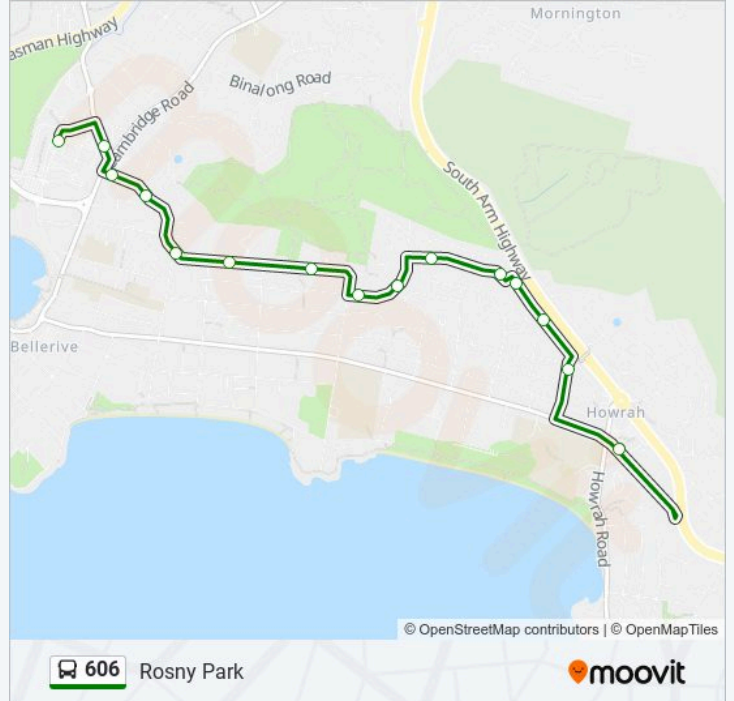

606 bus Info

Direction: Hobart City

Stops: 19

Trip Duration: 28 min

Line Summary:

Direction: Rosny Park

15 stops

[VIEW LINE SCHEDULE](#)

No.69 Waverley St

No.31 Waverley St

Waverley St Near Kurrewa Crt

No.43 Bayfield St

No.27 Bayfield St

Stop 5, Opp.No.1 Gordons Hill Rd

Rosny Bus Interchange

606 bus Time Schedule

Stops: 15

Trip Duration: 14 min

Line Summary:

Direction: Shoreline

22 stops

[VIEW LINE SCHEDULE](#)

- Hobart City Interchange Stop C1
- Stop 1, Macquarie St Past Campbell St
- Stop 2, Tasman Hwy (Govt. House)
- Stop 3, Rosny Hill Rd Opposite Sports Centre
- Stop 4, Rosny Hill Rd Opp. Rosny College
- Rosny Bus Interchange
- Stop 5, No.1 Gordons Hill Rd
- No.40 Bayfield St
- No.62 Bayfield St
- Stop 17, Waverley St Opp Kurrewa Ct
- No.52 Waverley St
- No.100 Waverley St
- Nankoor Cr Past Wentworth St
- No.23 Nankoor Cres
- No.45 Nankoor Cres
- No.64 Anstey St
- No.2 Anstey St
- No.9 Tilanbi St

606 bus Info

Direction: Shoreline

Stops: 22

Trip Duration: 13 min

Line Summary:

No.37 Tilanbi St

No.11 Yarram St

Opp.No.4 Yarram St