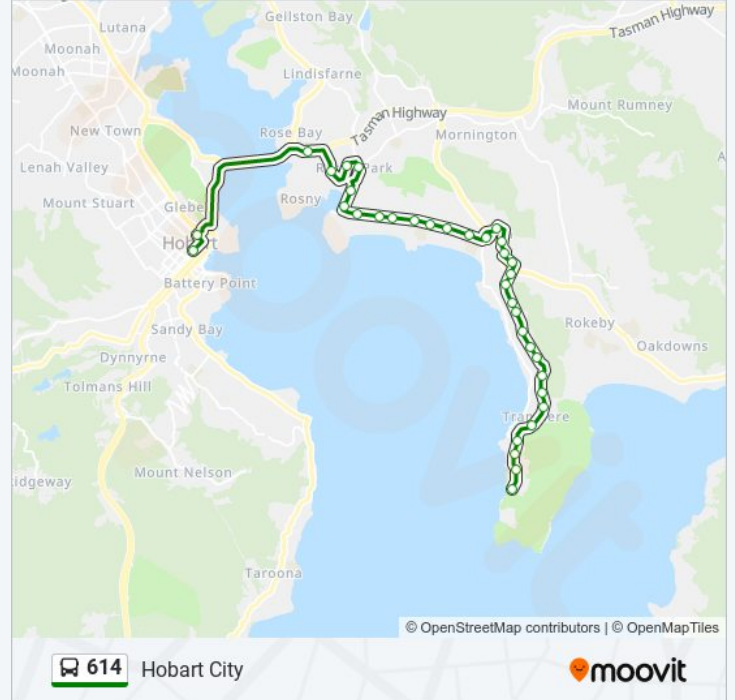

Direction: Hobart City

35 stops

[VIEW LINE SCHEDULE](#)

Stop 36, No.1002 Oceana Dr (Terminus)

Stop 35, No.963 Oceana Drive

Stop 34, No.941 Oceana Drive

Stop 33, No.907 Oceana Dr

Stop 32, No.861 Oceana Dr

Stop 23, No.461 Oceana Drive

Stop 22, No.443 Oceana Drive

No.13 Merindah St

Merindah St Before Norma St

No.23 Norma Street

No.40 Shoreline Drive

Howrah, Shoreline Plaza In

Stop 17, No.229 Clarence St

Stop 15, No.179 Clarence St

614 bus Time Schedule

Hobart City Route Timetable:

Sunday	Not Operational
Monday	06:54
Tuesday	06:54
Wednesday	06:54
Thursday	06:54
Friday	06:54
Saturday	Not Operational

614 bus Info

Direction: Hobart City

Stops: 35

Trip Duration: 37 min

Line Summary:

- Stop 14, No.135-139 Clarence St
- Stop 13, No.125 Clarence St
- Stop 12, Clarence St Outside Dog Park
- Stop 11, No.65 Clarence St
- Stop 9, Opp. No.38 Clarence St
- Stop 8, Opp. No.43 Cambridge Rd
- Stop 6, No.96 Cambridge Rd
- Stop 5, Opp.No.1 Gordons Hill Rd
- Rosny Bus Interchange
- Stop 4, Rosny Hill Rd Outside Rosny College
- Stop 3, Tasman Highway Near Sports Centre
- Stop 1, Liverpool St Outside Menzies Centre
- (Set Down Only) Collins St Opp. Elizabeth St Mall