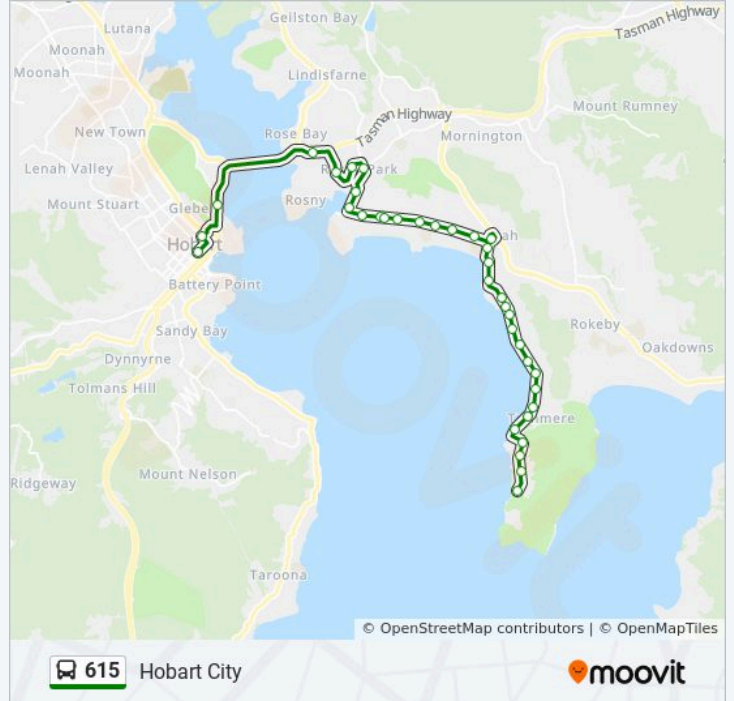

615 bus Info

Direction: Hobart City

Stops: 34

Trip Duration: 31 min

Line Summary:

- Stop 14, No.135-139 Clarence St
- Stop 13, No.125 Clarence St
- Stop 12, Clarence St Outside Dog Park
- Stop 11, No.65 Clarence St
- Stop 9, Opp. No.38 Clarence St
- Stop 8, Opp. No.43 Cambridge Rd
- Stop 6, No.96 Cambridge Rd
- Stop 5, Opp.No.1 Gordons Hill Rd
- Rosny Bus Interchange
- Stop 4, Rosny Hill Rd Outside Rosny College
- Stop 3, Tasman Highway Near Sports Centre
- Stop 1, Liverpool St Outside Menzies Centre
(Set Down Only) Collins St Opp. Elizabeth St Mall

Direction: Shoreline

30 stops

[VIEW LINE SCHEDULE](#)

- Stop 36, No.1002 Oceana Dr (Terminus)
- Stop 35, No.963 Oceana Drive
- Stop 34, No.941 Oceana Drive
- Stop 33, No.907 Oceana Dr
- Stop 32, Opp.No.312 Tranmere Rd
- Stop 31, Opp.No.284 Tranmere Rd
- Stop 30, Opp.No.260 Tranmere Rd
- Stop 29, Opp.No.234 Tranmere Road
- Stop 28, No.183 Tranmere Rd
- Stop 27, No.153 Tranmere Rd
- Stop 26, No.125 Tranmere Rd
- Stop 25, Opp.No.92 Tranmere Rd
- Stop 24, No.67 Tranmere Rd
- Stop 23, No.49 Tranmere Rd
- Stop 22, No.27 Tranmere Rd
- Stop 21, Howrah Rd Opp Minerva St

615 bus Info

Direction: Tranmere

Stops: 35

Trip Duration: 31 min

Line Summary:

- Stop 17. No.290 Clarence St
- Howrah, Shoreline Plaza Out
- Stop 19, No.4 Howrah Rd
- Stop 20, Opp.No.15 Howrah Road
- Stop 21, No.70 Howrah Road
- Stop 22, No.16 Tranmere Rd
- Stop 23, No.38 Tranmere Rd
- Stop 24, No.68 Tranmere Rd
- Stop 25, No.98 Tranmere Rd
- Stop 26, No.126 Tranmere Rd
- Stop 27, No.166 Tranmere Rd
- Stop 28, No.194 Tranmere Rd
- Stop 29, No.228 Tranmere Rd
- Stop 30, No.258 Tranmere Rd
- Stop 31, No.284 Tranmere Rd
- Stop 32, No.312 Tranmere Rd
- Stop 33, No.914 Oceana Drive
- Stop 34, No.932 Oceana Drive
- Stop 35, No.960 Oceana Drive
- Stop 36, No.1002 Oceana Dr (Terminus)