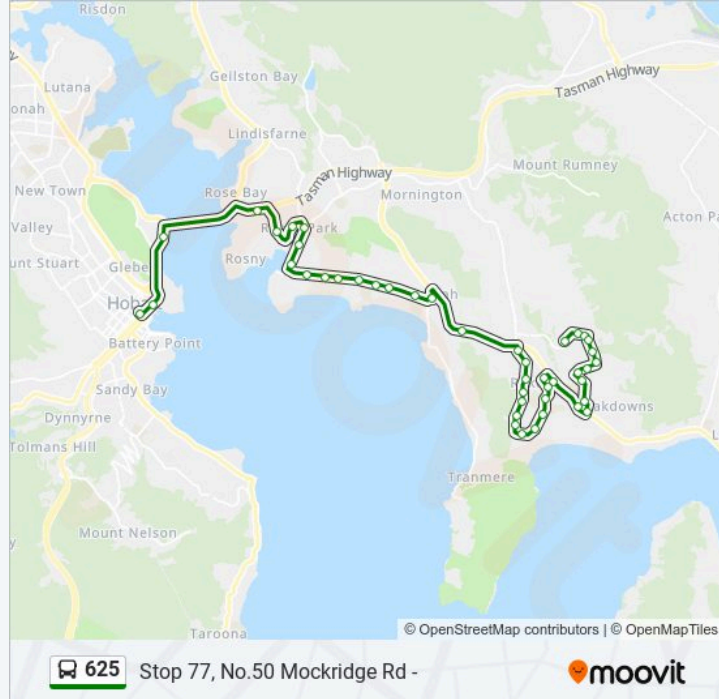

Stop 27, No.173 Tollard Drive

Stop 28, Duntroon Dr / Arden Dr

Stop 29, Duntroon Dr / Arden Dr

Stop 30, Duntroon Dr / Fountain Cir

Stop 31, Duntroon Dr Before Hookey St

Stop 33, No.25 Free St

Stop 34, Burtonia St / Banyalla St

Stop 68, Rokeby Rd Past Burtonia St

Stop 69, Rokeby Rd Outside Percy Park

No.6 Church Street

King St Opp. St Matthews Church

Stop 71, Mockridge Rd Opp. John Paul II

No.5 Marston St

Stop 83, No.25 Marston St

Stop 82, No.87 Rockingham Dr

Stop 81, No.111 Rockingham Dr

Stop 80, No.133 Rockingham Dr

Stop 79, No.5 Mockridge Rd

Stop 78, Mockridge Rd Outside C.V Primary

Stop 77, No.89 Mockridge Rd

**Direction: Hobart City**

45 stops

[VIEW LINE SCHEDULE](#)

Stop 77, No.50 Mockridge Rd

Stop 78, No.14 Mockridge Rd

Stop 79, Opp. No.3 Mockridge Rd

Stop 80, Opp.No.131 Rockingham Dr

Stop 81, Rockingham Dr Cnr Avro Ct

No.98 Rockingham Dr